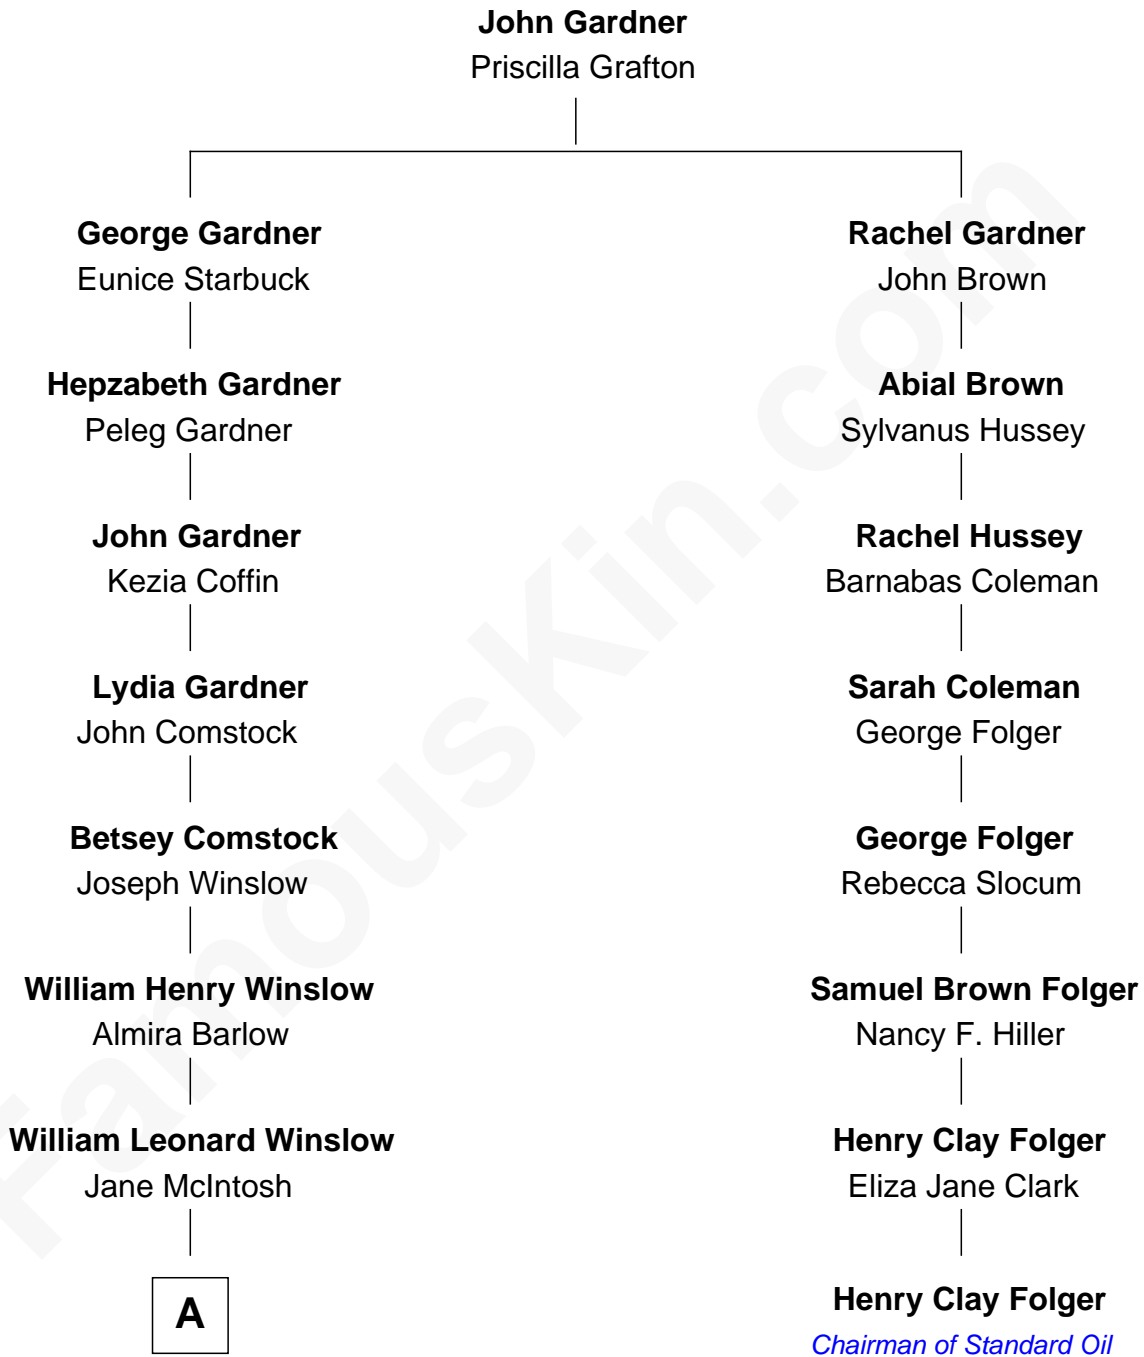

FamousKin.com Relationship Chart of

Kristine Rolofson

Harlequin Novelist

7th cousin 2 times removed of

Henry Clay Folger

Founder of Folger Shakespeare Library and Chairman of Standard Oil

A

—
Lloyd Robert Winslow
Dorothy Grace Dandeno

—
Donald Lloyd Winslow
Ottis Mary Scheuermann

—
Kristine Rolofson
Harlequin Novelist

FamousKin.com