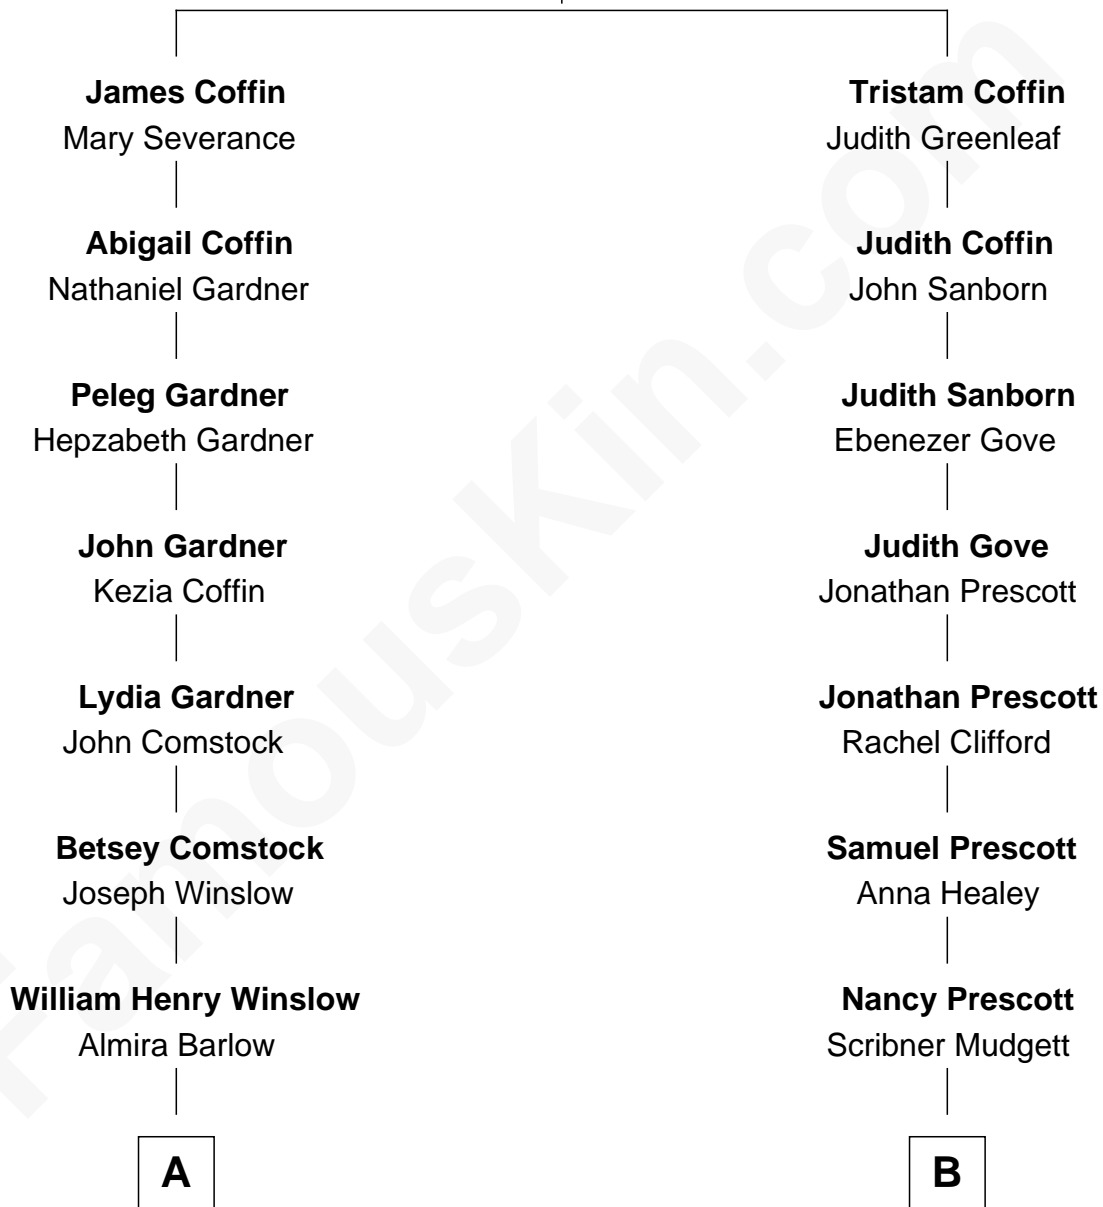

FamousKin.com Relationship Chart of

Kristine Rolofson

Harlequin Novelist

8th cousin 2 times removed of

Dr. H. H. Holmes

Serial Killer aka "Devil in the White City"

Tristram Coffin

Dionis Stevens

A

William Leonard Winslow

Jane McIntosh

Lloyd Robert Winslow

Dorothy Grace Dandeno

Donald Lloyd Winslow

Ottis Mary Scheuermann

Kristine Rolofson

Harlequin Novelist

B

Levi Horton Mudgett

Theodate Page Price

Dr. H. H. Holmes

Serial Killer Dr. H. H. Holmes

FamousKin.com