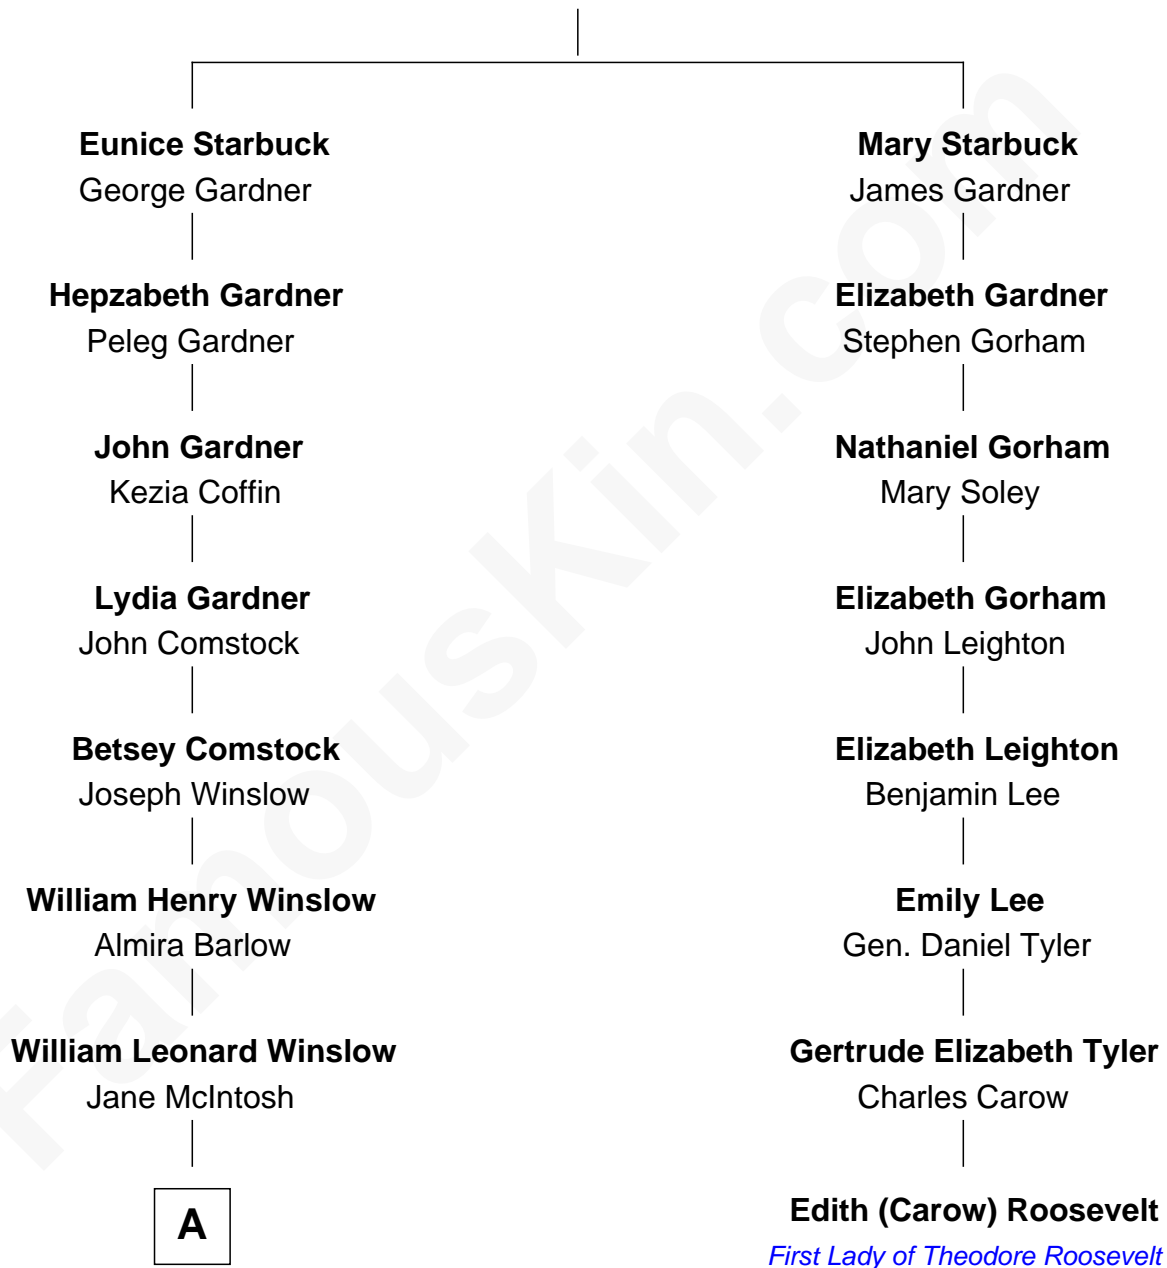

FamousKin.com Relationship Chart of

Kristine Rolofson

Harlequin Novelist

7th cousin 2 times removed of

Edith (Carow) Roosevelt

First Lady of President Theodore Roosevelt

Nathaniel Starbuck

Mary Coffin

A

—
Lloyd Robert Winslow
Dorothy Grace Dandeno

—
Donald Lloyd Winslow
Ottis Mary Scheuermann

—
Kristine Rolofson
Harlequin Novelist

FamousKin.com