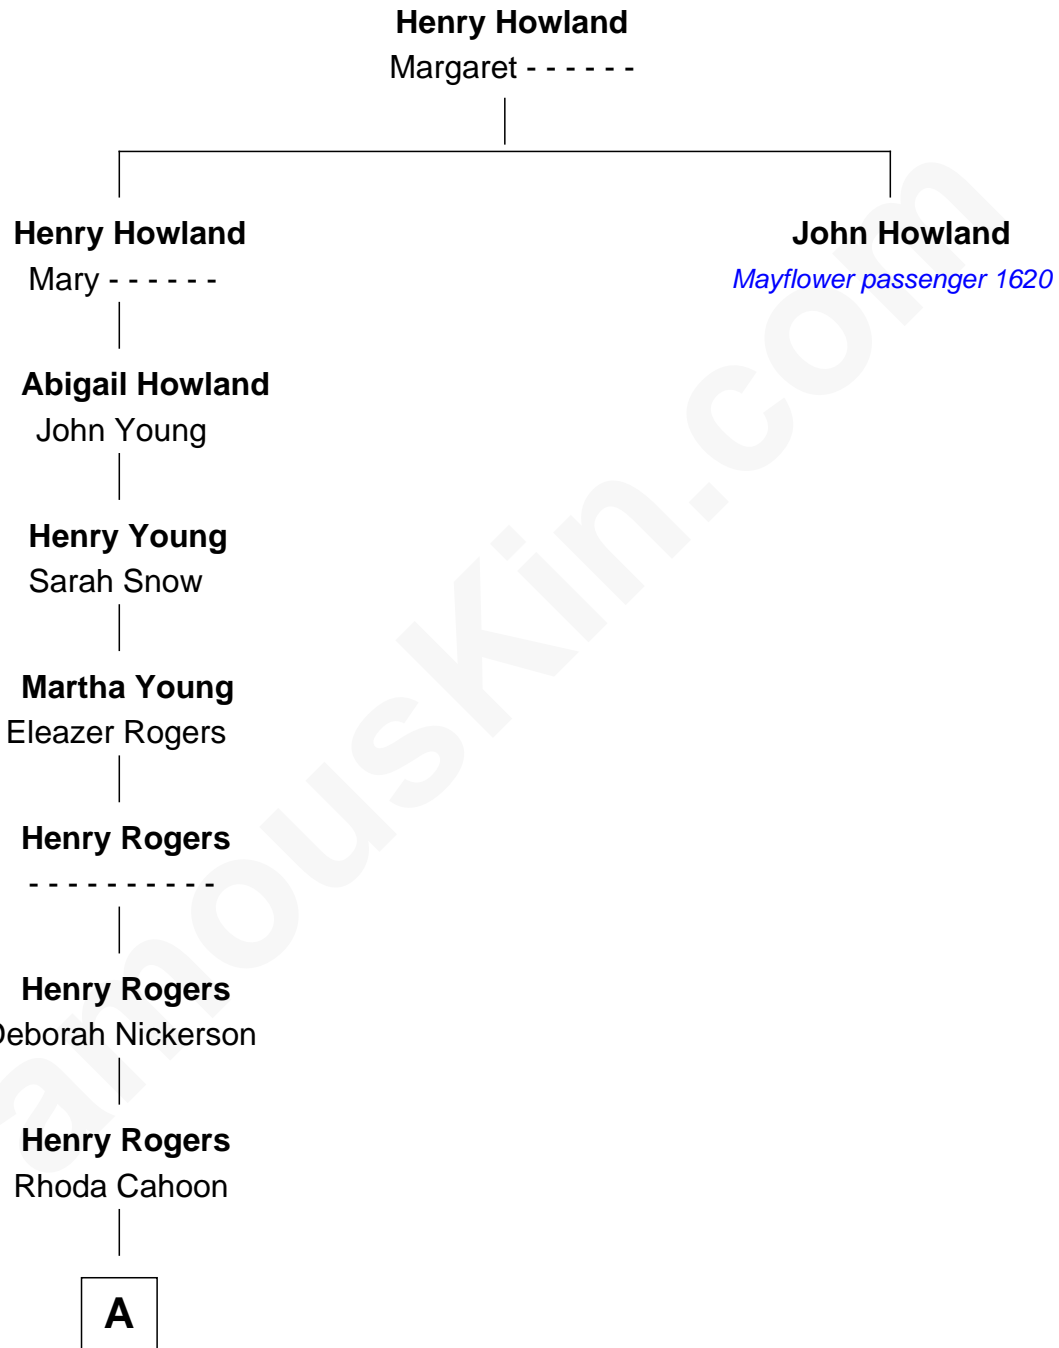

FamousKin.com Relationship Chart of

Kristine Rolofson

Harlequin Novelist

10th great-grandniece of

John Howland

(c1598 - 1672/3) Mayflower passenger 1620

MAYFLOWER

A

—
Maria Rogers

Levi Barlow

—
Almira Barlow

William Henry Winslow

—
William Leonard Winslow

Jane McIntosh

—
Lloyd Robert Winslow

Dorothy Grace Dandeno

—
Donald Lloyd Winslow

Ottis Mary Scheuermann

—
Kristine Rolofson

Harlequin Novelist

FamousKin.com