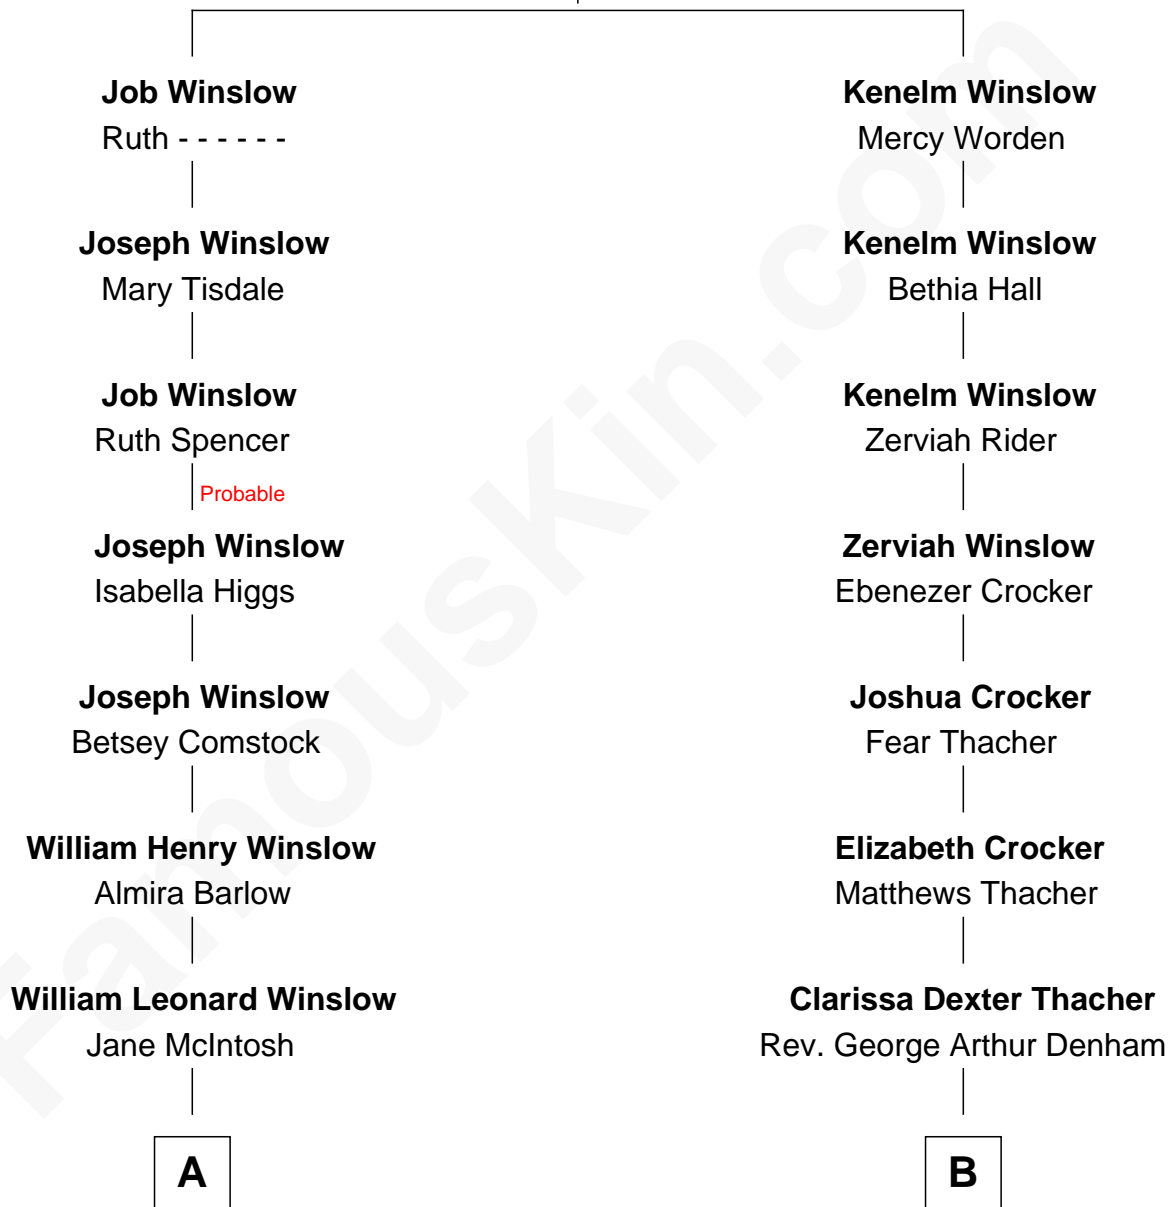

FamousKin.com Relationship Chart of

Kristine Rolofson

Harlequin Novelist

9th cousin of

Samuel P. Goddard

12th Governor of Arizona

Kenelm Winslow

Ellen Newton

A

Lloyd Robert Winslow
Dorothy Grace Dandeno

Donald Lloyd Winslow
Ottis Mary Scheuermann

Kristine Rolofson
Harlequin Novelist

B

Matthew Thacher Denham
Clara E. Fisher

Florence Hilton Denham
Samuel Pearson Goddard

Samuel P. Goddard
12th Governor of Arizona

FamousKin.com