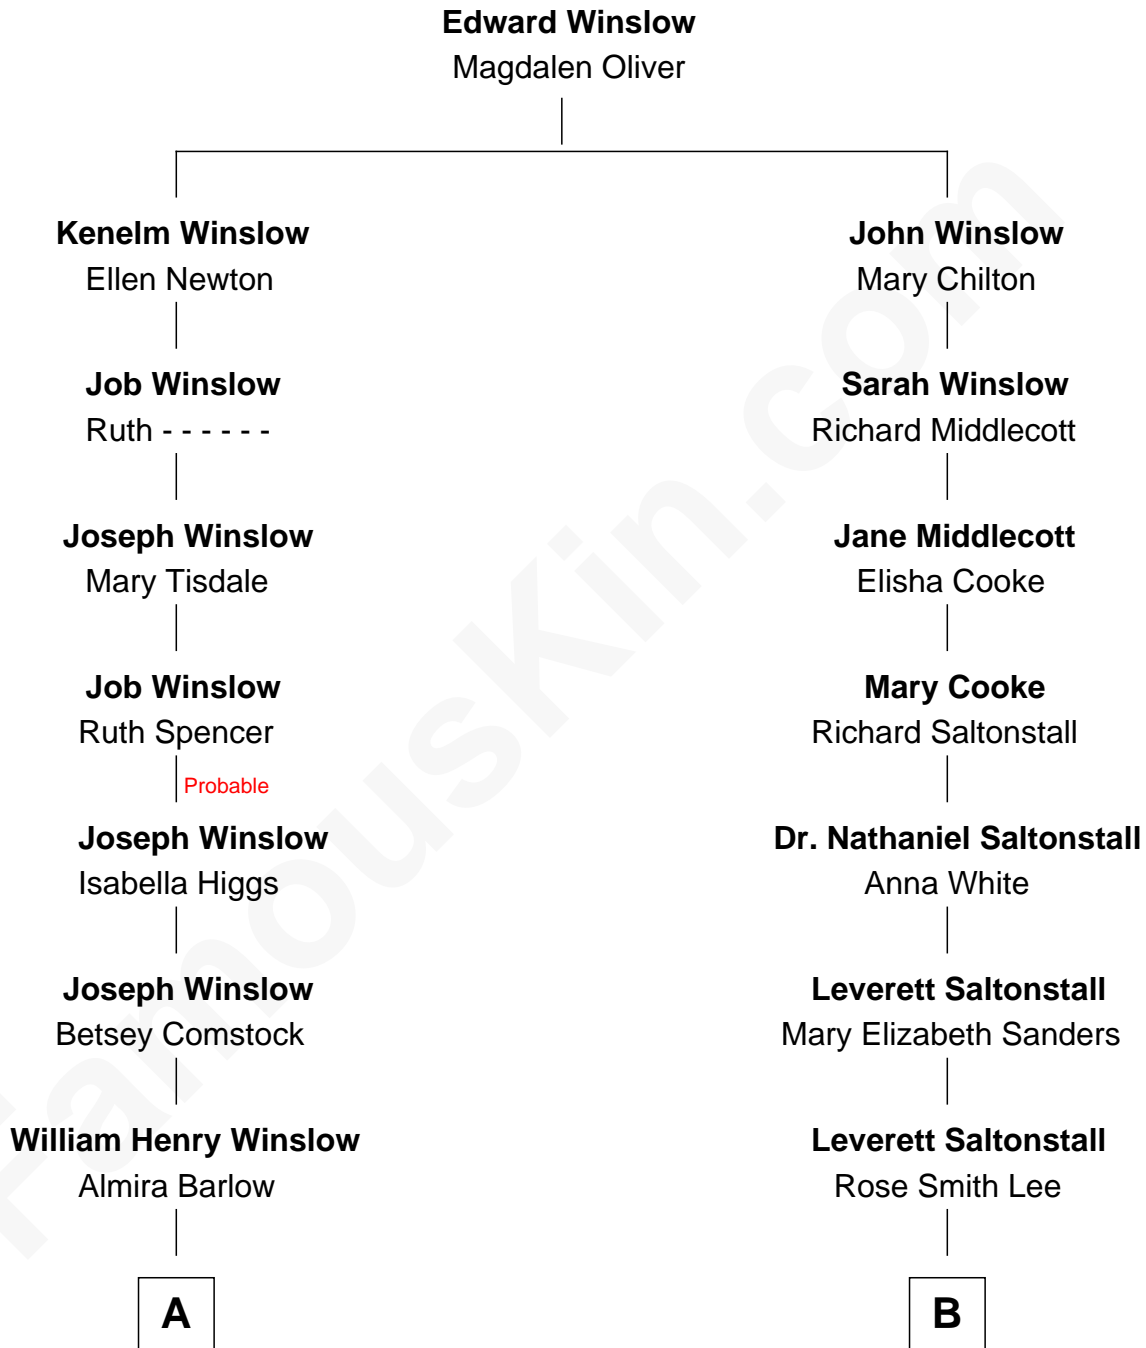

# FamousKin.com Relationship Chart of

**Kristine Rolofson**

*Harlequin Novelist*

8th cousin 2 times removed of

**Leverett Saltonstall**

*55th Governor of Massachusetts*

FamousKin.com