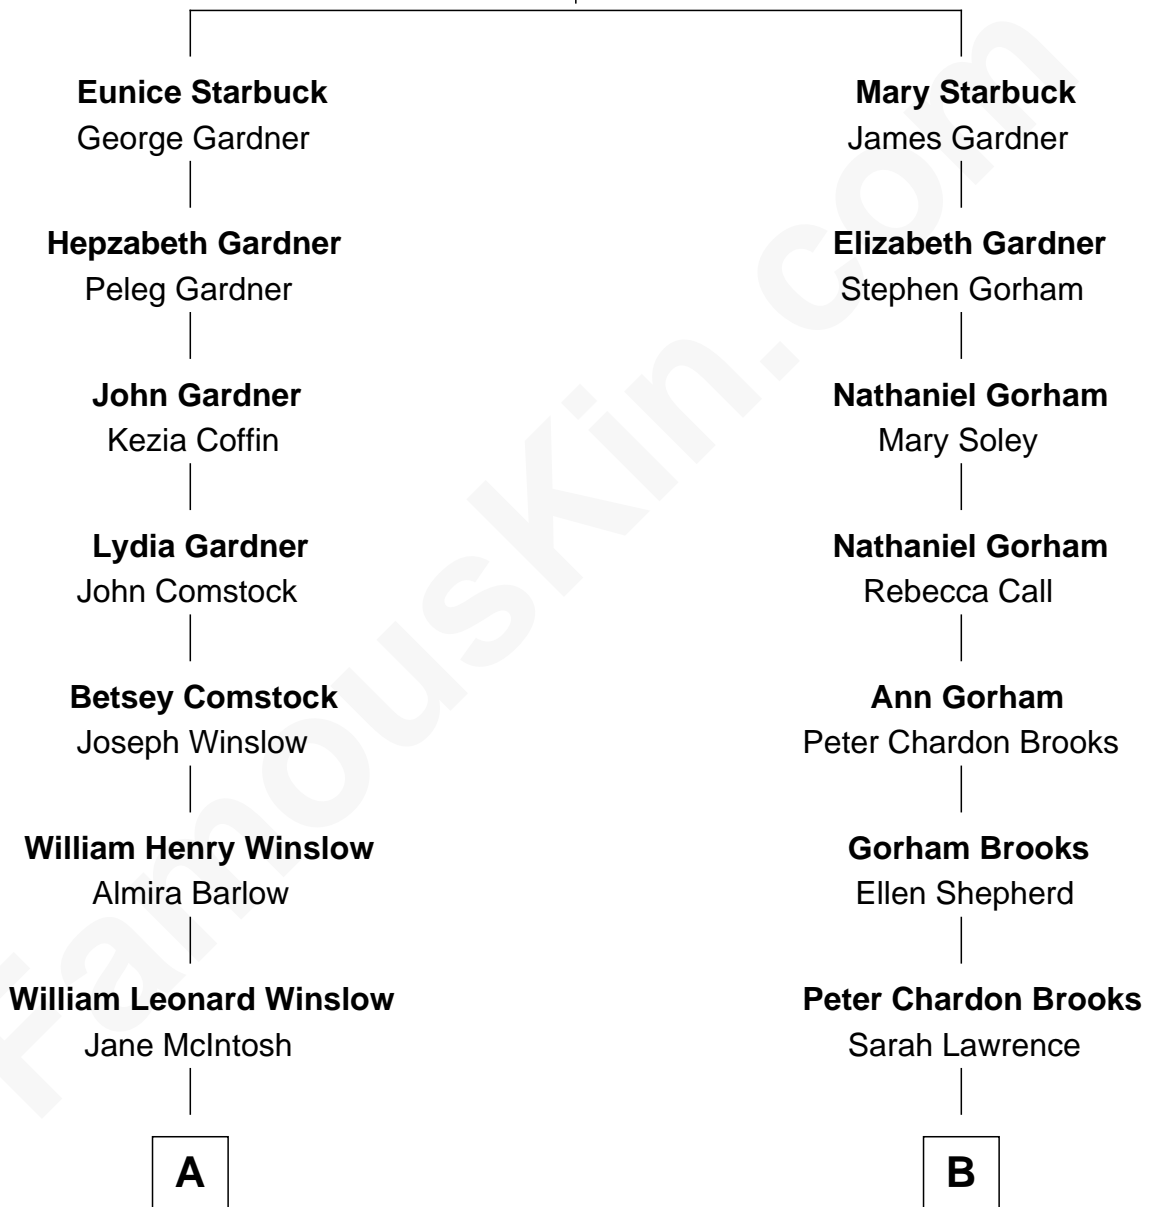

FamousKin.com Relationship Chart of

Kristine Rolofson

Harlequin Novelist

8th cousin 1 time removed of

Leverett Saltonstall

55th Governor of Massachusetts

Nathaniel Starbuck

Mary Coffin

FamousKin.com