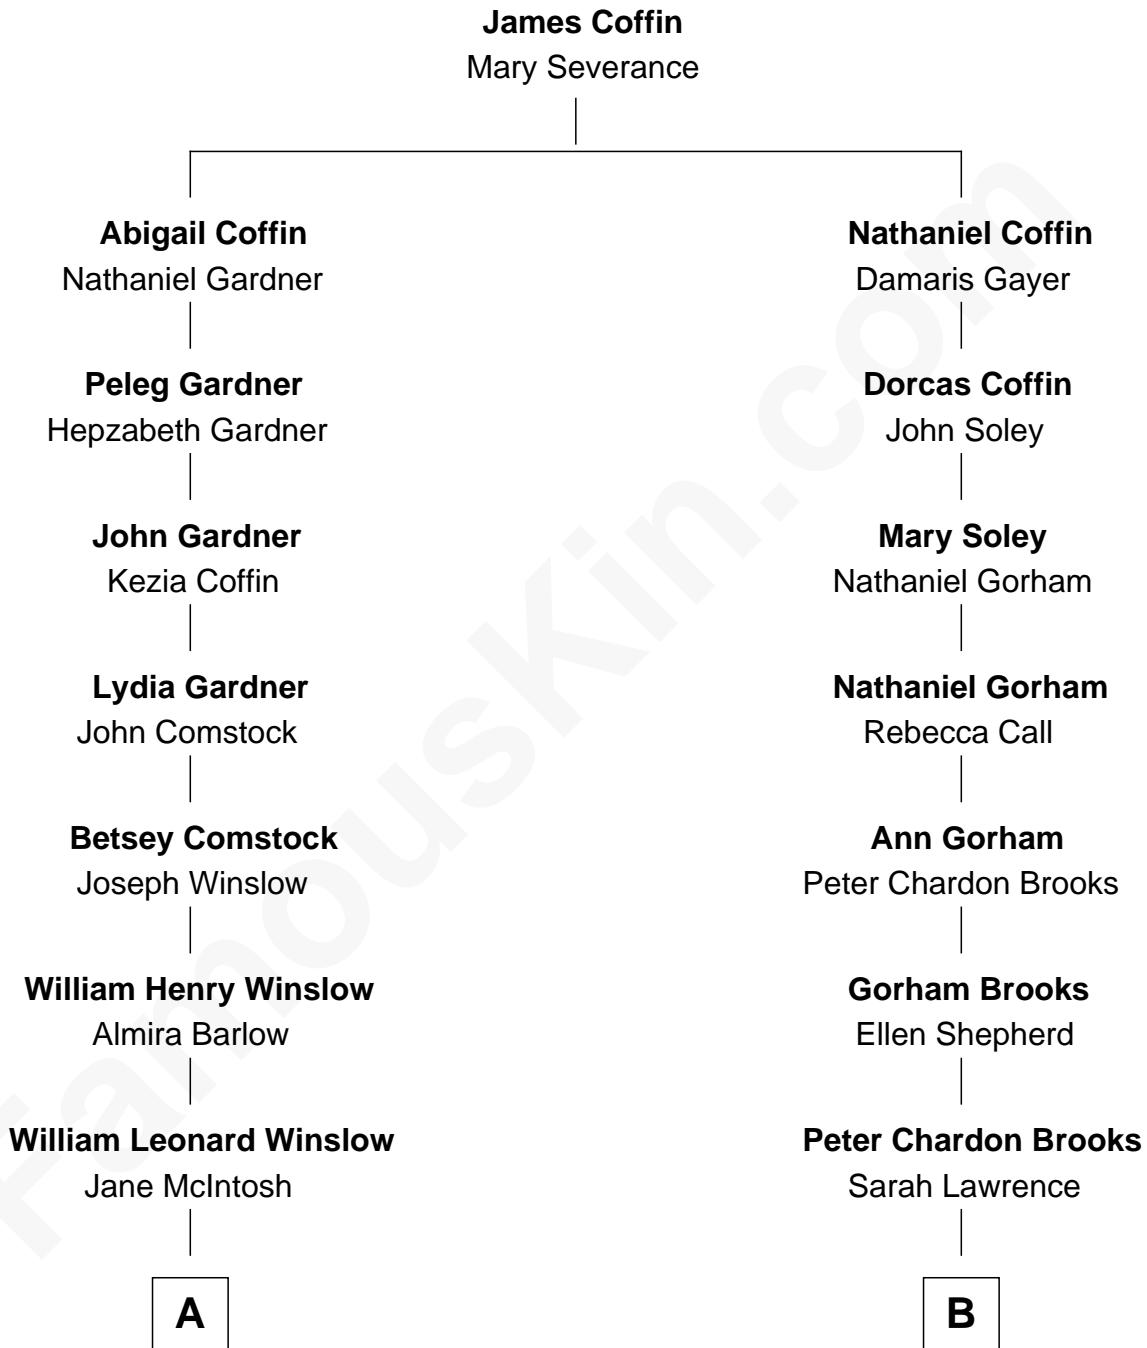

FamousKin.com Relationship Chart of

Kristine Rolofson

Harlequin Novelist

8th cousin 1 time removed of

Leverett Saltonstall

55th Governor of Massachusetts

A

Lloyd Robert Winslow
Dorothy Grace Dandeno

Donald Lloyd Winslow
Ottis Mary Scheuermann

Kristine Rolofson
Harlequin Novelist

B

Eleanor Brooks
Richard Middlecott Saltonstall

Leverett Saltonstall
55th Governor of Massachusetts

FamousKin.com