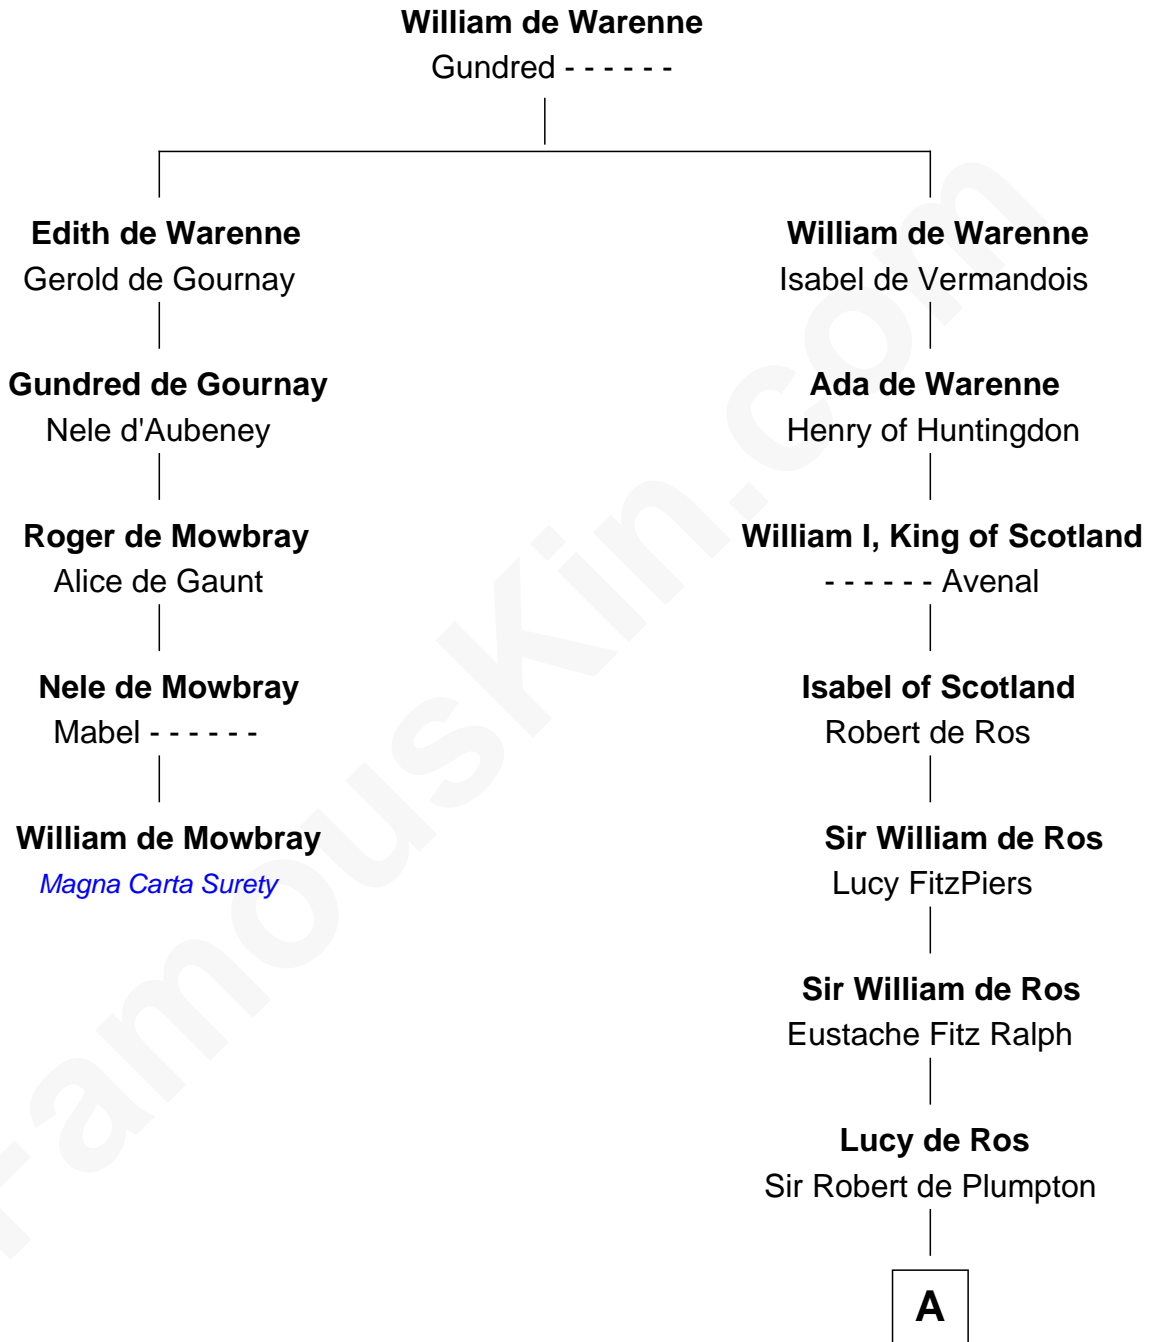

FamousKin.com Relationship Chart of

William de Mowbray

Magna Carta Surety

4th cousin 13 times removed of

Peter Worden

(c1569 - 1638/9) Great Migration Immigrant 1638

A

—
Sir William de Plumpton

Christiana de Mowbray

—
Alice Plumpton

Sir Richard de Sherburne

—
Margaret de Sherburne

Richard de Bayley

—
Richard Sherburne

Agnes Harington

—
Richard Sherburne

Alice Hamerton

—
Agnes Sherburne

Henry Rushton

—
Nicholas Rushton

Margaret Radcliffe

—
Agnes Rushton

Richard Worthington

—
Peter Worthington

Isabel Anderton

—
Isabel Worthington

Robert Worden

—
Peter Worden

Great Migration Immigrant 1638