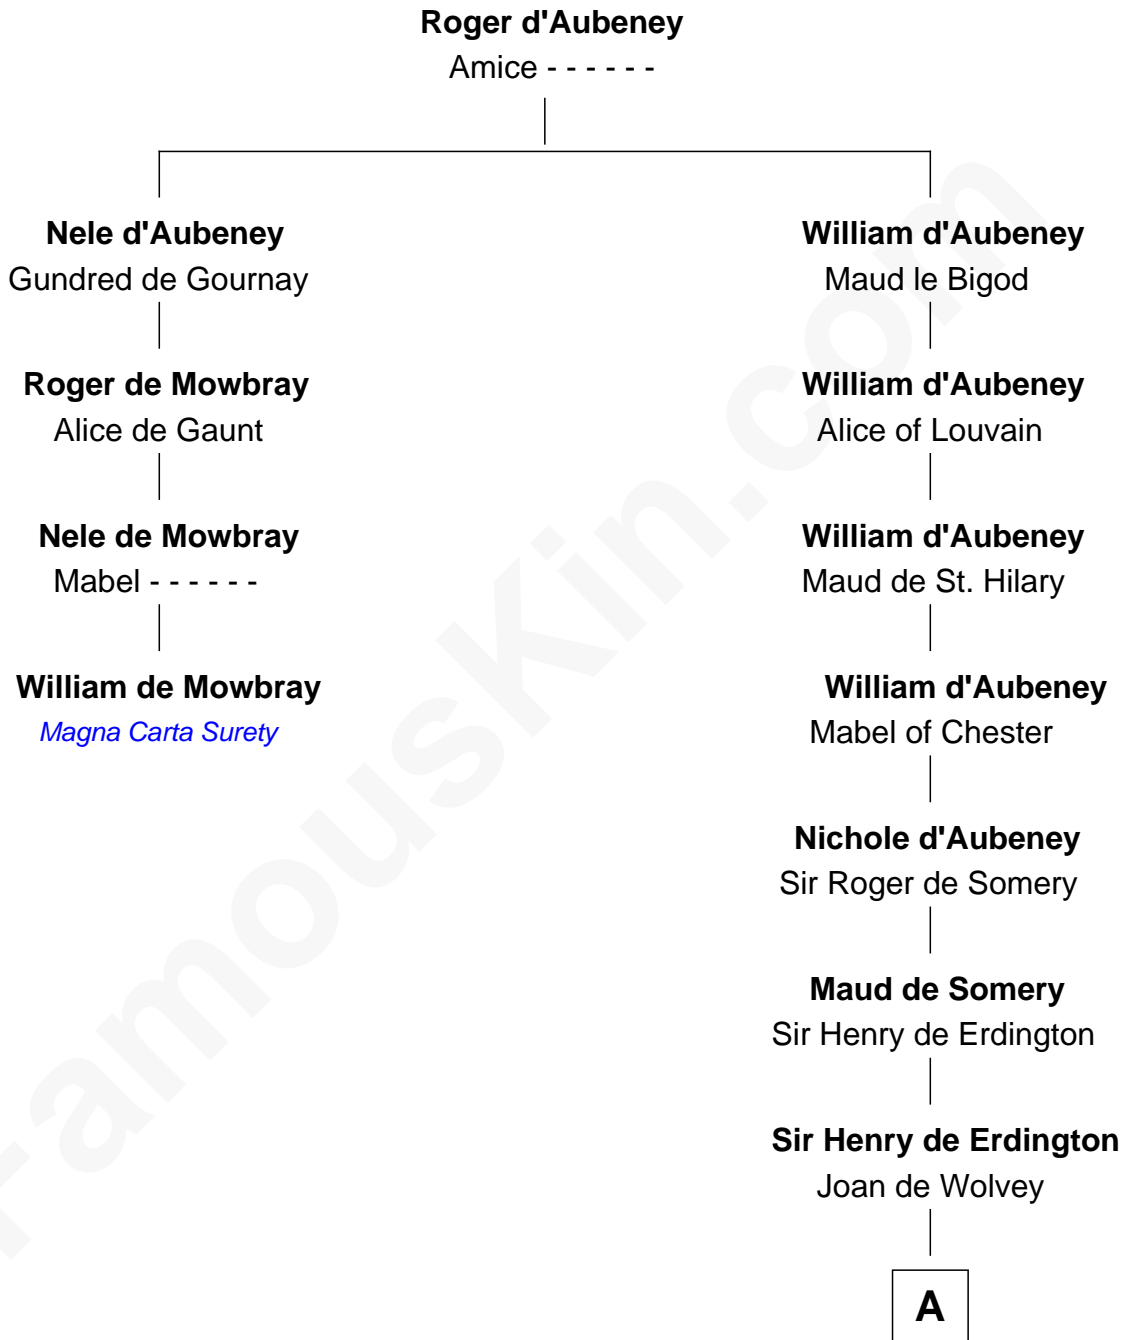

FamousKin.com Relationship Chart of

William de Mowbray

Magna Carta Surety

3rd cousin 13 times removed of

Rev. John Whittingham

(c1616 - 1639) Great Migration Immigrant 1637

A

Sir Giles de Erdington

Elizabeth de Tolthorpe

Margaret de Erdington

Sir Roger Corbet

Sir Robert Corbet

Margaret - - - - -

Mary Corbet

Robert Charlton

Richard Charlton