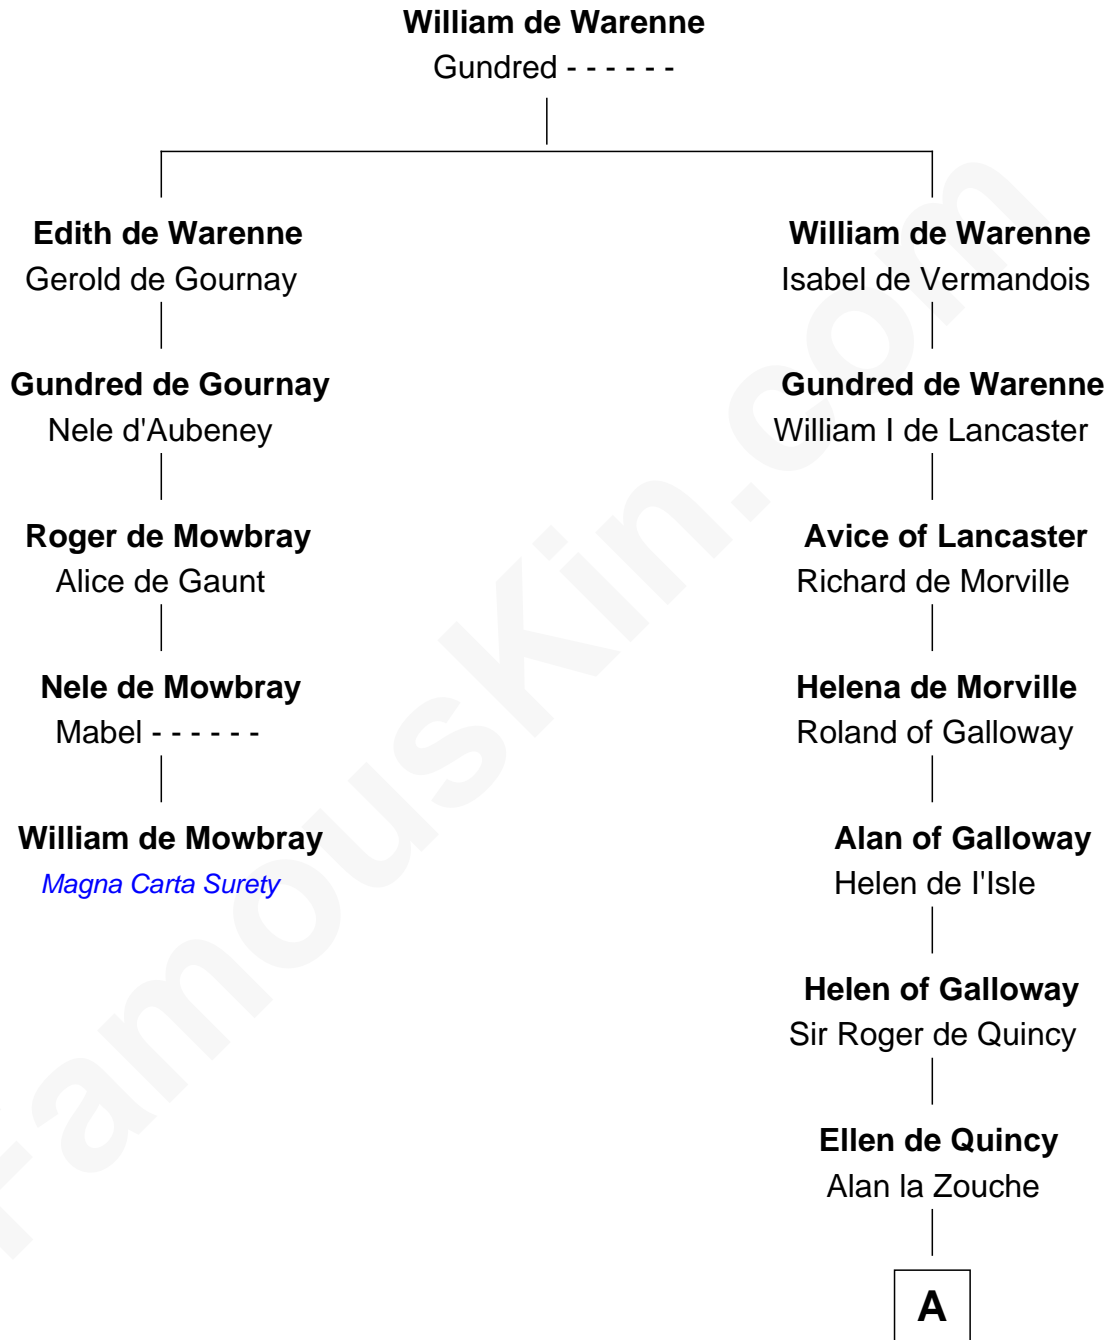

# FamousKin.com Relationship Chart of

**William de Mowbray**

*Magna Carta Surety*

4th cousin 16 times removed of

**Rev. John Whittingham**

*(c1616 - 1639) Great Migration Immigrant 1637*

**A**

**Sir Roger la Zouche**

Ela Longespee

**Sir Alan la Zouche**

Eleanor de Segrave

**Elena Zouche**

Alan de Charlton

**Alan de Charlton**

Margery FitzAer

**Thomas de Charlton**