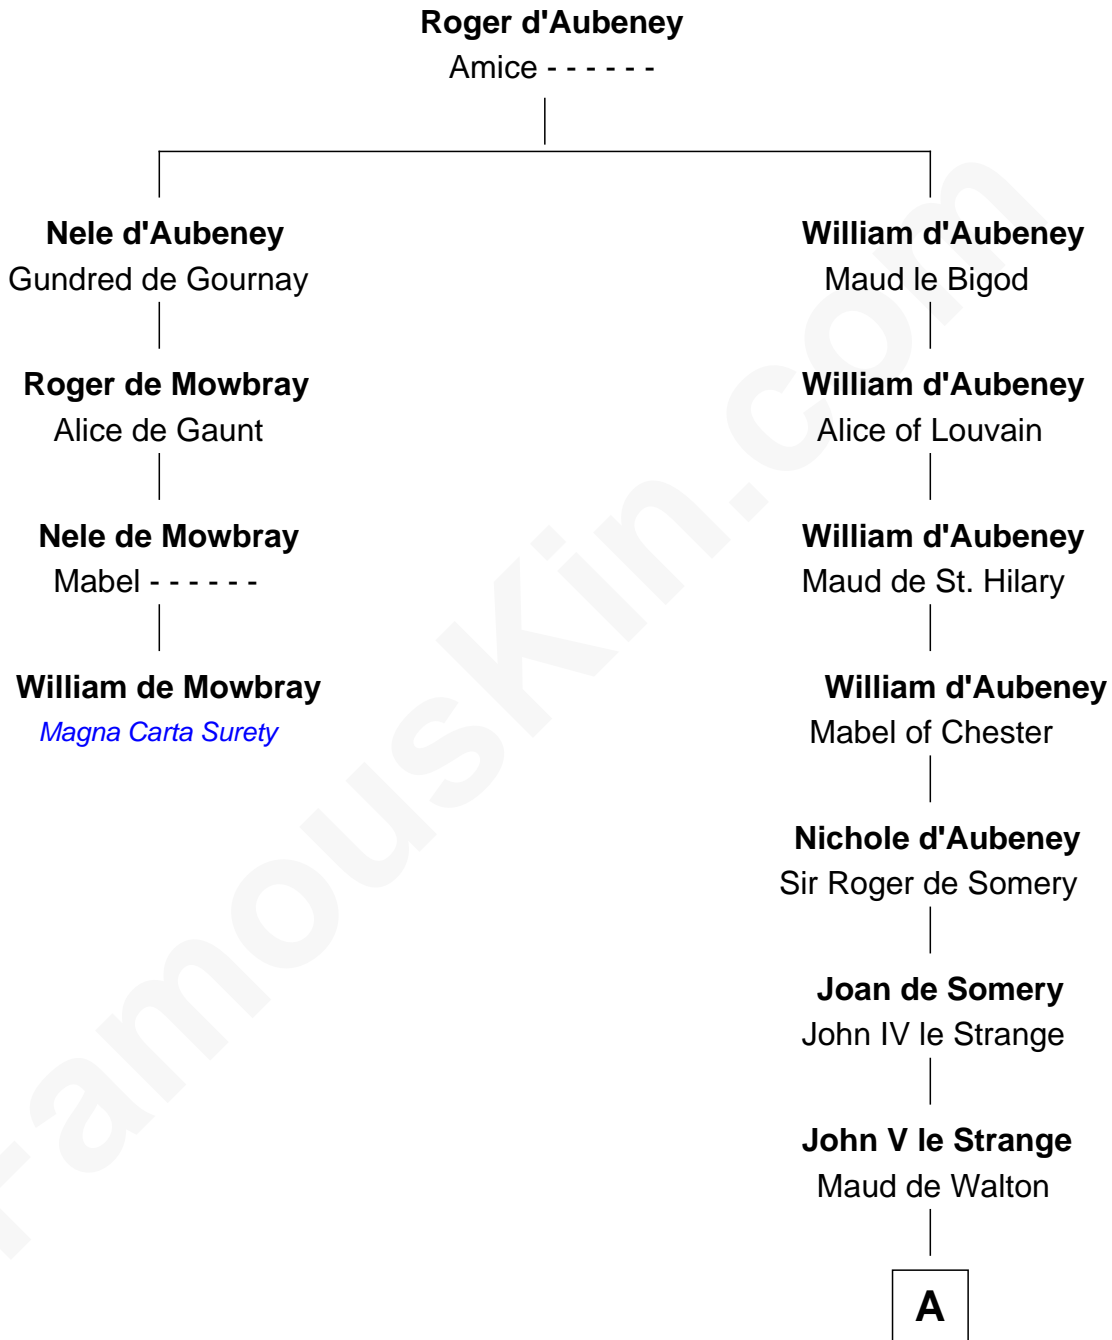

FamousKin.com Relationship Chart of

William de Mowbray

Magna Carta Surety

3rd cousin 13 times removed of

Samuel Appleton

(c1586 - 1670) Great Migration Immigrant 1636

A

Elizabeth le Strange

Gruffydd ap Madog

Gruffydd Fychan ap Gruffydd

Elen ferch Thomas ap Llewelyn

Lowri ferch Gruffydd Fychan

Robert Puleston

Angharad Puleston

Edwart Trevor ap Daffyd

Rose Trevor ferch Edwart