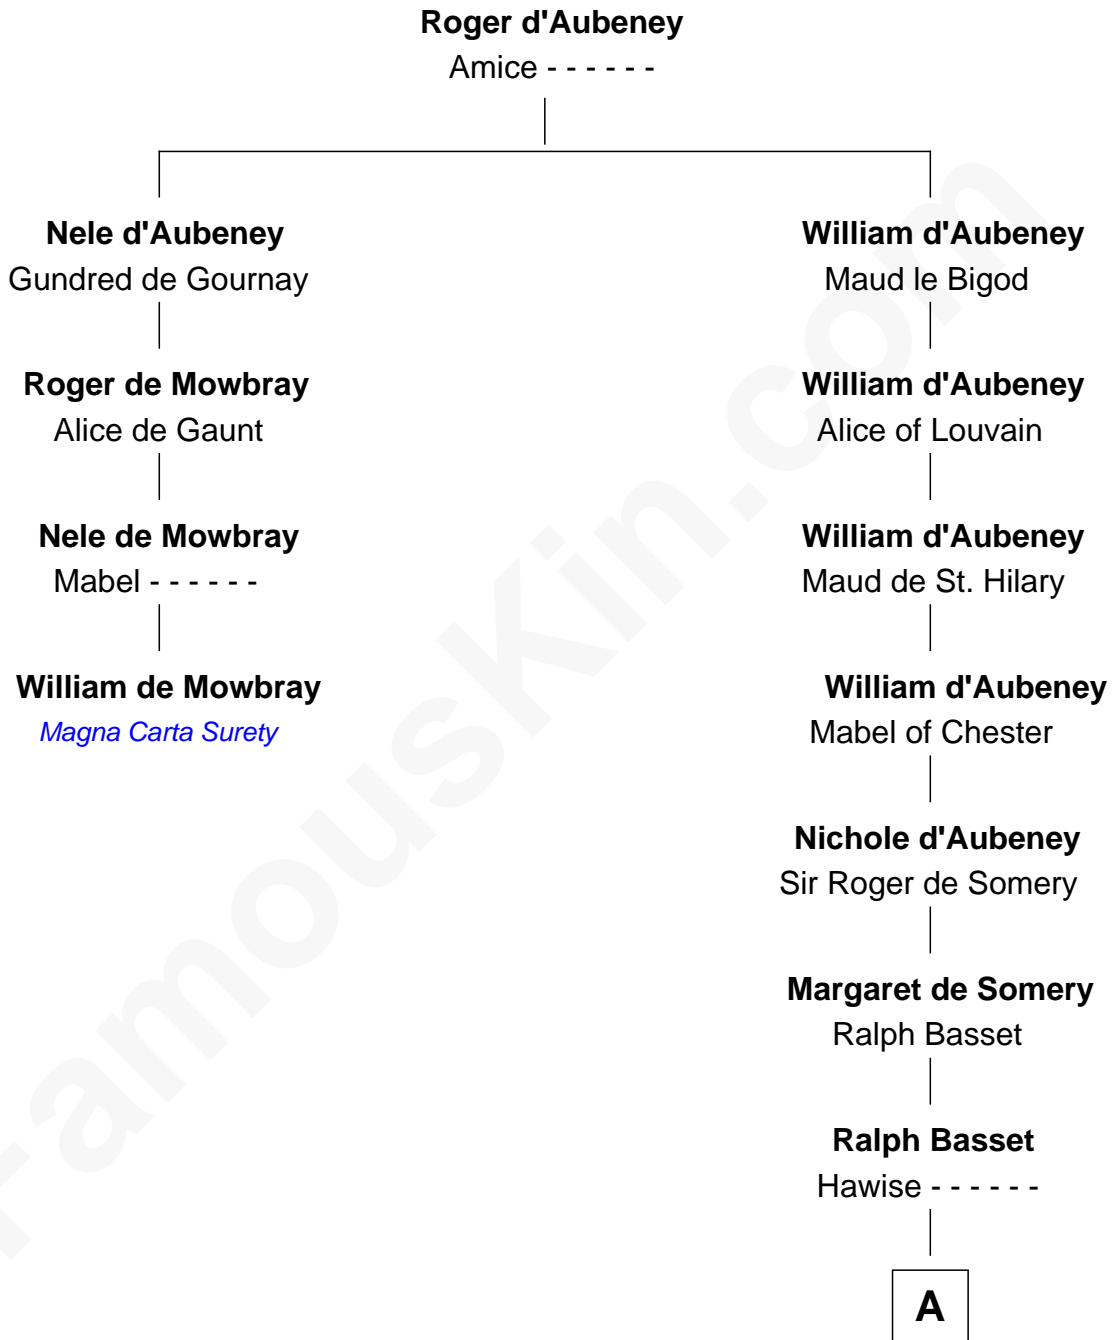

# FamousKin.com Relationship Chart of

**William de Mowbray**

*Magna Carta Surety*

3rd cousin 15 times removed of

**Rev. William Skepper**

*(c1597 - c1650) Great Migration Immigrant 1639*

**A**

**Margaret Basset**  
Edmund de Stafford

**Ralph de Stafford**  
Margaret de Audley

**Sir Hugh de Stafford**  
Philippa de Beauchamp

**Katherine de Stafford**  
Michael de la Pole

**Isabel de la Pole**  
Thomas Morley

**Anne Morley**  
Sir John Hastings

**Elizabeth Hastings**  
Sir Robert Hildyard

**Sir Piers Hildyard**  
Joan de la See

**Isabel Hildyard**  
Ralph Legard

**Joan Ledgard**  
Richard Skepper

**B**

**B**

Edward Skepper

Mary Robinson

Rev. William Skepper

*Great Migration Immigrant 1639*

FamousKin.com