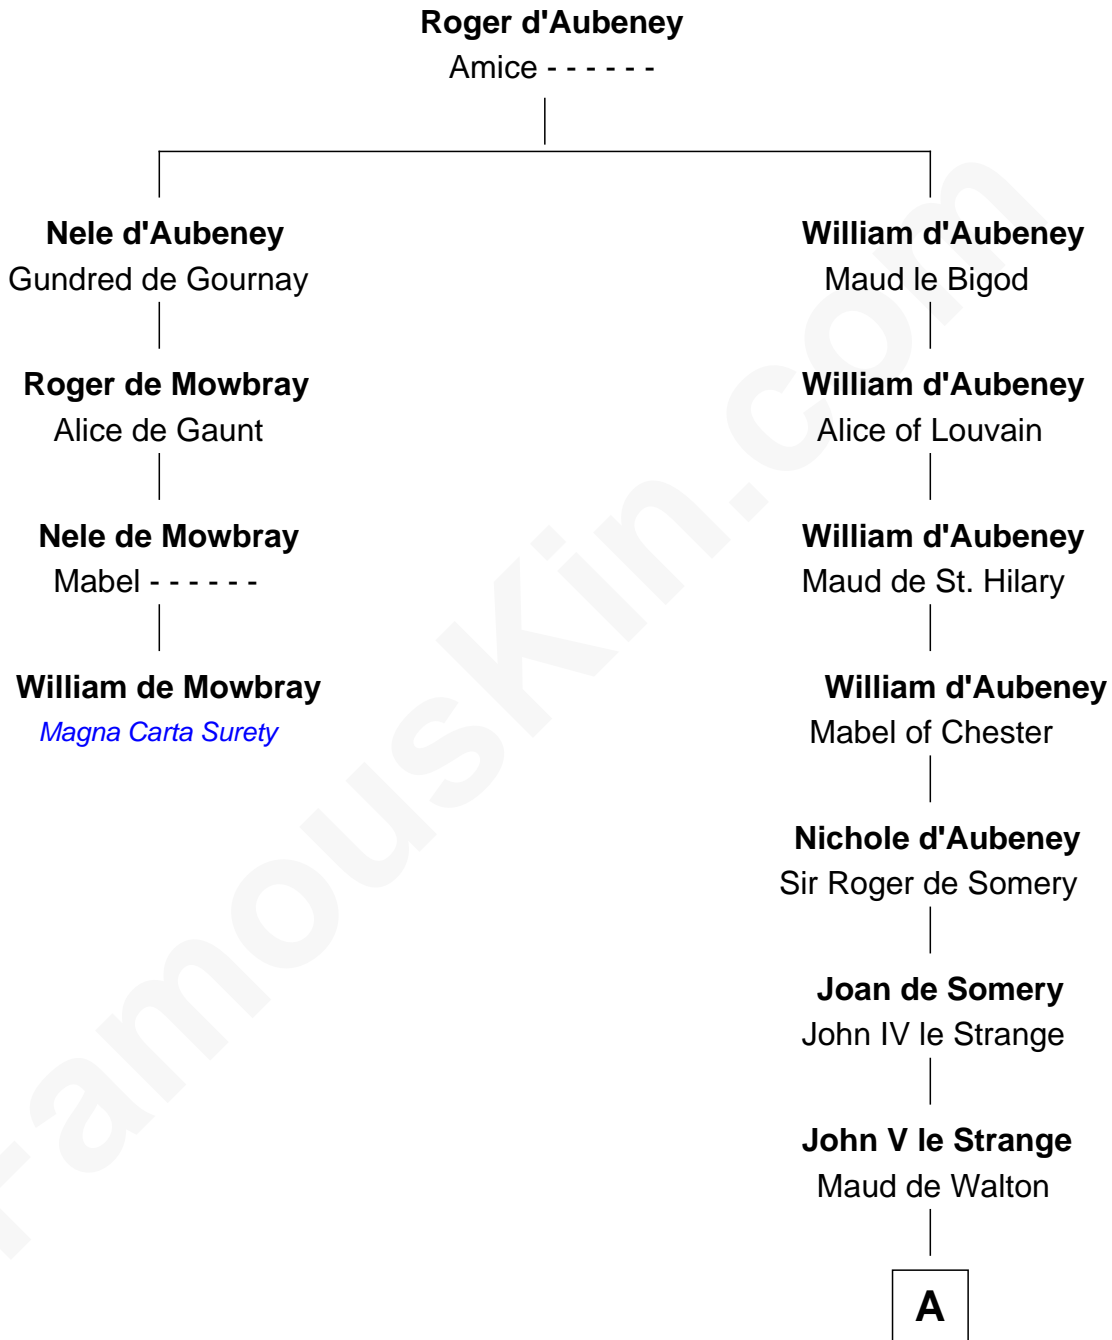

FamousKin.com Relationship Chart of

William de Mowbray

Magna Carta Surety

3rd cousin 13 times removed of

Thomas Yale

(c1616 - 1683) Great Migration Immigrant 1638

A

Elizabeth le Strange

Gruffydd ap Madog

Gruffydd Fychan ap Gruffydd

Elen ferch Thomas ap Llewelyn

Tudor Gruffydd

Maud ferch Ienaf ap Adda

Lowri ferch Twdr

Gruffyd ap Einion

Elisau ap Gruffydd

Ann Lloyd

Thomas Yale

Great Migration Immigrant 1638