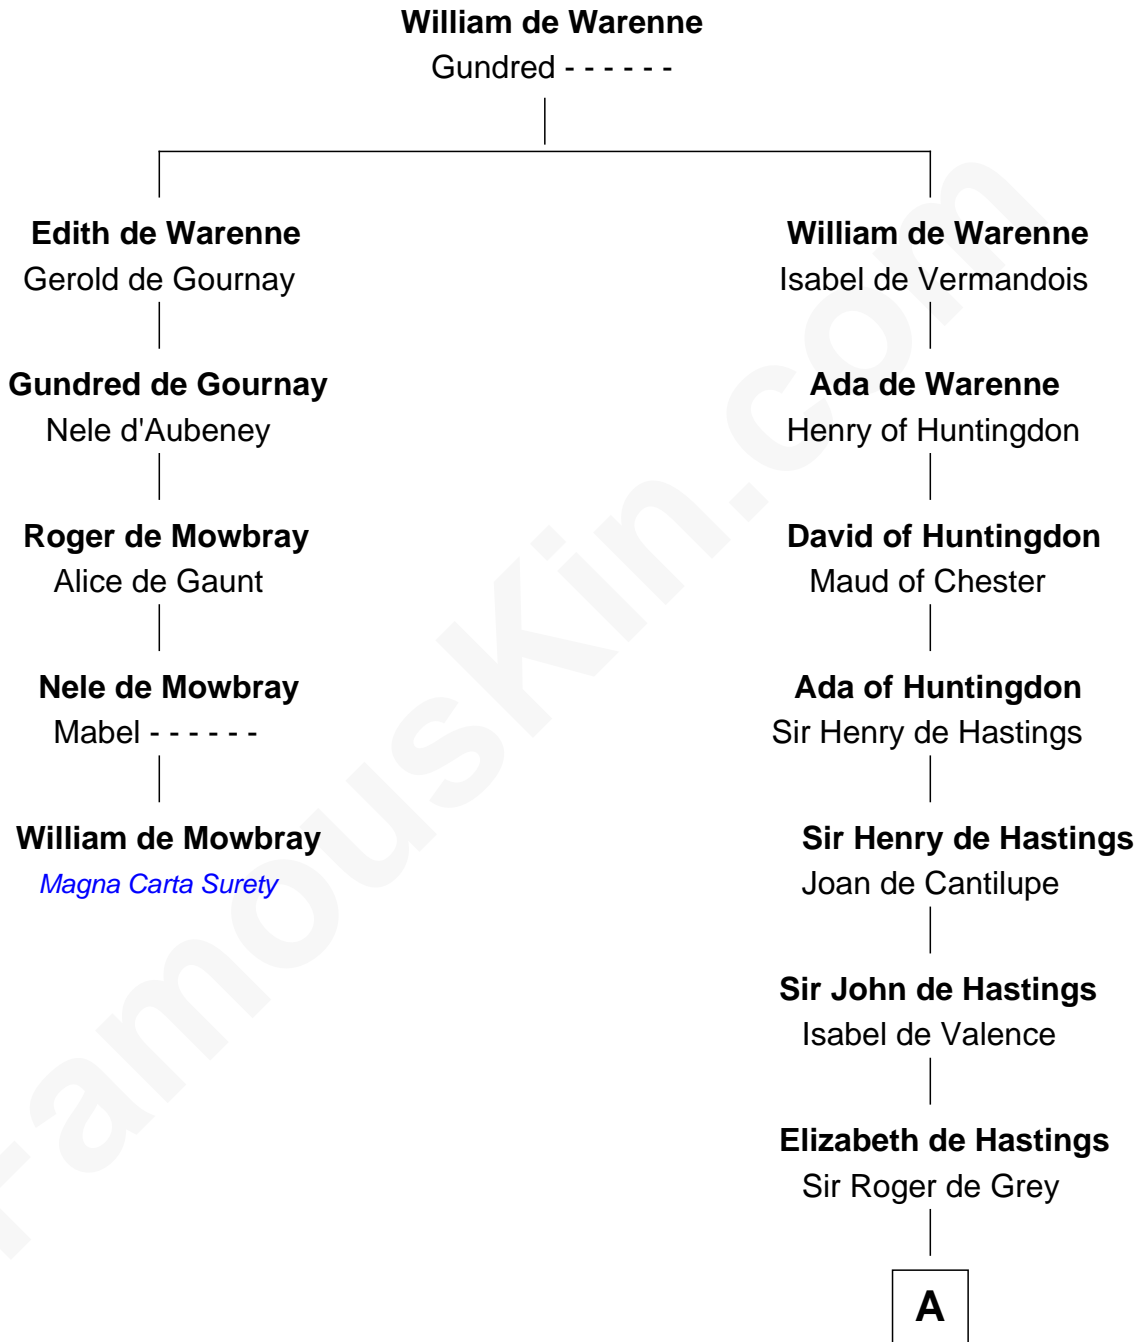

FamousKin.com Relationship Chart of

William de Mowbray

Magna Carta Surety

4th cousin 17 times removed of

Bathsheba (Ruggles) Spooner

First woman executed for murder in U.S. by non-British government

A

Sir Reynold de Grey

Eleanor le Strange

Sir Reynold Grey

Margaret de Ros

Margaret Grey

Sir William Bonville

William Bonville

Elizabeth Harington

William Bonville

—
Martha Woodbridge

Samuel Ruggles

—
Rev. Timothy Ruggles

Mary White

—
Timothy Dwight Ruggles

Bathsheba Bourne

—
Bathsheba (Ruggles) Spooner

First Woman Executed in U.S.