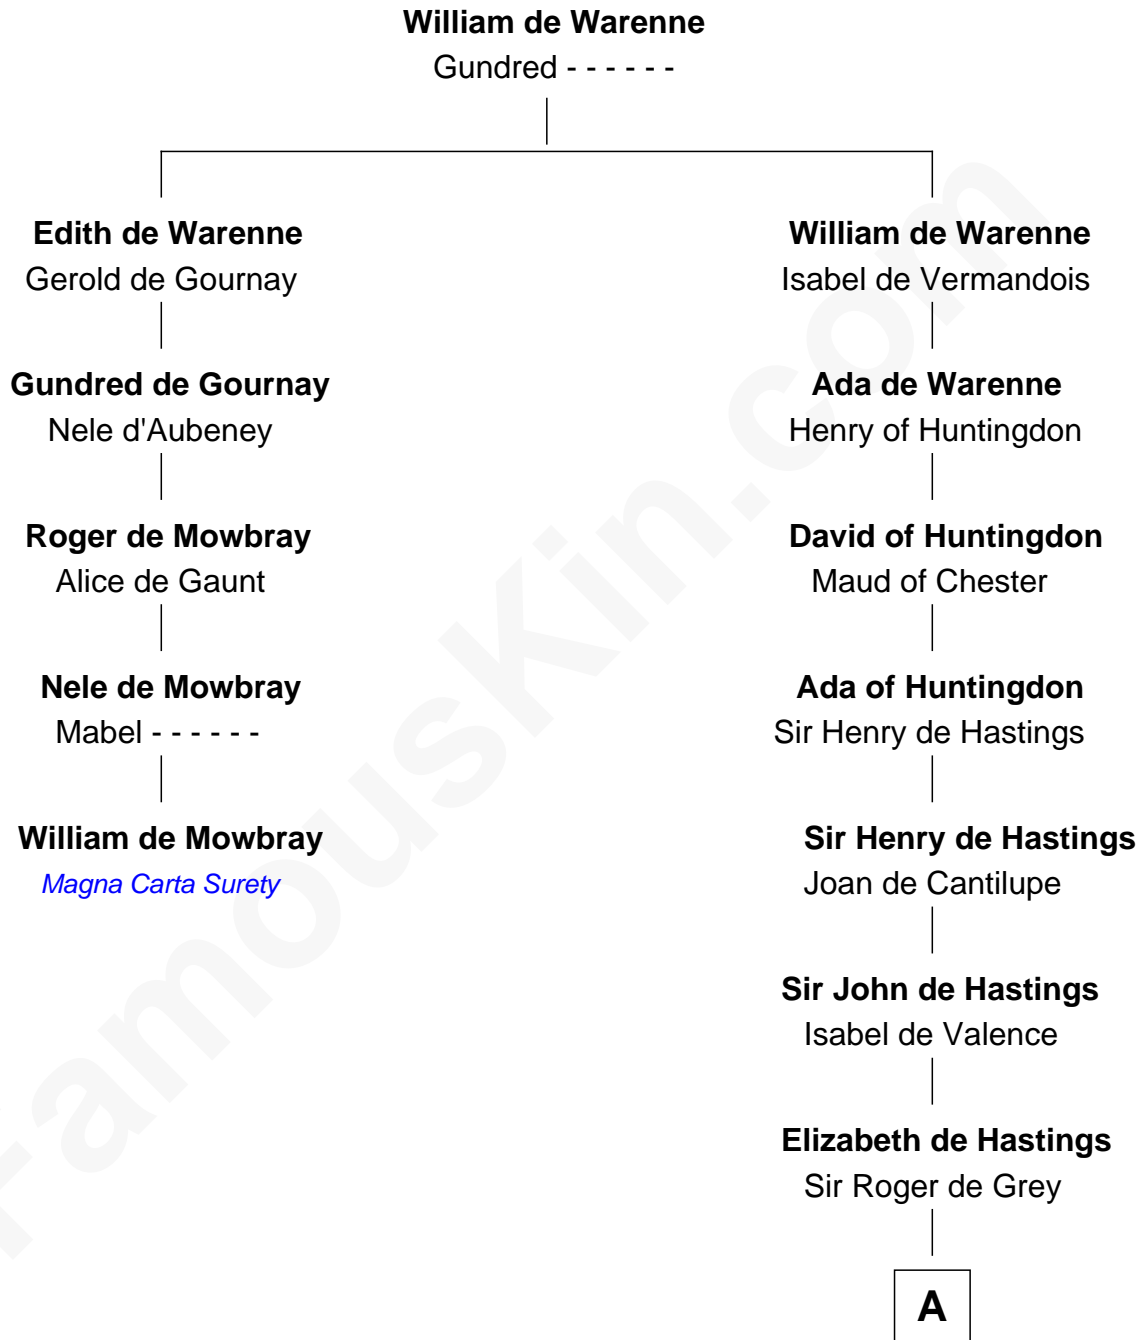

# FamousKin.com Relationship Chart of

**William de Mowbray**

*Magna Carta Surety*

4th cousin 17 times removed of

**John Langdon**

*Signer of the U.S. Constitution*

**A**

**Sir Reynold de Grey**

Eleanor le Strange

**Sir Reynold Grey**

Margaret de Ros

**Margaret Grey**

Sir William Bonville

**William Bonville**

Elizabeth Harington

**William Bonville**

Katherine Neville

**Cecily Bonville**

Thomas Grey

**Cecily Grey**

Sir John Sutton

**Sir Henry Dudley**

----- Ashton

Probable