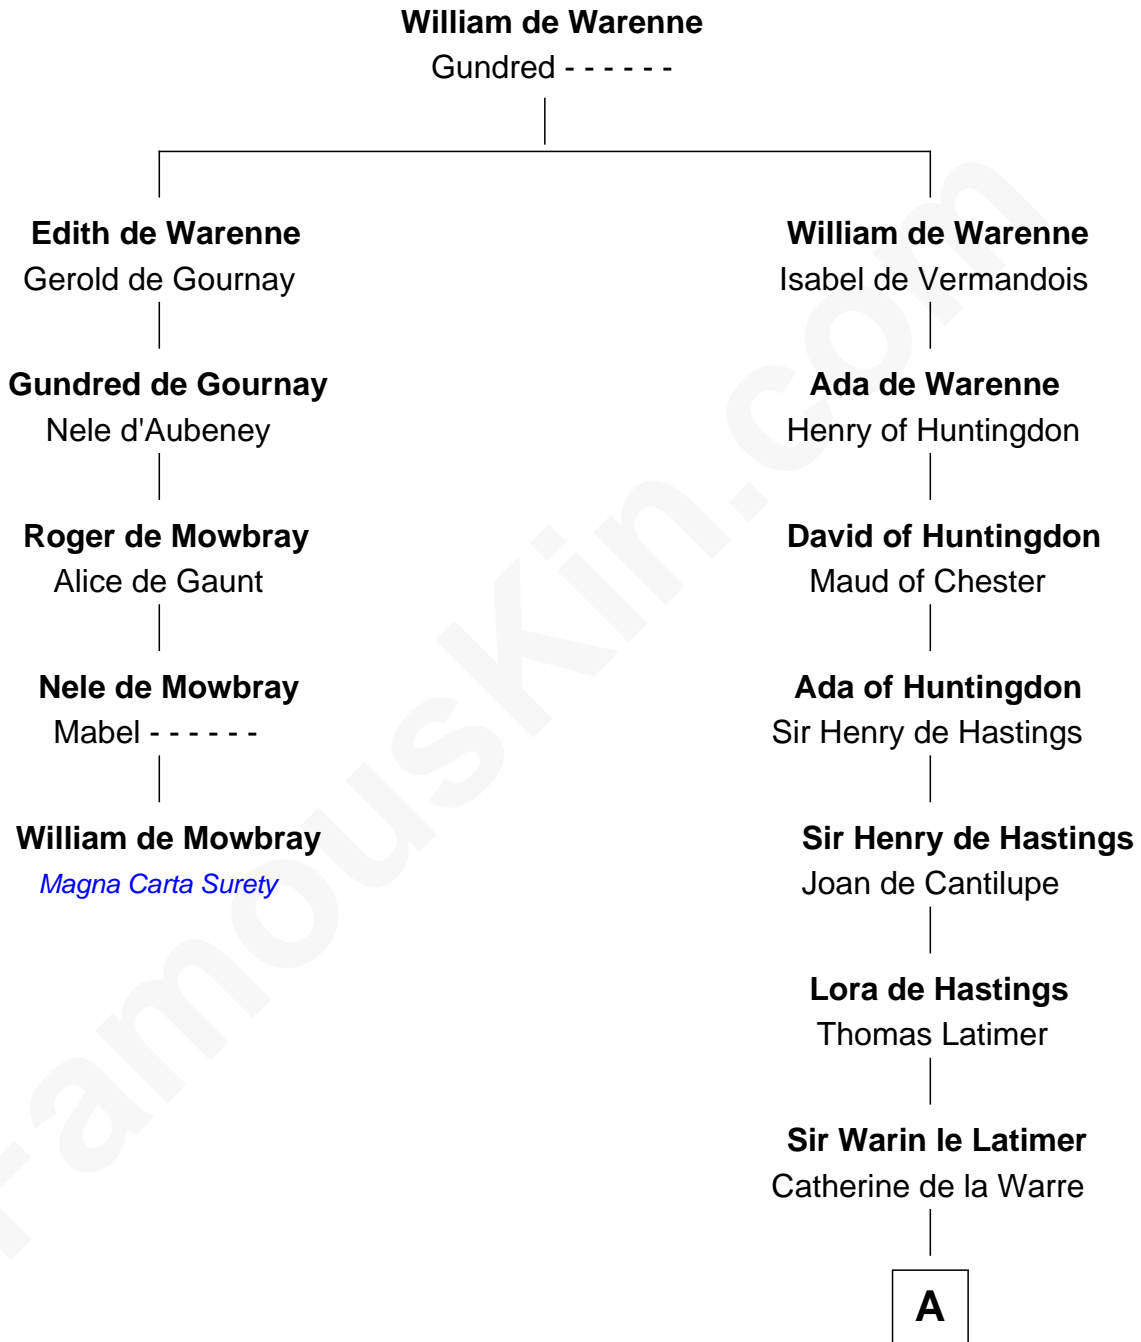

FamousKin.com Relationship Chart of

William de Mowbray

Magna Carta Surety

4th cousin 15 times removed of

James Bowdoin

2nd Governor of Massachusetts

A

Elizabeth le Latimer

Sir Thomas Griffin

Richard Griffin

Anna Chamberlain

Nicholas Griffin

Margaret Pilkington

Nicholas Griffin

Catherine Curzon

Catherine Griffin