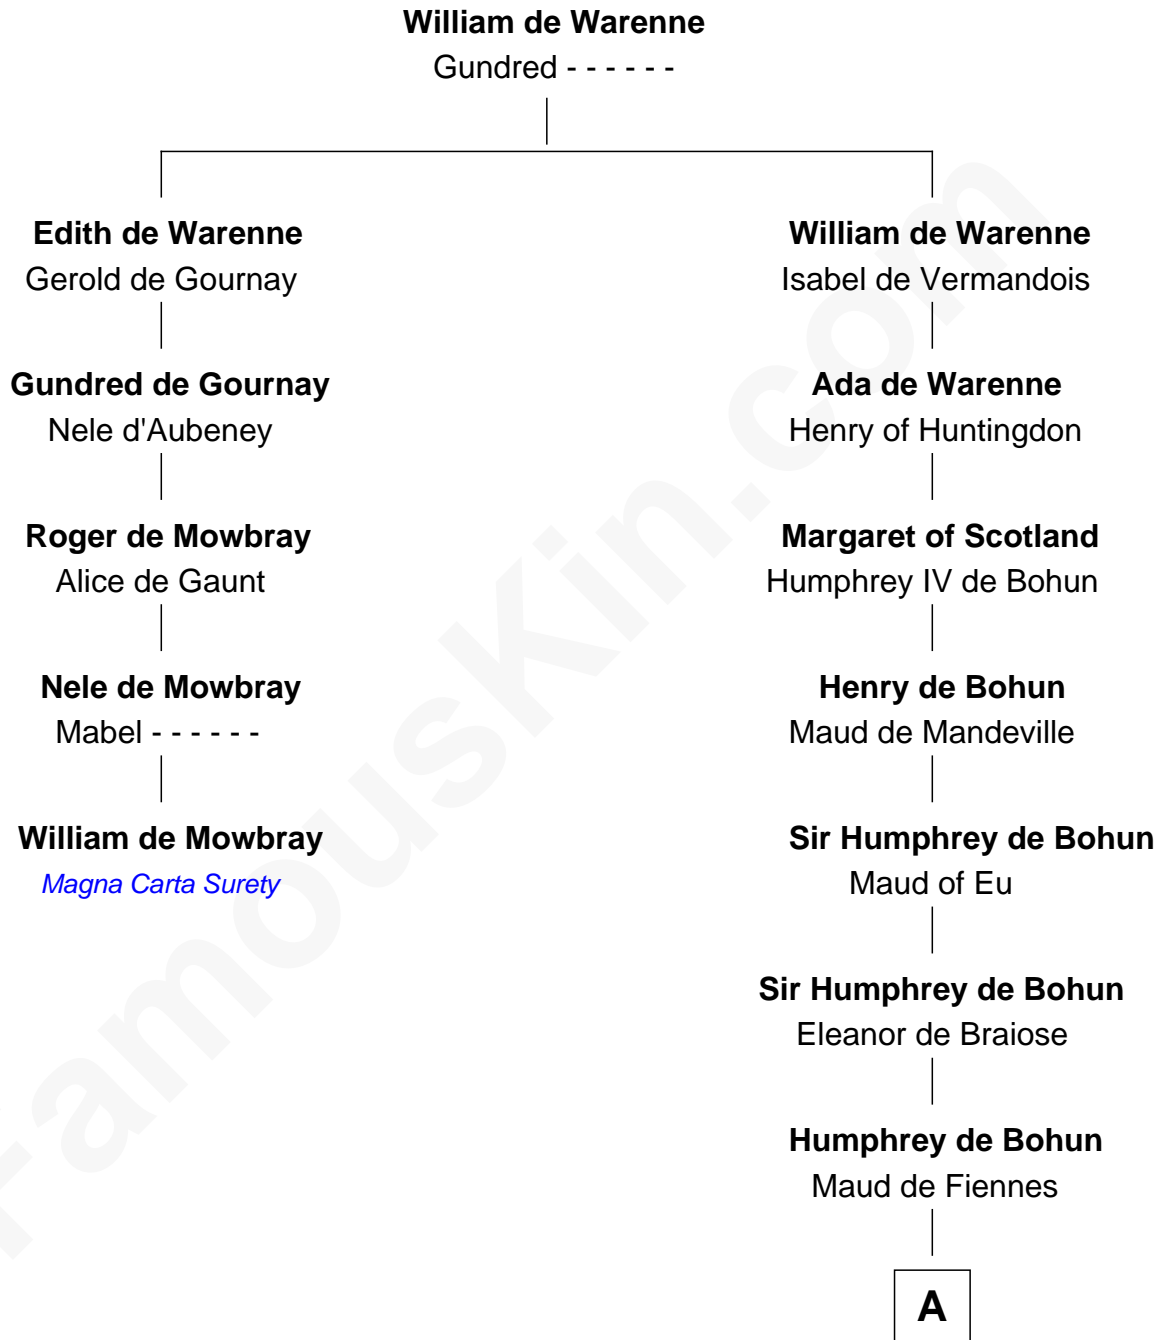

FamousKin.com Relationship Chart of

William de Mowbray

Magna Carta Surety

4th cousin 13 times removed of

Percival Lowell

(c1570 - c1666) Great Migration Immigrant 1639

A

Humphrey de Bohun

Elizabeth Plantagenet

Margaret de Bohun

Sir Hugh de Courtnay

Elizabeth de Courtnay

Sir Andrew Luttrell

Sir Hugh Luttrell

Catherine de Beaumont

Sir John Luttrell

Margaret Touchet

Sir James Luttrell

Elizabeth Courtnay

Sir Hugh Luttrell

Margaret Hill

Eleanor Luttrell

Roger Yorke

Elizabeth Yorke

Edmund Percival

Christian Percival

Richard Lowle

Percival Lowell

Great Migration Immigrant 1639