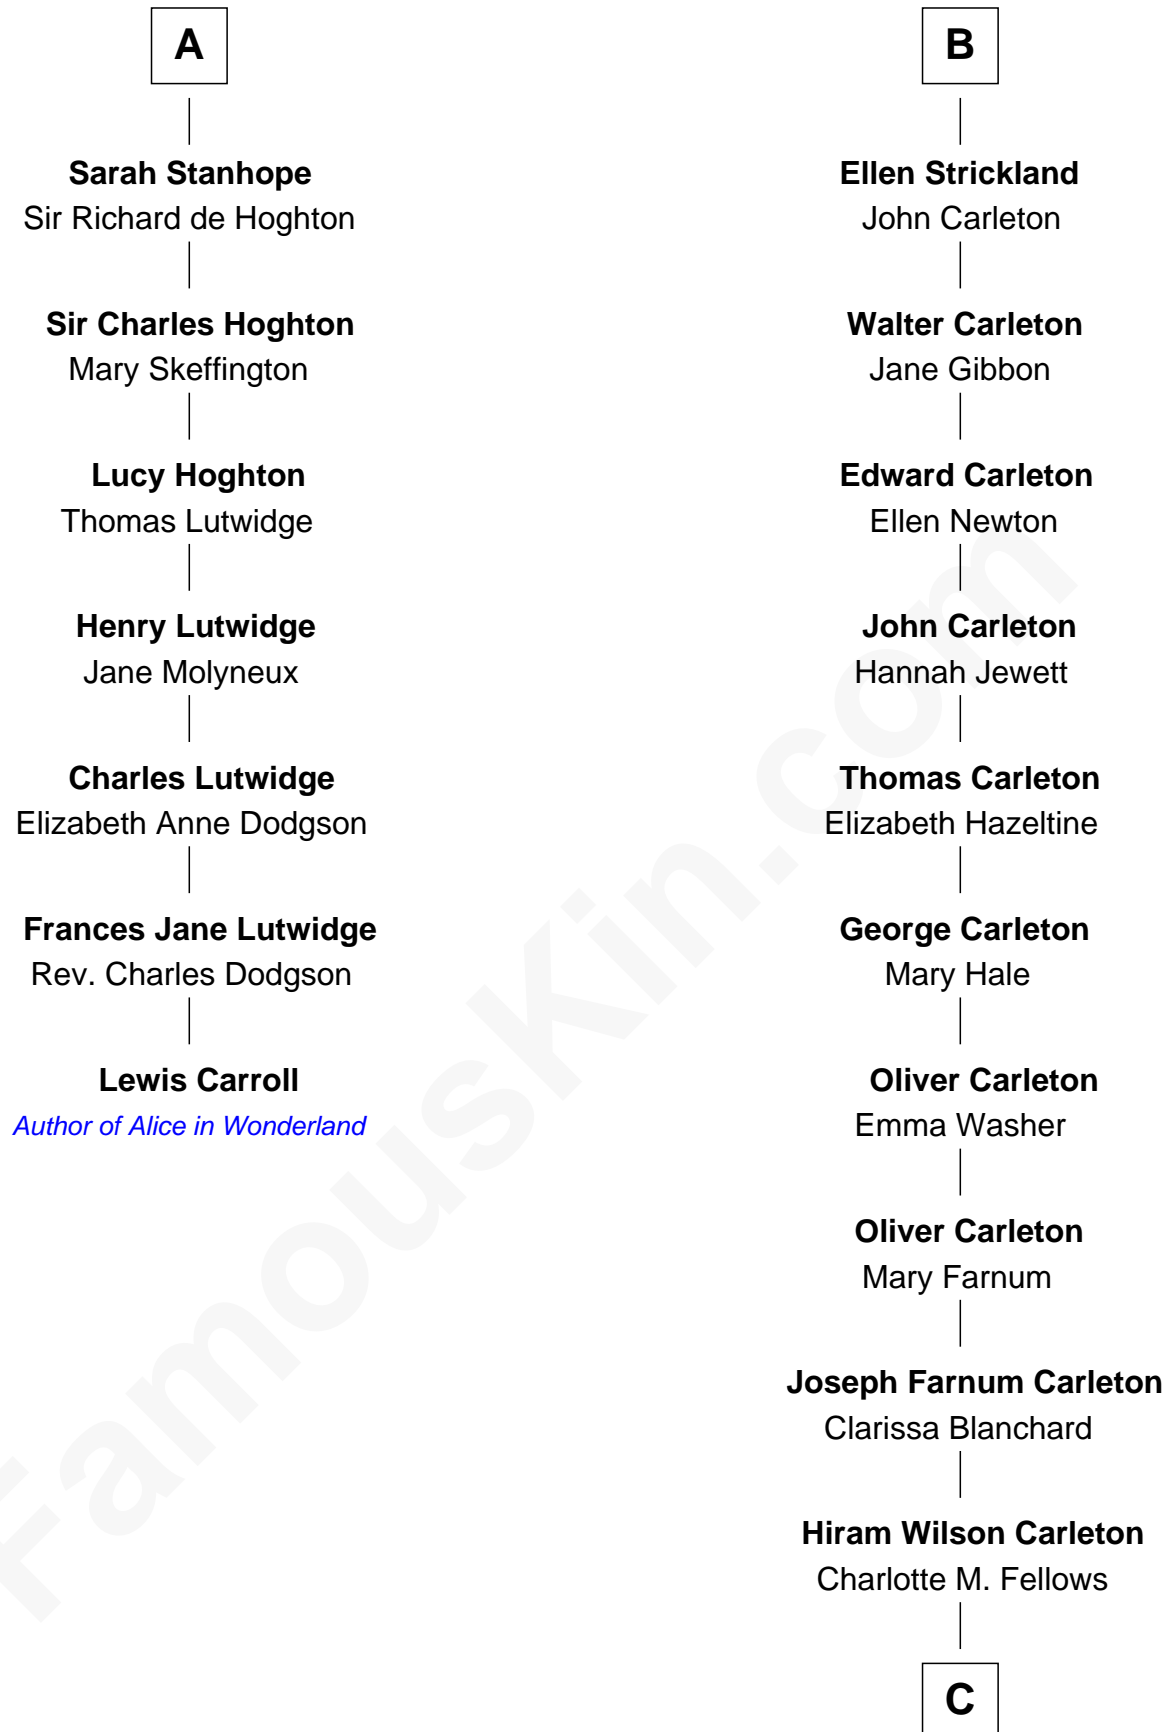

FamousKin.com

Relationship Chart of

Lewis Carroll

Author of Alice in Wonderland

13th cousin 7 times removed of

Mickey Rourke
Movie Actor

C

Joseph Clinton Carleton

Maud Alice Fitts

Hazel May Carleton

Leonard Ernest Cameron

Annette Elizabeth Cameron

Philip Andrew Rourke

Mickey Rourke

Movie Actor