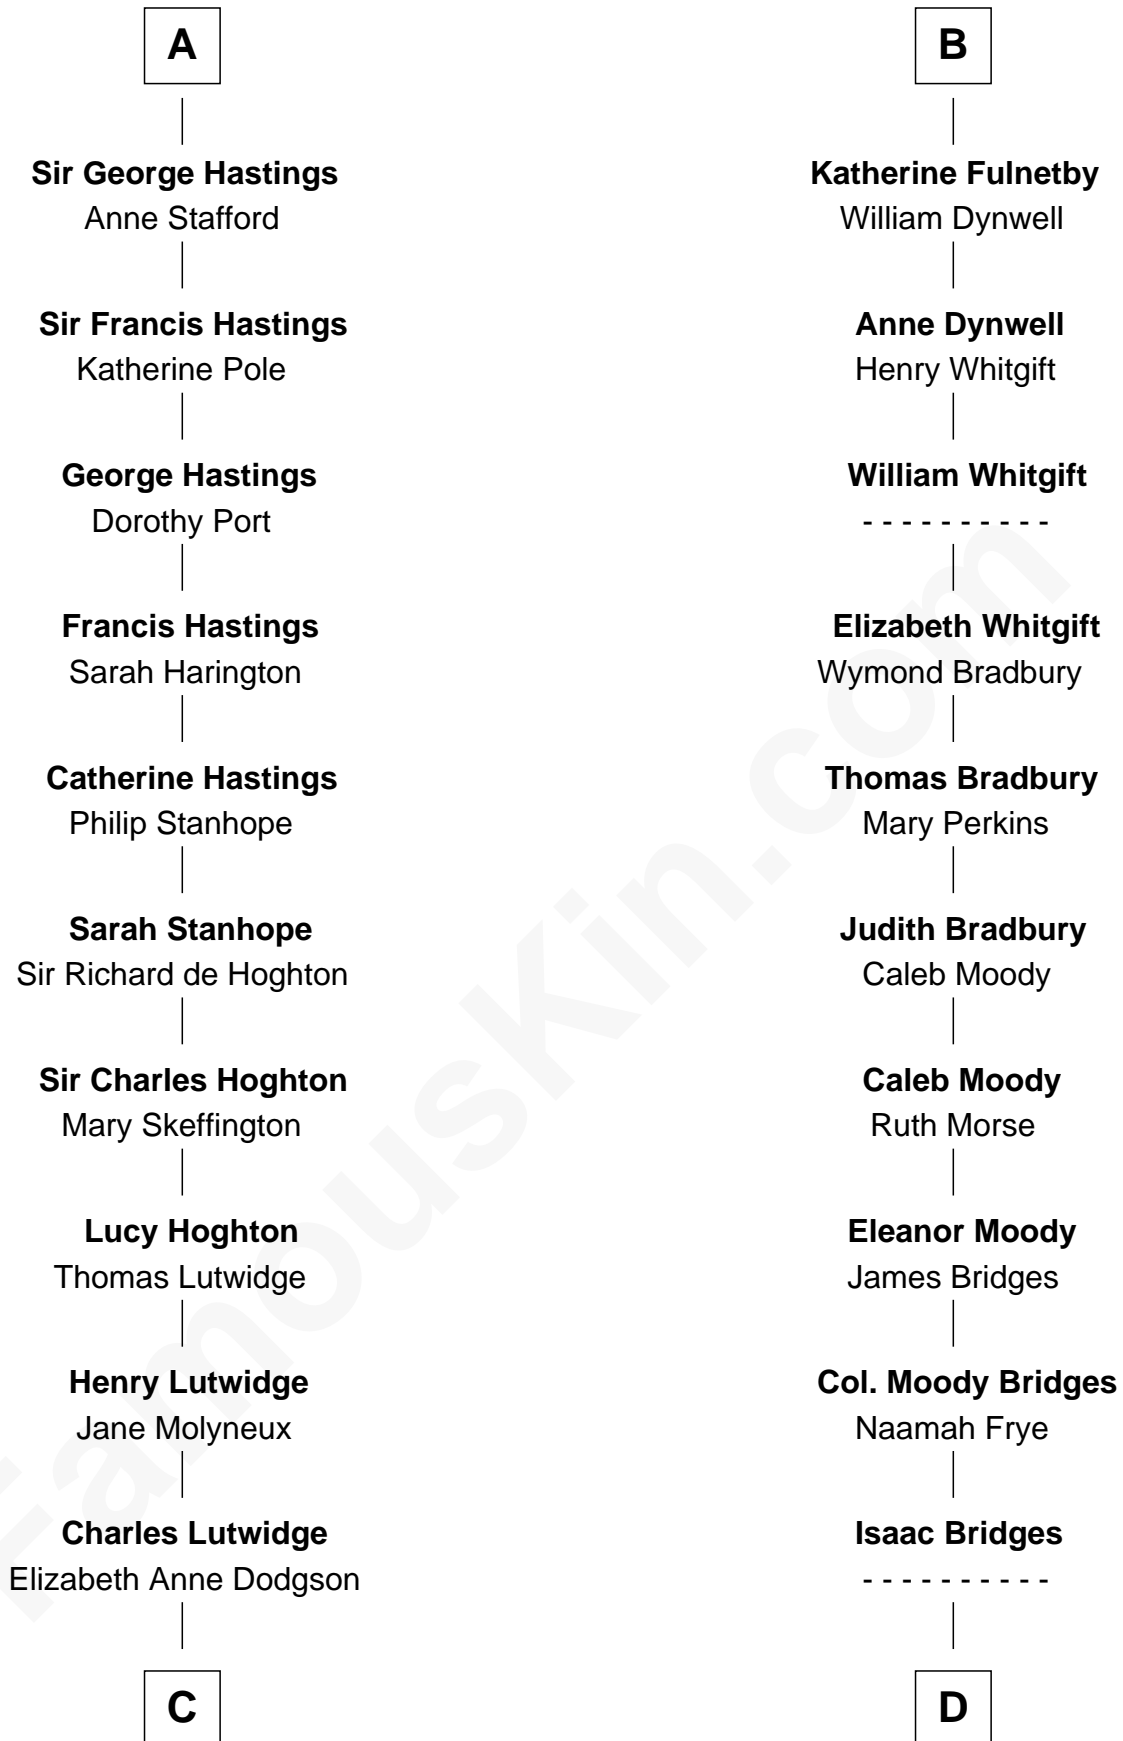

FamousKin.com

Relationship Chart of

Lewis Carroll

Author of Alice in Wonderland

18th cousin 3 times removed of

Owen Brewster

54th Governor of Maine

Bartholomew de Badlesmere

Margery de Badlesmere

Sir William de Ros

Maud de Roos

John de Welles

John de Welles

Eleanor de Mowbray

Eudo de Welles

Maud de Greystoke

Sir Lionel de Welles

Joan de Waterton

Margaret de Welles

Sir Thomas Dymoke

Jane Dymoke

John Fulnetby

B

C

Margaret Owen

Owen W. Bridges

Lydia A. -----

Carrie S. Bridges

William Edmund Brewster

Owen Brewster

54th Governor of Maine

FamousKin.com