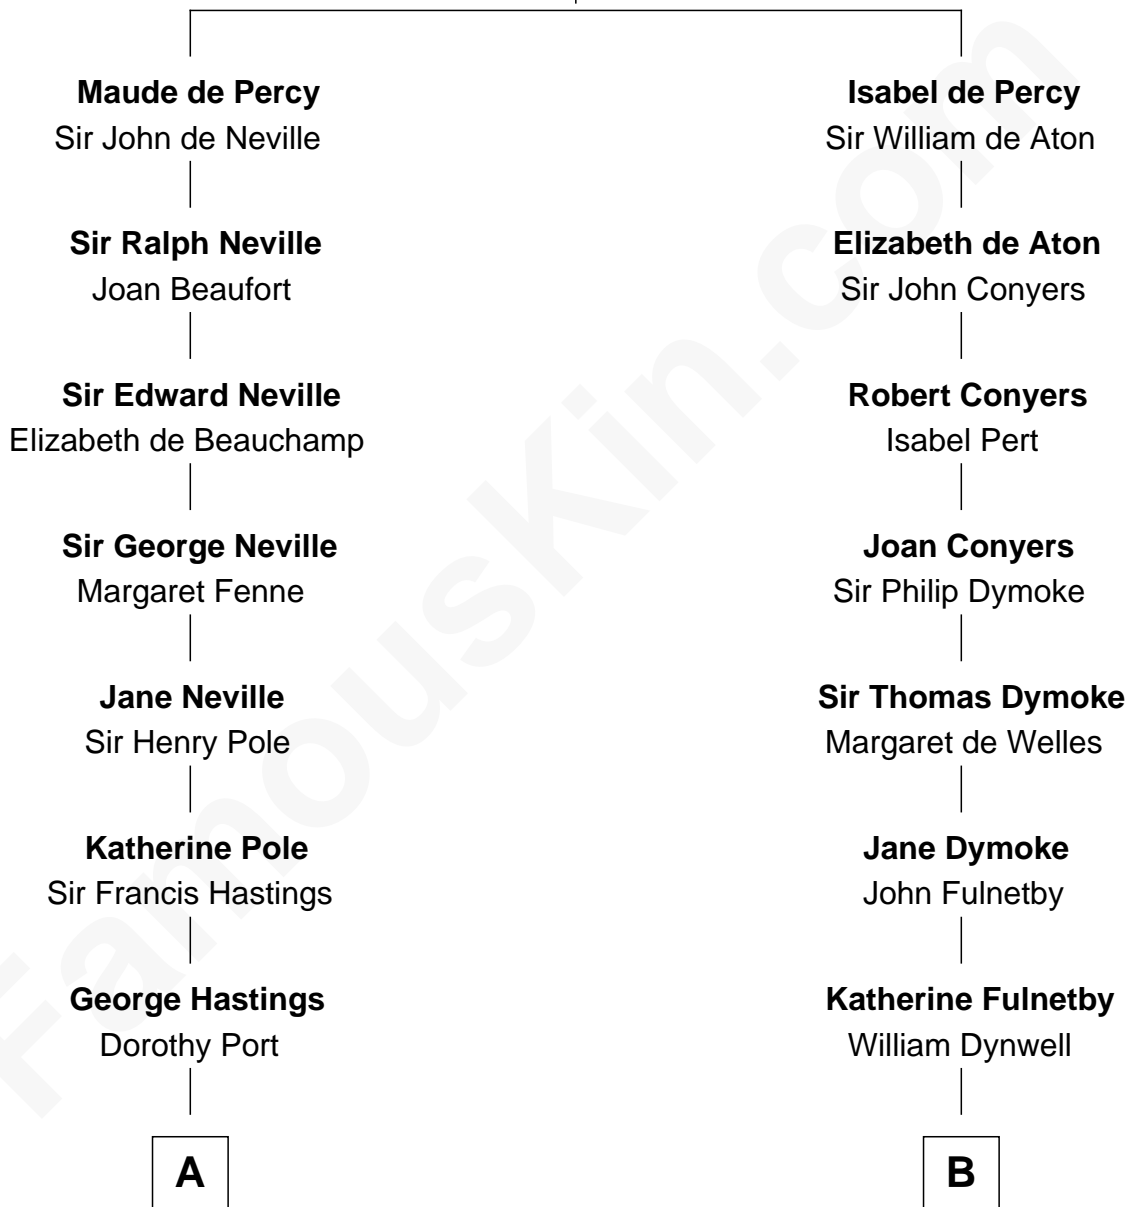

## Relationship Chart of

### Lewis Carroll

*Author of Alice in Wonderland*

15th cousin 5 times removed of

**Owen Brewster**

*54th Governor of Maine*

**Sir Henry de Percy**

Idoine de Clifford

**C**

Rev. Otis Bridges

Margaret Owen

Owen W. Bridges

Lydia A. - - - - -

Carrie S. Bridges

William Edmund Brewster

Owen Brewster

*54th Governor of Maine*