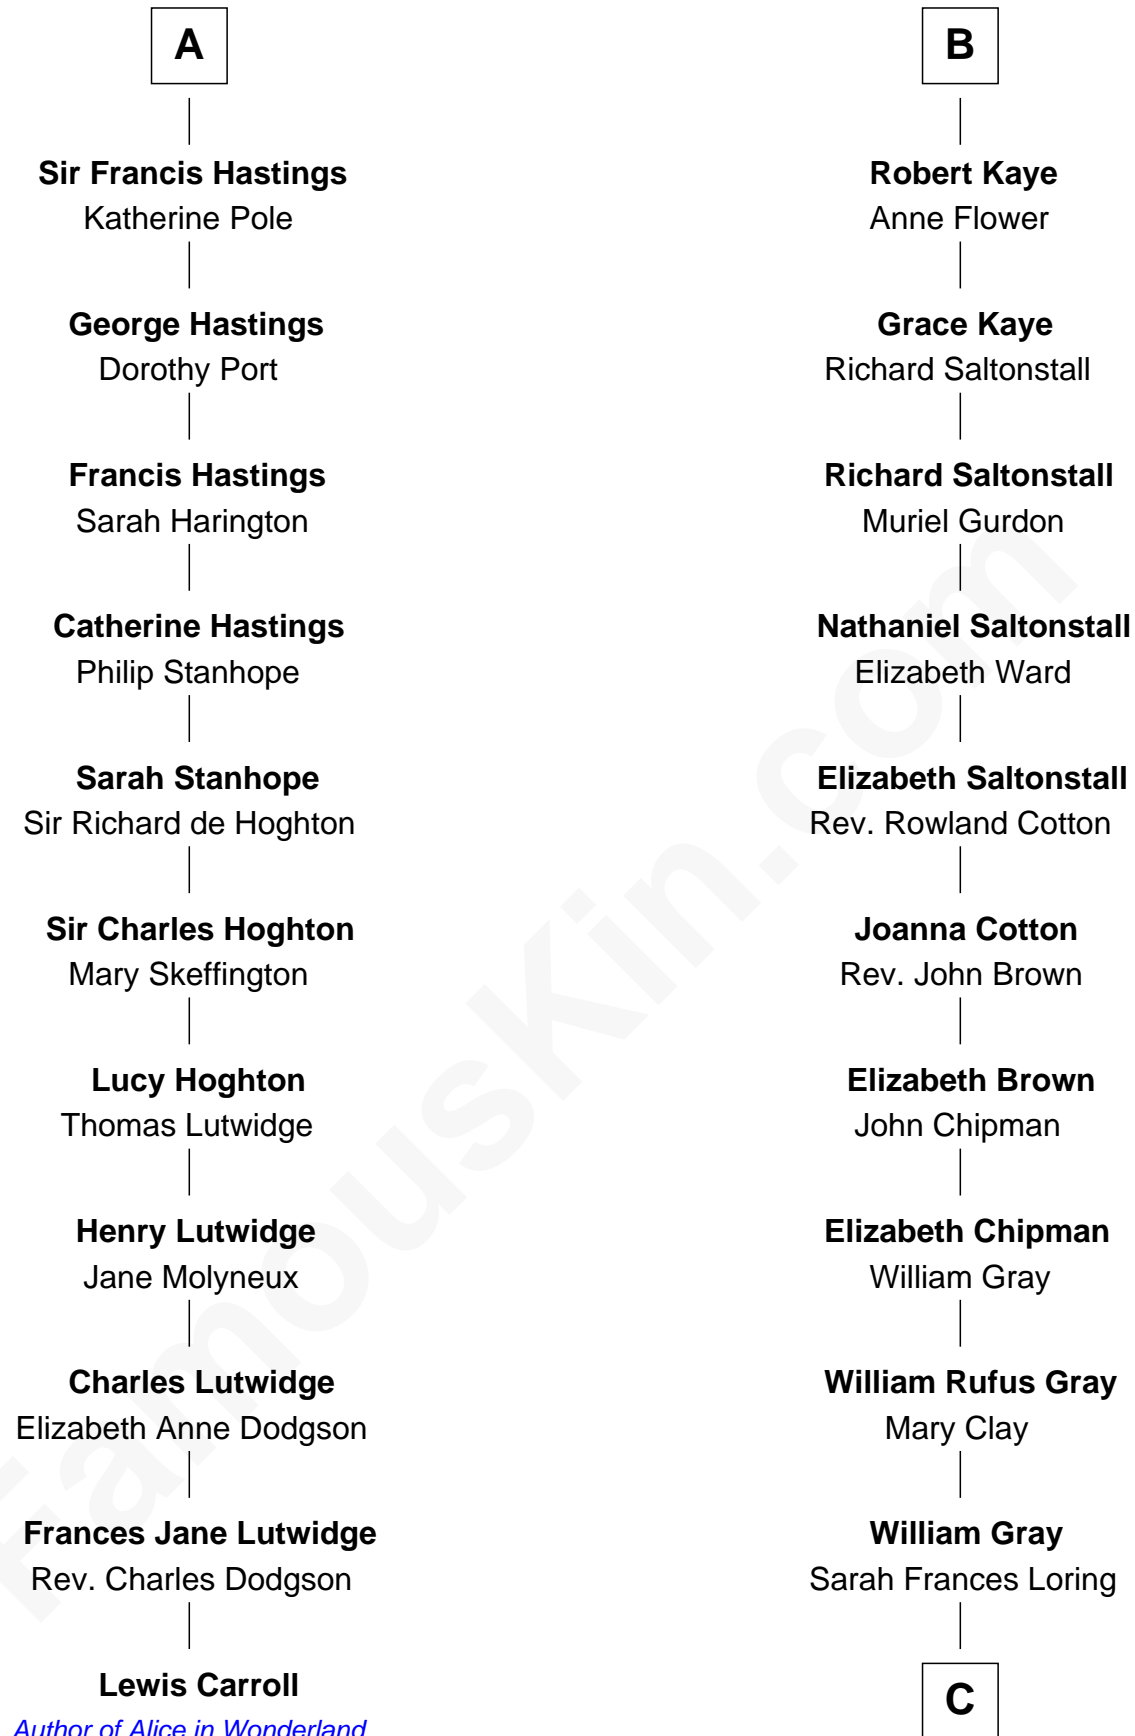

## Relationship Chart of

### Lewis Carroll

*Author of Alice in Wonderland*

17th cousin 3 times removed of

**Story Musgrave**  
*NASA Astronaut*

**C**

Edward Gray

Elizabeth Gray Story

Marguerite Gray

John Butler Swann

Marguerite Swann

Percy Musgrave

Story Musgrave

*NASA Astronaut*

FamousKin.com