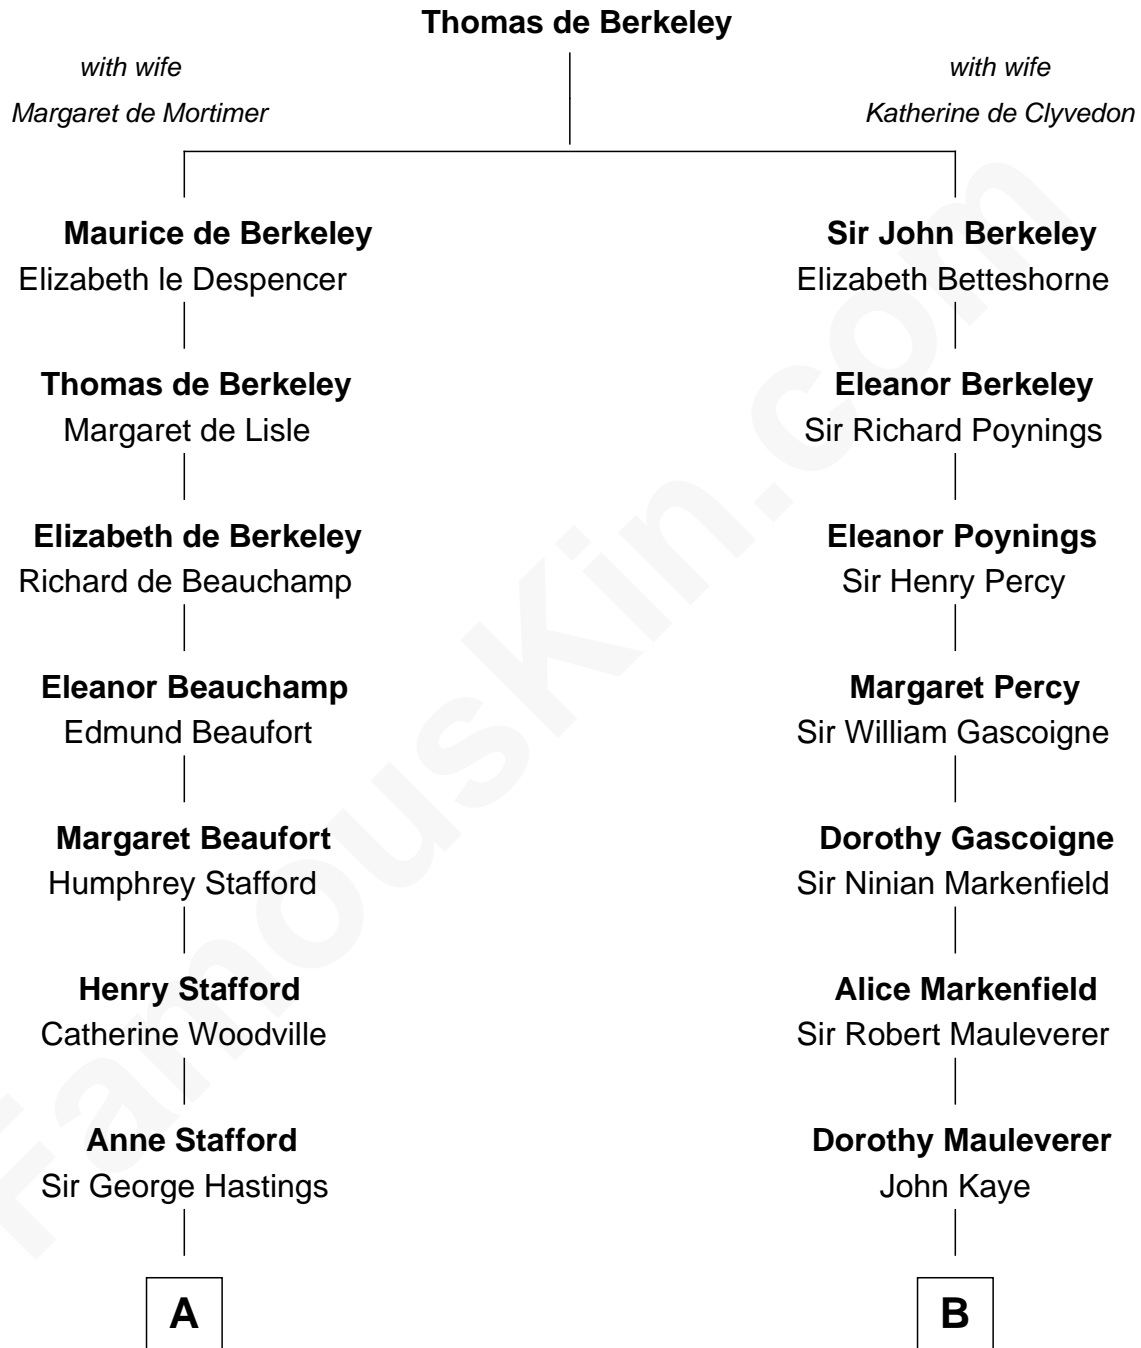

# FamousKin.com

## Relationship Chart of

### Lewis Carroll

*Author of Alice in Wonderland*

17th cousin 3 times removed of

**Story Musgrave**  
*NASA Astronaut*

**C**

Edward Gray

Elizabeth Gray Story

Marguerite Gray