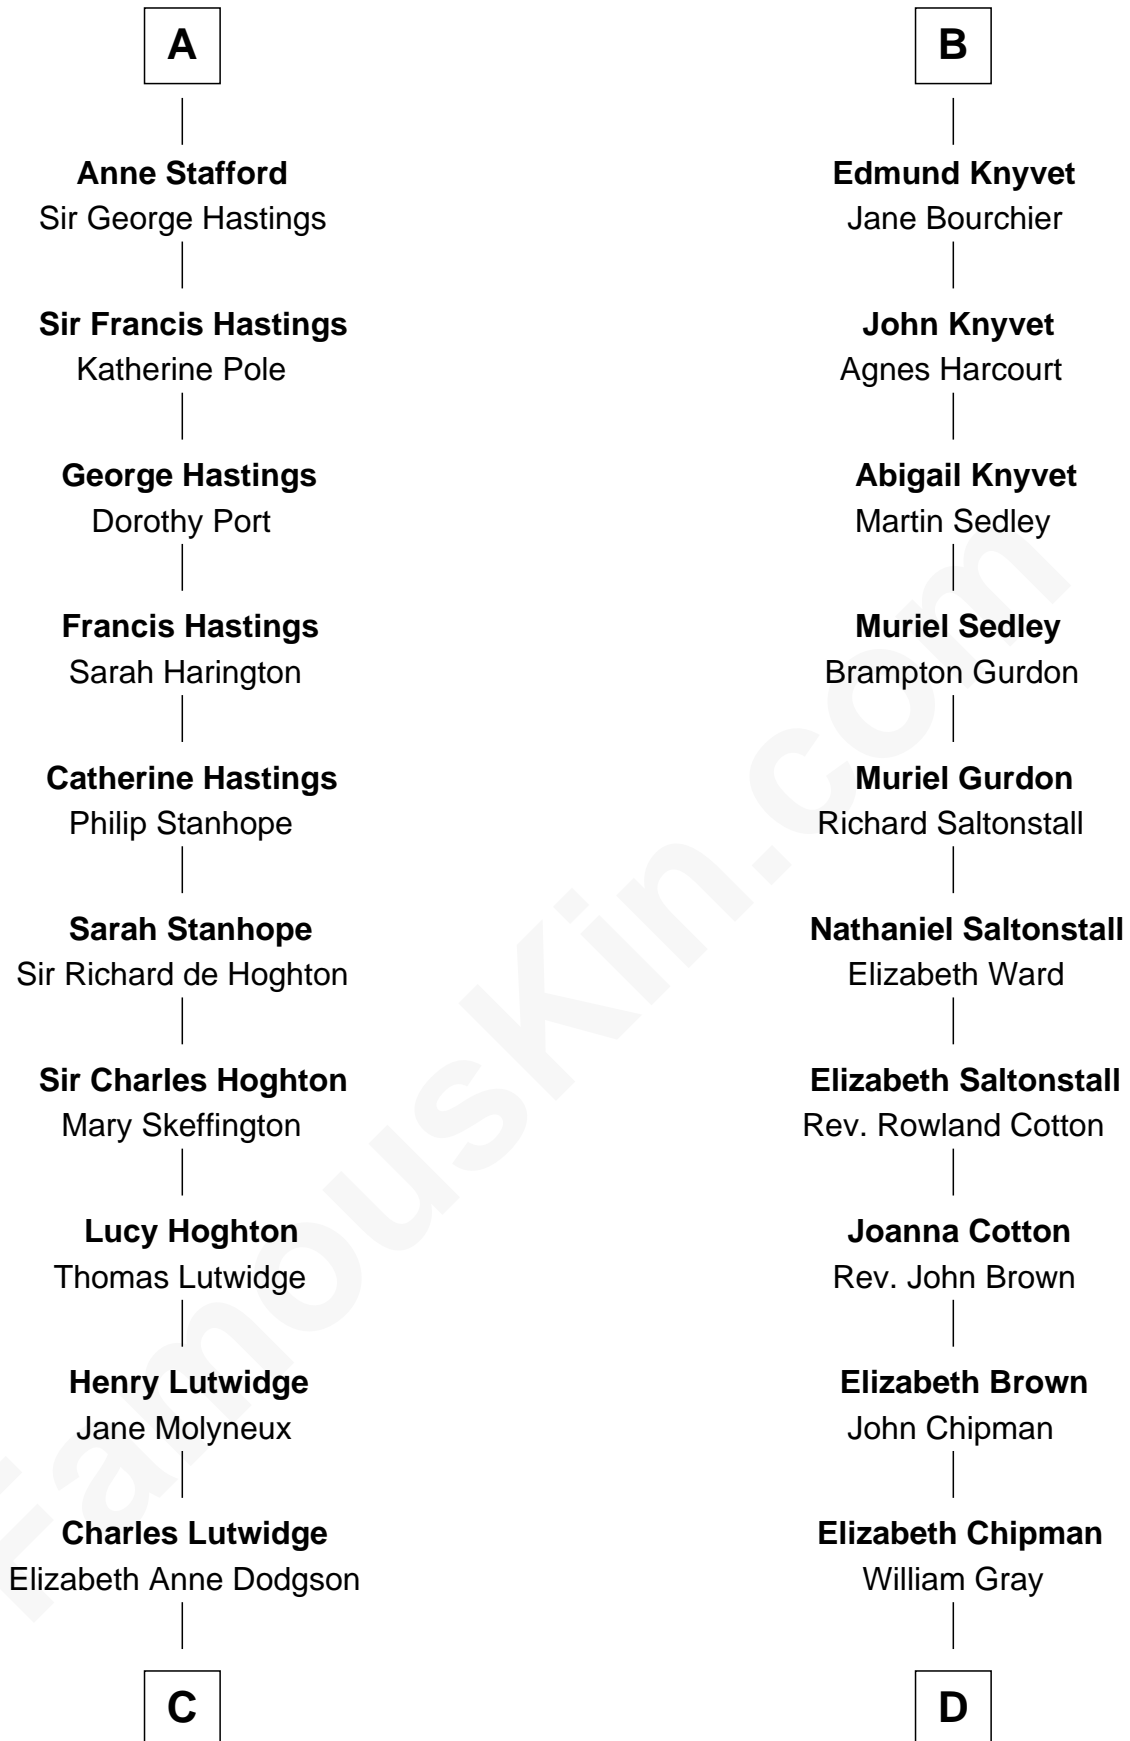

FamousKin.com Relationship Chart of

Lewis Carroll

Author of Alice in Wonderland

18th cousin of

Horace Gray

U.S. Supreme Court Justice

Sir Gilbert de Clare

Joan of Acre

Horace Gray

U.S. Supreme Court Justice

FamousKin.com