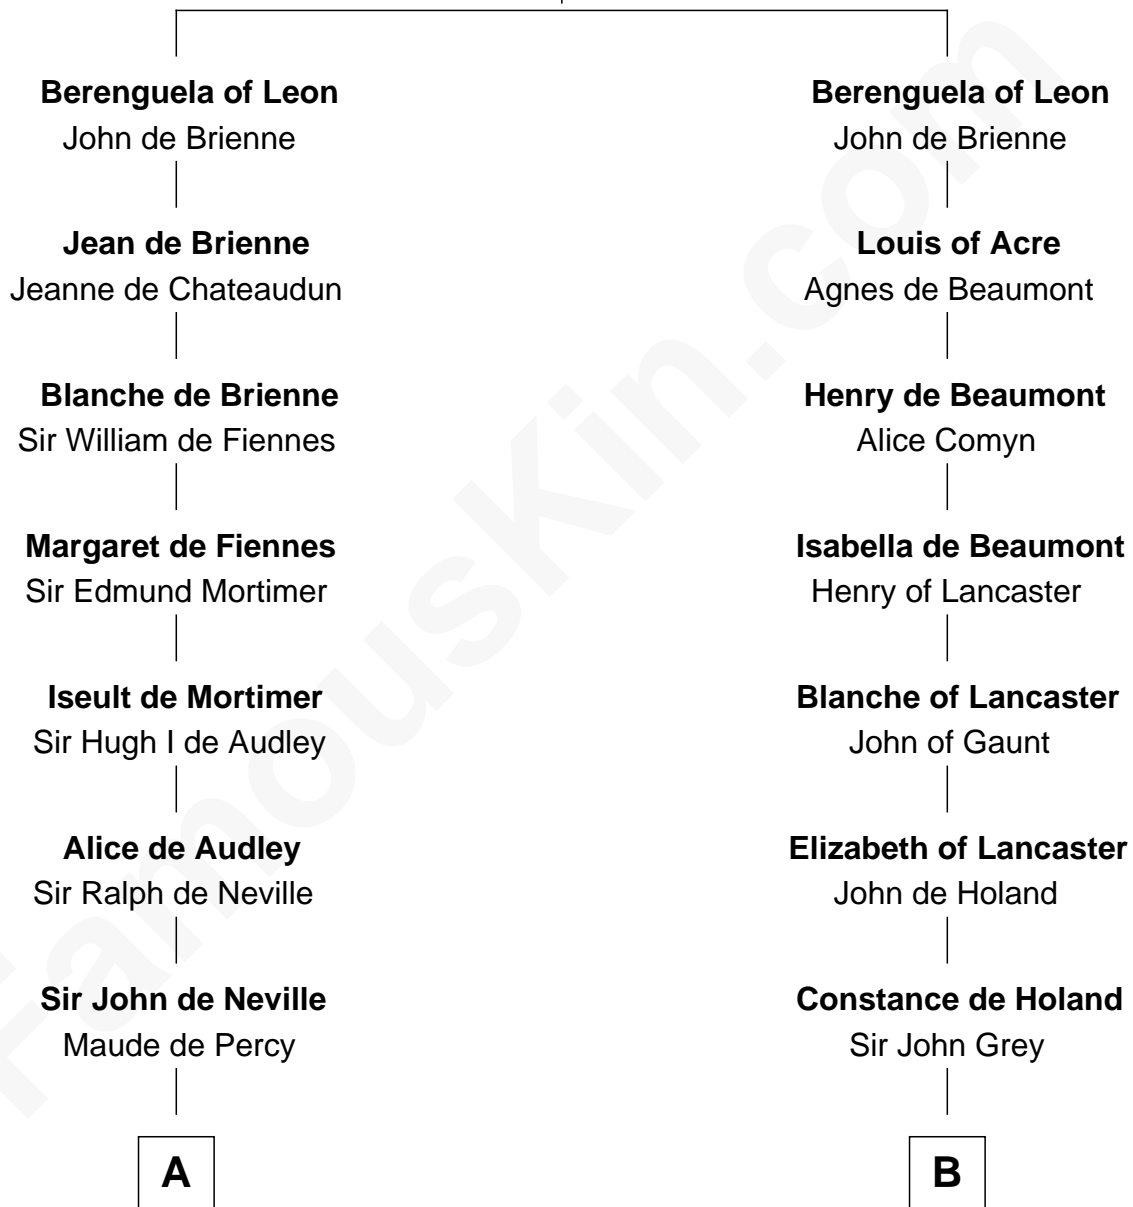

FamousKin.com

Relationship Chart of

Lewis Carroll

Author of Alice in Wonderland

20th cousin 1 time removed of

Horace Gray

U.S. Supreme Court Justice

Alfonso IX, King of Leon

Berengaria of Castile

C

Lucy Hoghton
Thomas Lutwidge

Henry Lutwidge
Jane Molyneux

Charles Lutwidge
Elizabeth Anne Dodgson

Frances Jane Lutwidge
Rev. Charles Dodgson

Lewis Carroll
Author of Alice in Wonderland