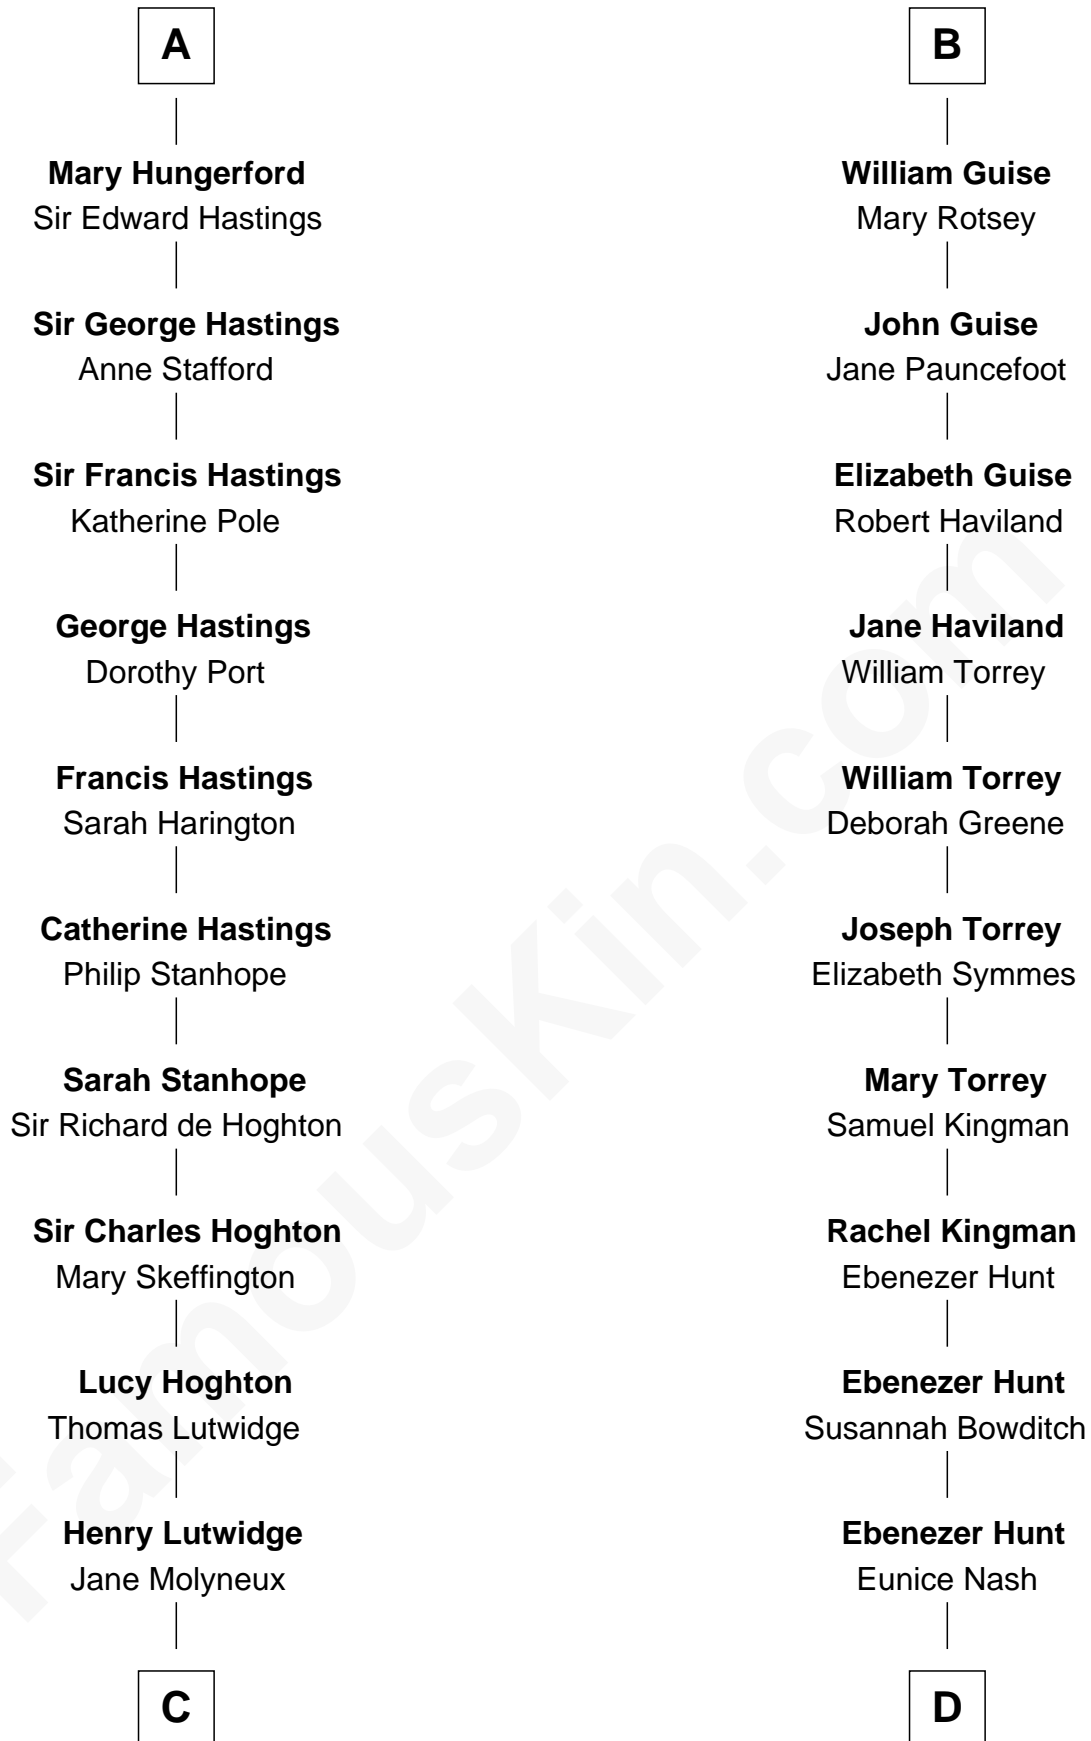

FamousKin.com

Relationship Chart of Lewis Carroll

Author of Alice in Wonderland

19th cousin 2 times removed of

Linda Hunt

TV and Movie Actress

C

Charles Lutwidge
Elizabeth Anne Dodgson

Frances Jane Lutwidge
Rev. Charles Dodgson

Lewis Carroll
Author of Alice in Wonderland

D

Charles Edwin Hunt
Marcia E. Phillips

Charles Phillips Hunt
Ella Maria Read

Charles Edwin Hunt
Louise Phipps Davy

Raymond Davy Hunt
Elsie R. Doying