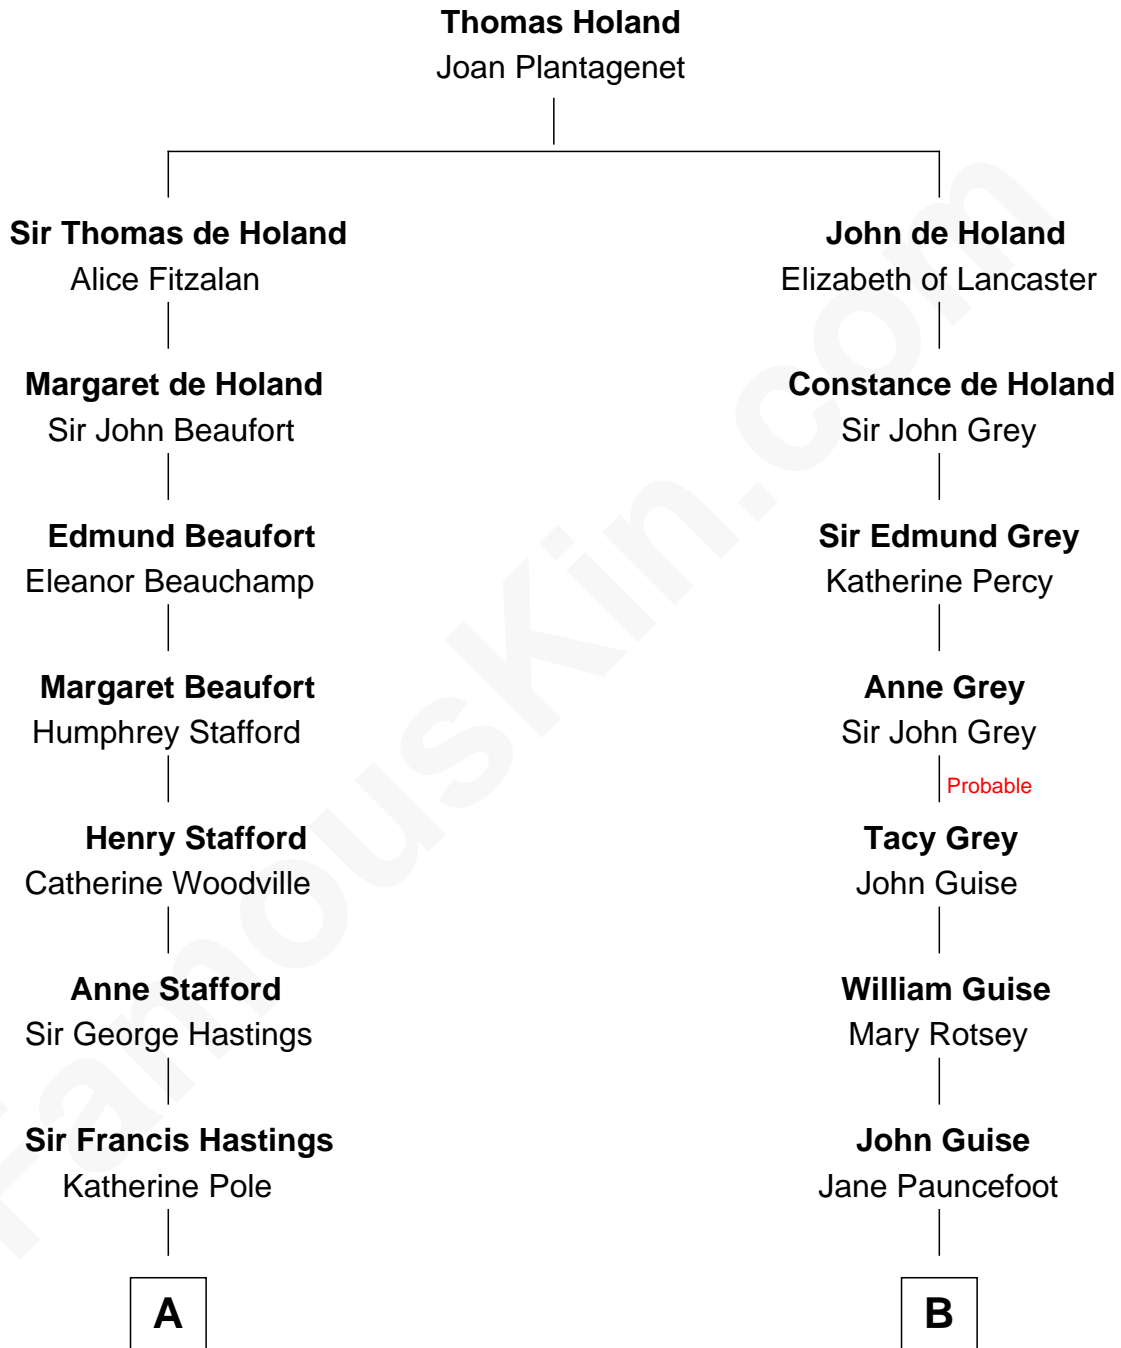

FamousKin.com

Relationship Chart of Lewis Carroll

Author of Alice in Wonderland

16th cousin 3 times removed of

Linda Hunt

TV and Movie Actress

C

Charles Edwin Hunt
Louise Phipps Davy