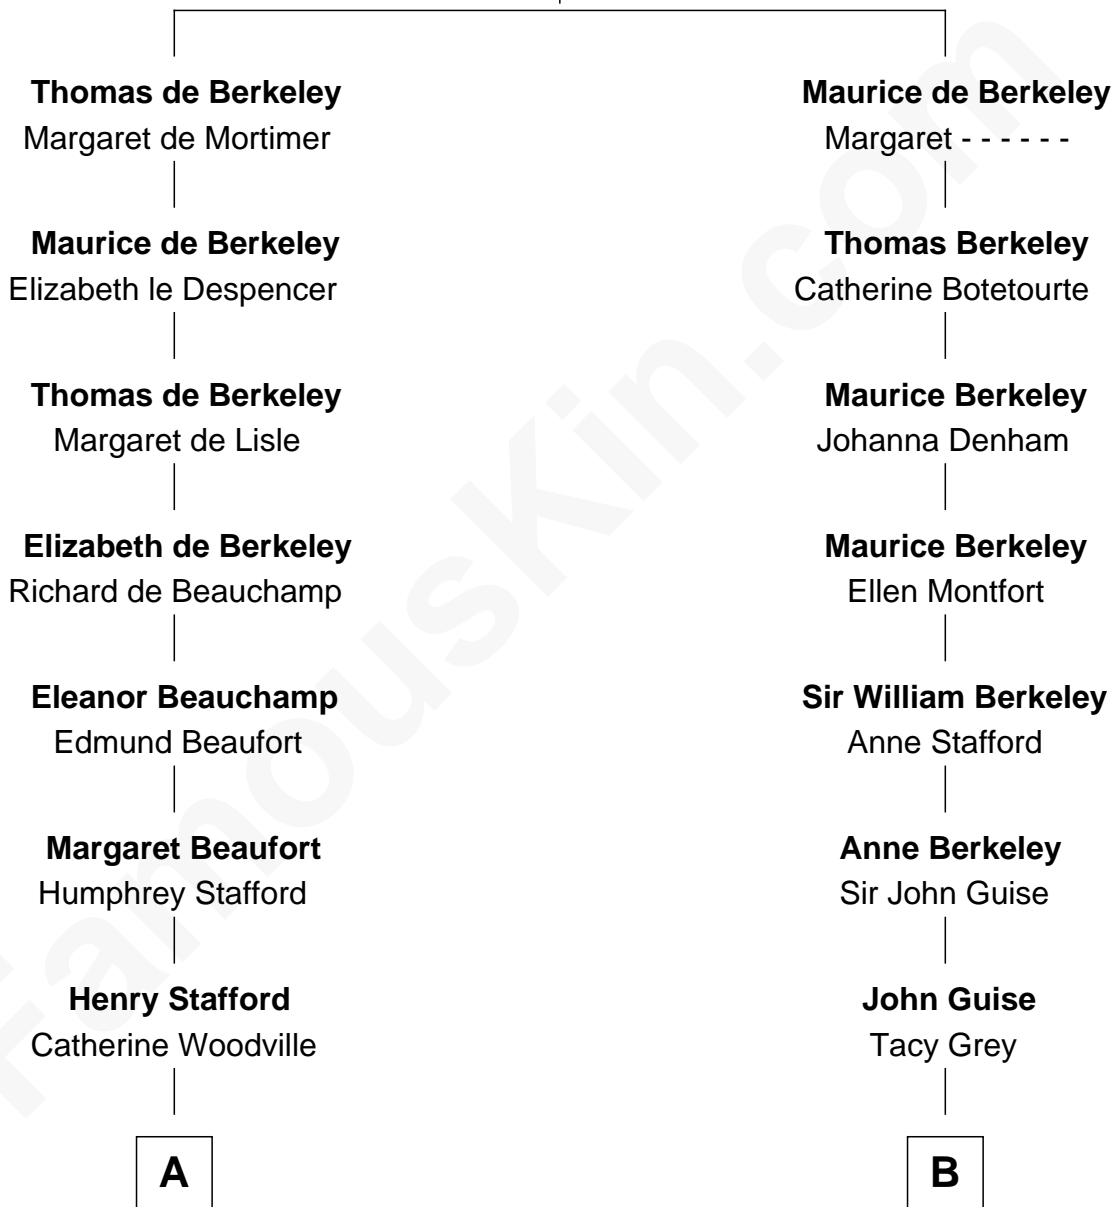

FamousKin.com

Relationship Chart of

Lewis Carroll

Author of Alice in Wonderland

18th cousin 3 times removed of

Linda Hunt

TV and Movie Actress

Sir Maurice de Berkeley

Eve la Zouche

C

Frances Jane Lutwidge

Rev. Charles Dodgson

Lewis Carroll

Author of Alice in Wonderland

D

Charles Edwin Hunt