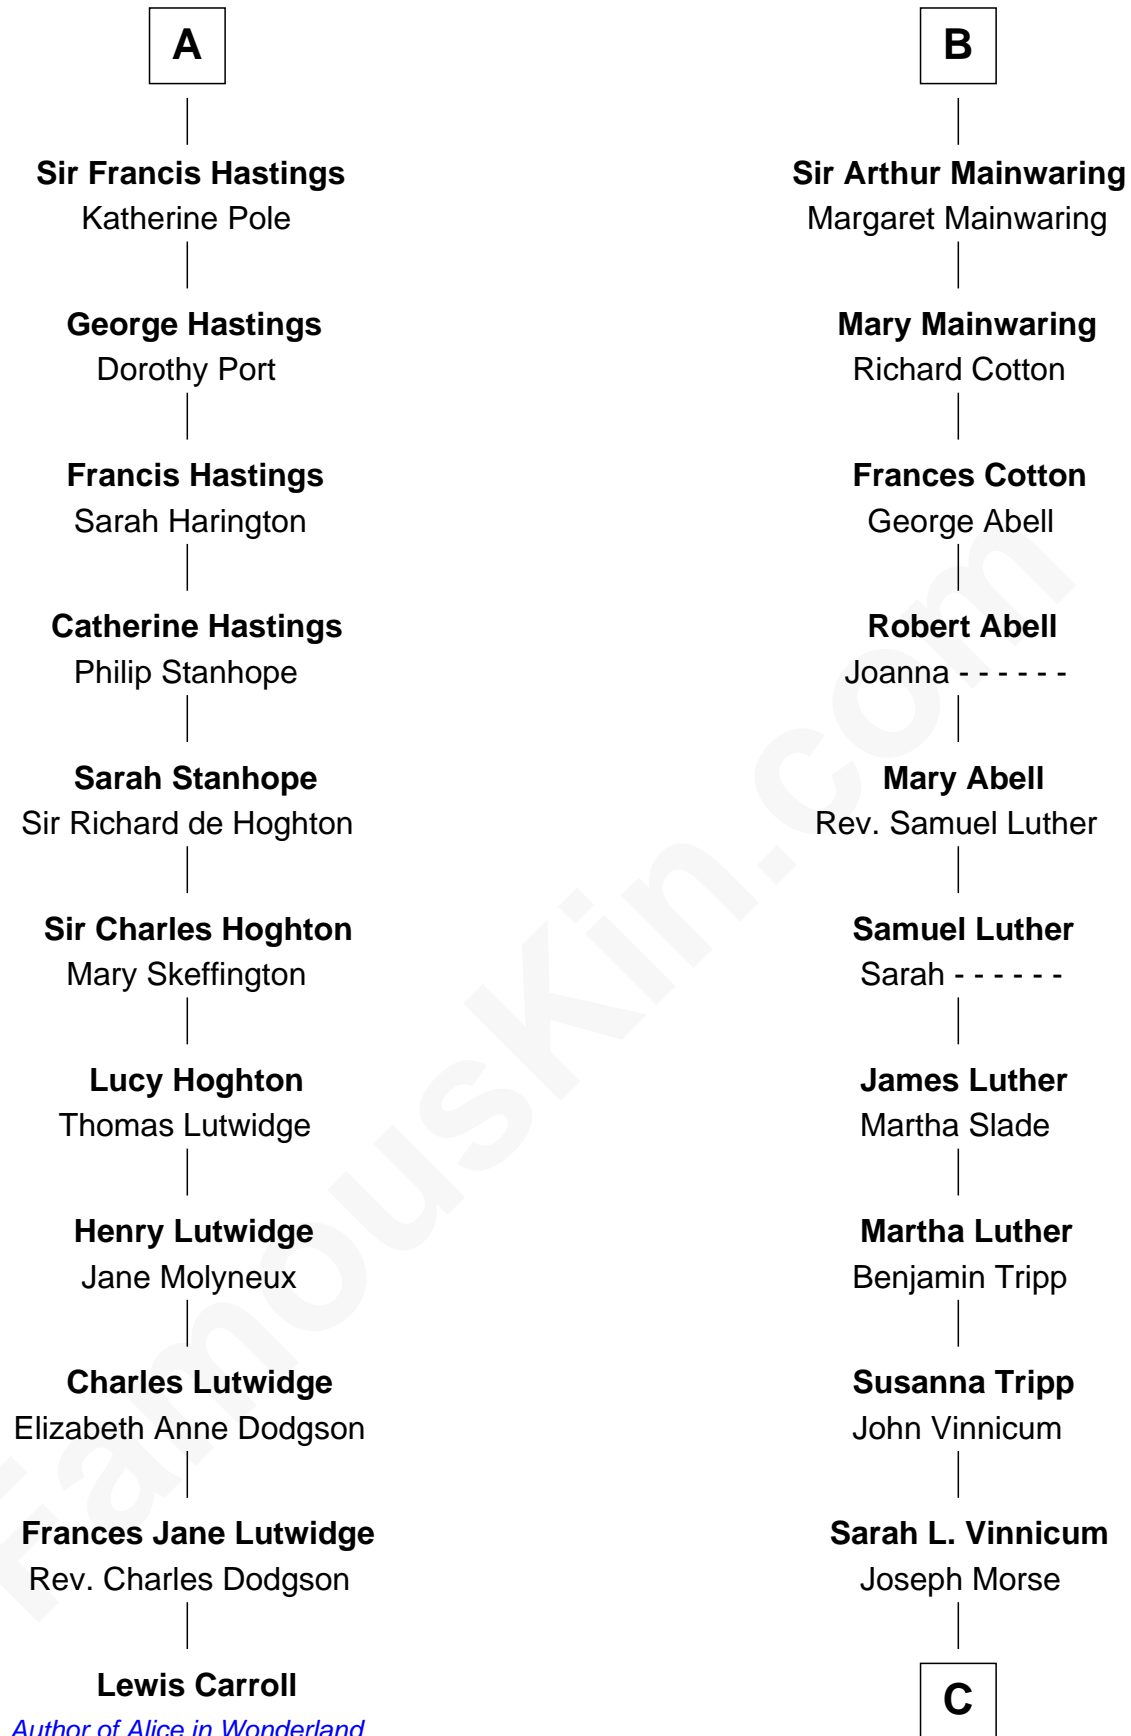

## Relationship Chart of

### Lewis Carroll

*Author of Alice in Wonderland*

17th cousin 2 times removed of

### Lizzie Borden

*Accused Murderess*

**C**

**Anthony Morse**

Rhoda Morrison

**Sarah Anthony Morse**

Andrew Jackson Borden

**Lizzie Borden**

*Accused Murderess*

FamousKin.com