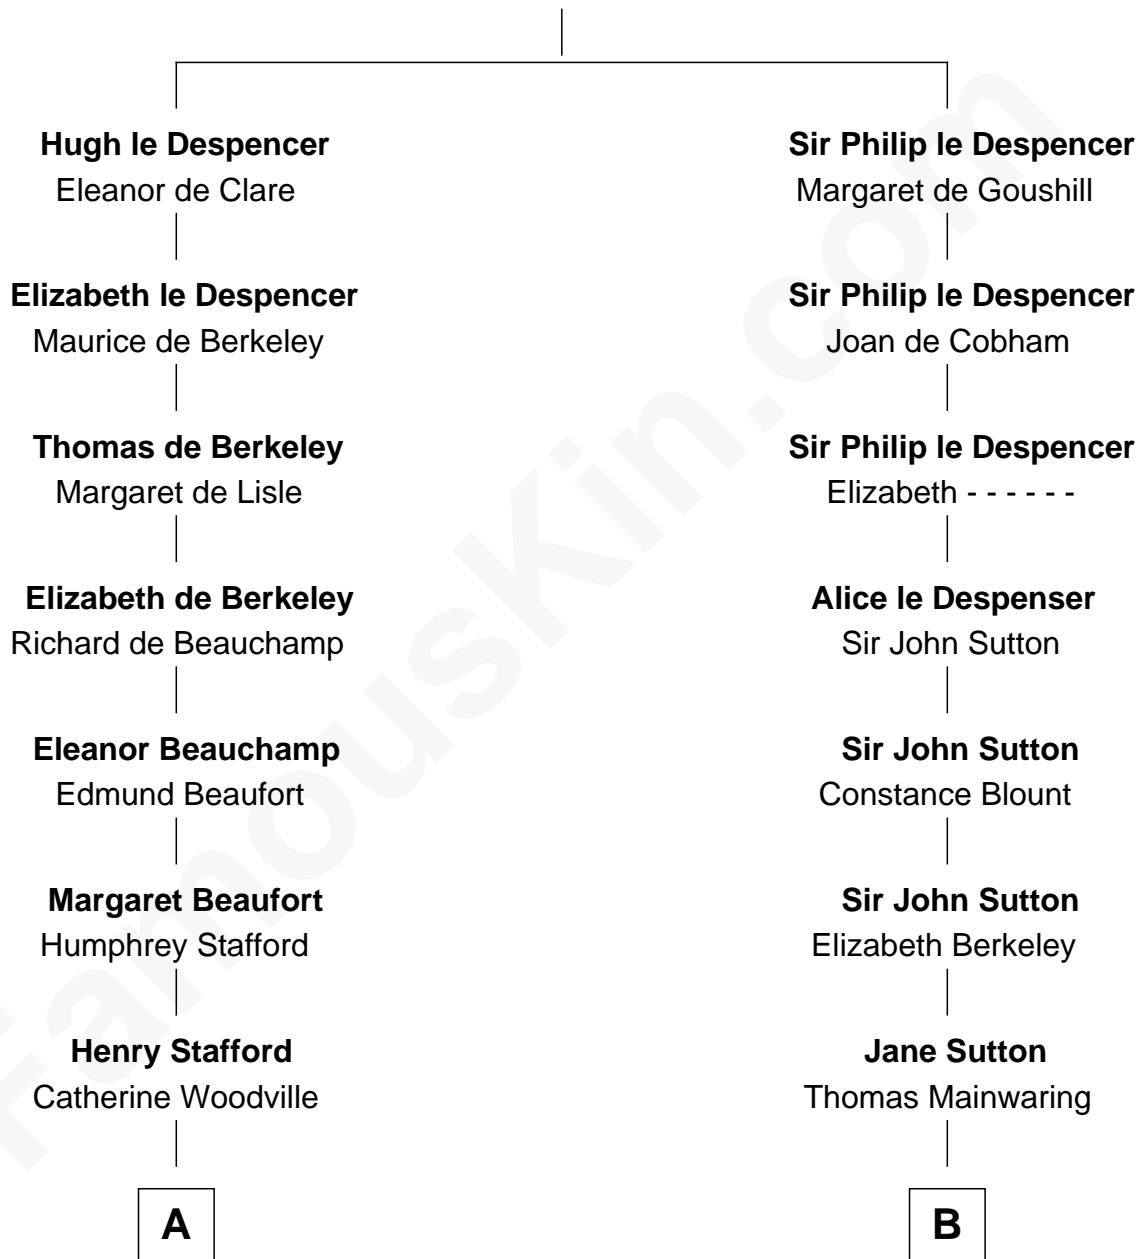

## Relationship Chart of

### Lewis Carroll

*Author of Alice in Wonderland*

18th cousin 2 times removed of

### Lizzie Borden

*Accused Murderess*

**Sir Hugh le Despencer**  
Isabella de Beauchamp

**C**

**Frances Jane Lutwidge**

Rev. Charles Dodgson

**Lewis Carroll**

*Author of Alice in Wonderland*

*Accused Murderess*