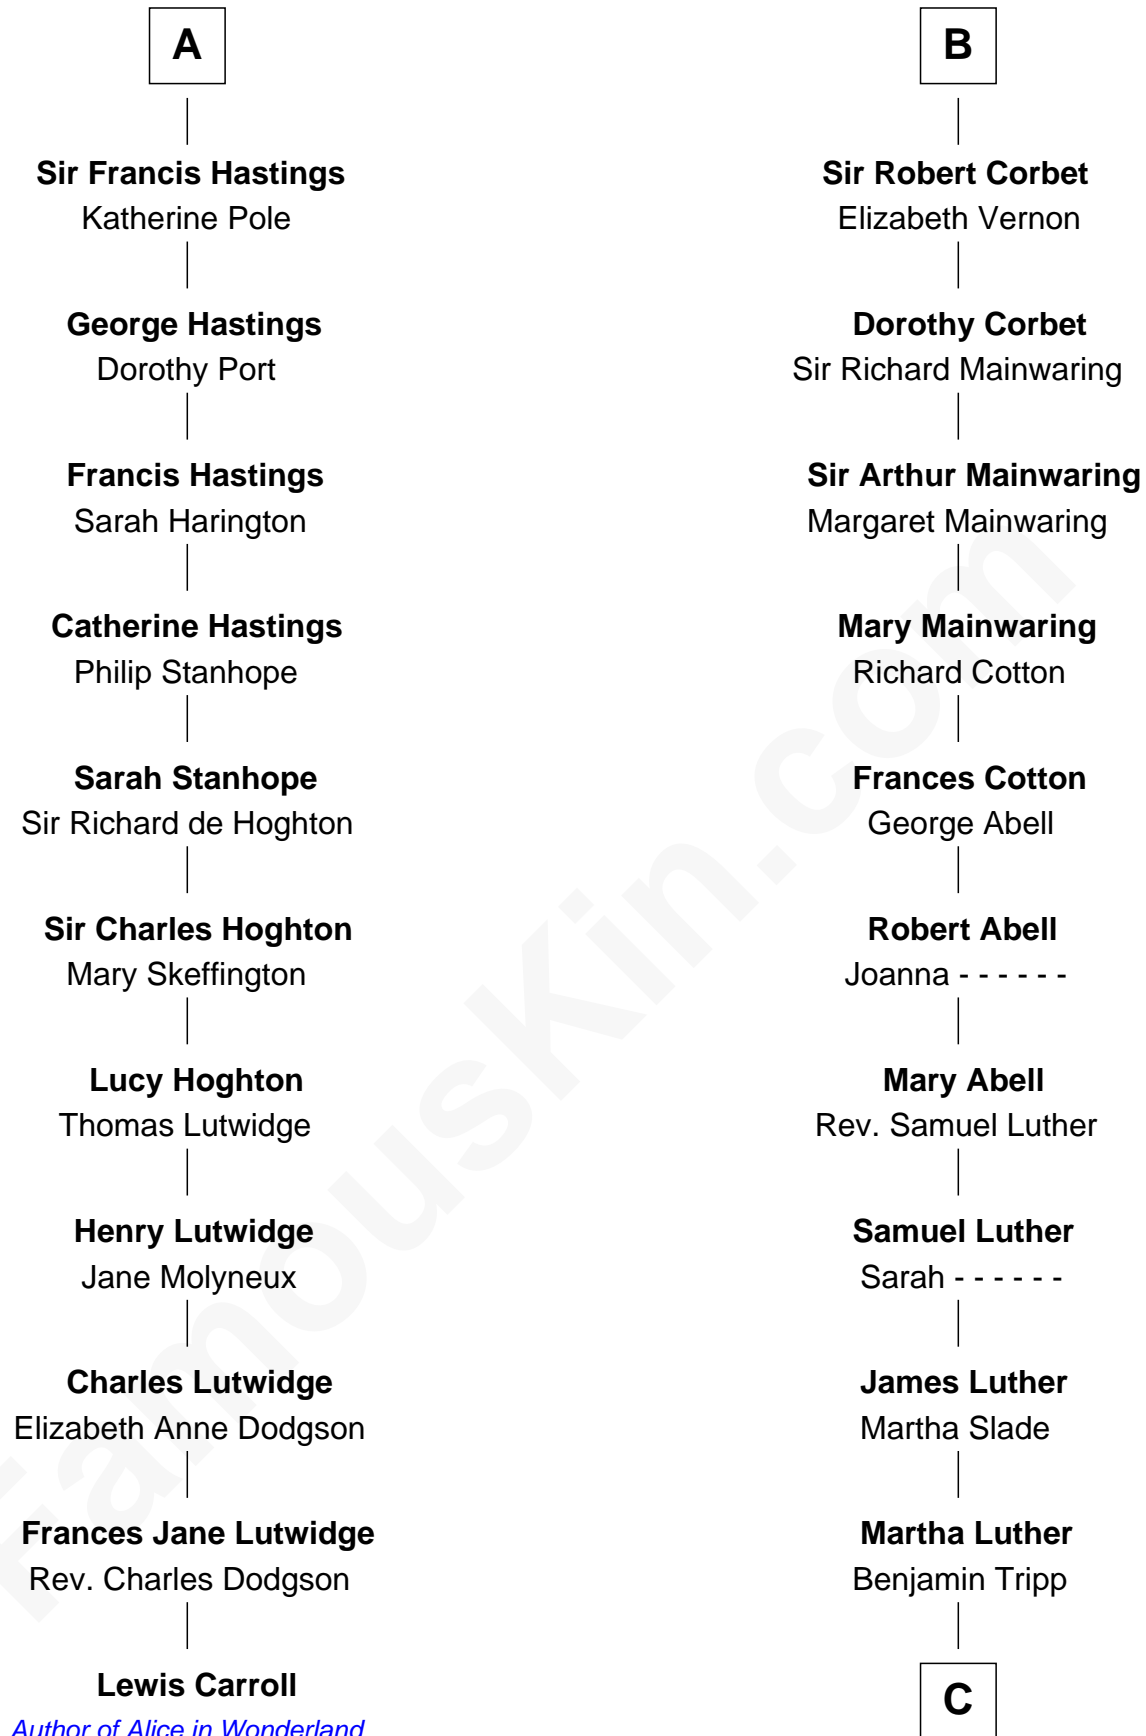

FamousKin.com Relationship Chart of

Lewis Carroll

Author of Alice in Wonderland

17th cousin 4 times removed of

Lizzie Borden

Accused Murderess

Hugh le Despencer

Eleanor de Clare

Elizabeth Belknap

Anne Ferrers

Sir Walter Devereux

Elizabeth Devereux

Sir Richard Corbet

B

C

—
Susanna Tripp

John Vinnicum

—
Sarah L. Vinnicum

Joseph Morse

—
Anthony Morse

Rhoda Morrison

—
Sarah Anthony Morse

Andrew Jackson Borden

—
Lizzie Borden

Accused Murderess