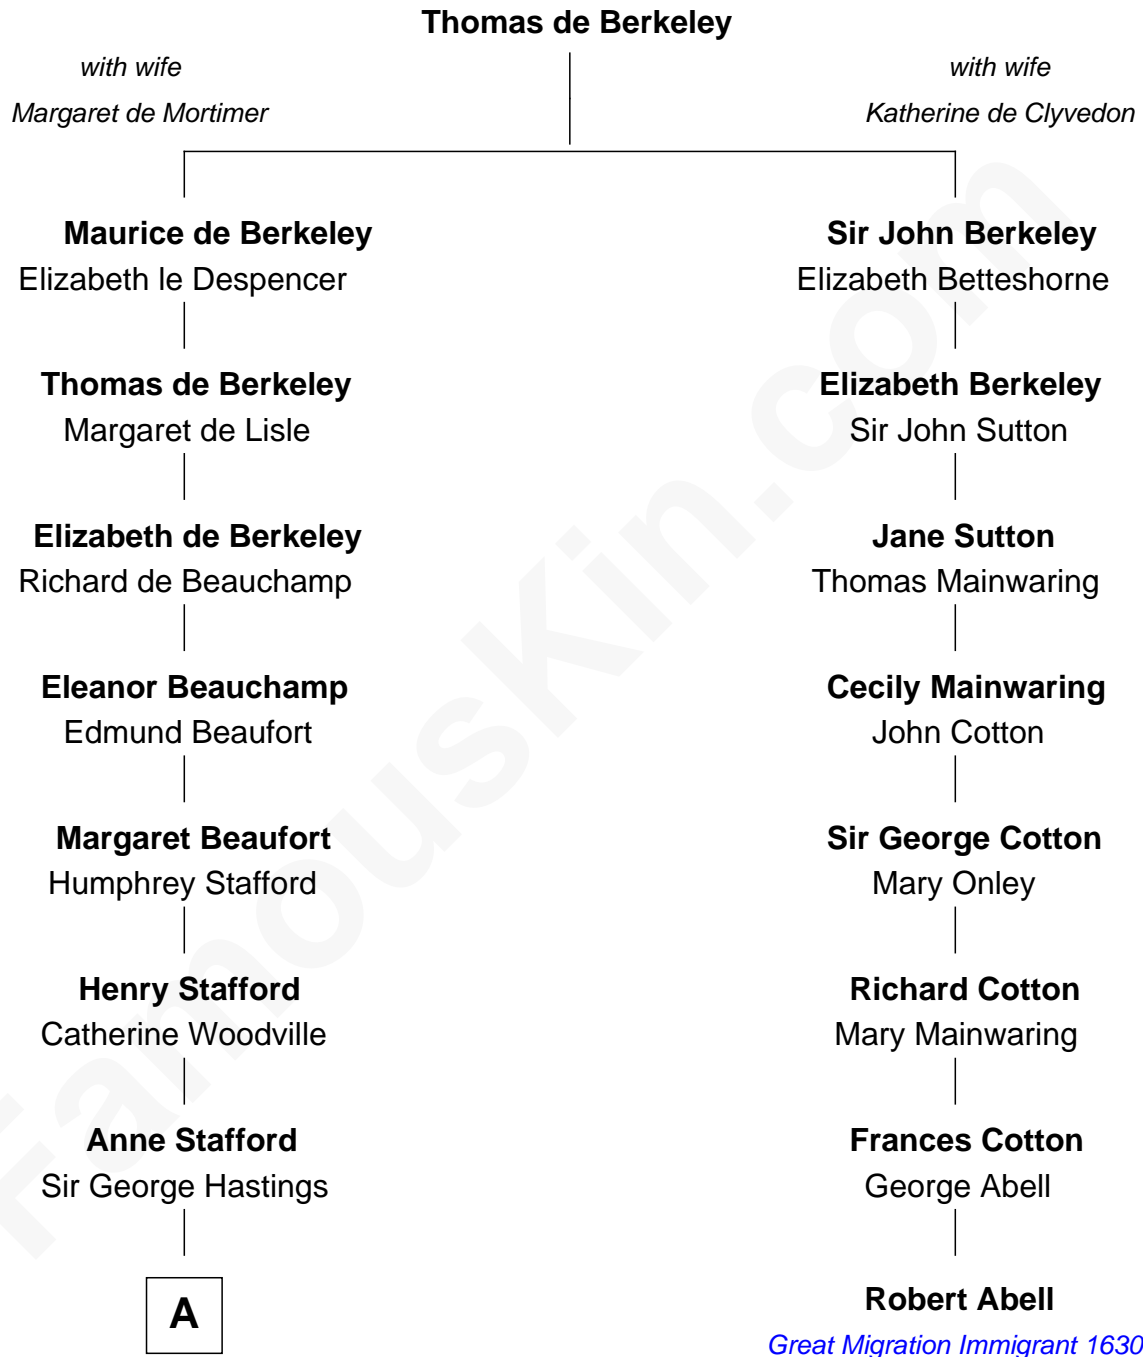

FamousKin.com Relationship Chart of Lewis Carroll

Author of Alice in Wonderland

7th cousin 10 times removed of

Robert Abell

(c1605 - 1663) Great Migration Immigrant 1630

A

—
Sir Francis Hastings

Katherine Pole

—
George Hastings

Dorothy Port

—
Francis Hastings

Sarah Harington

—
Catherine Hastings

Philip Stanhope

—
Sarah Stanhope

Sir Richard de Hoghton