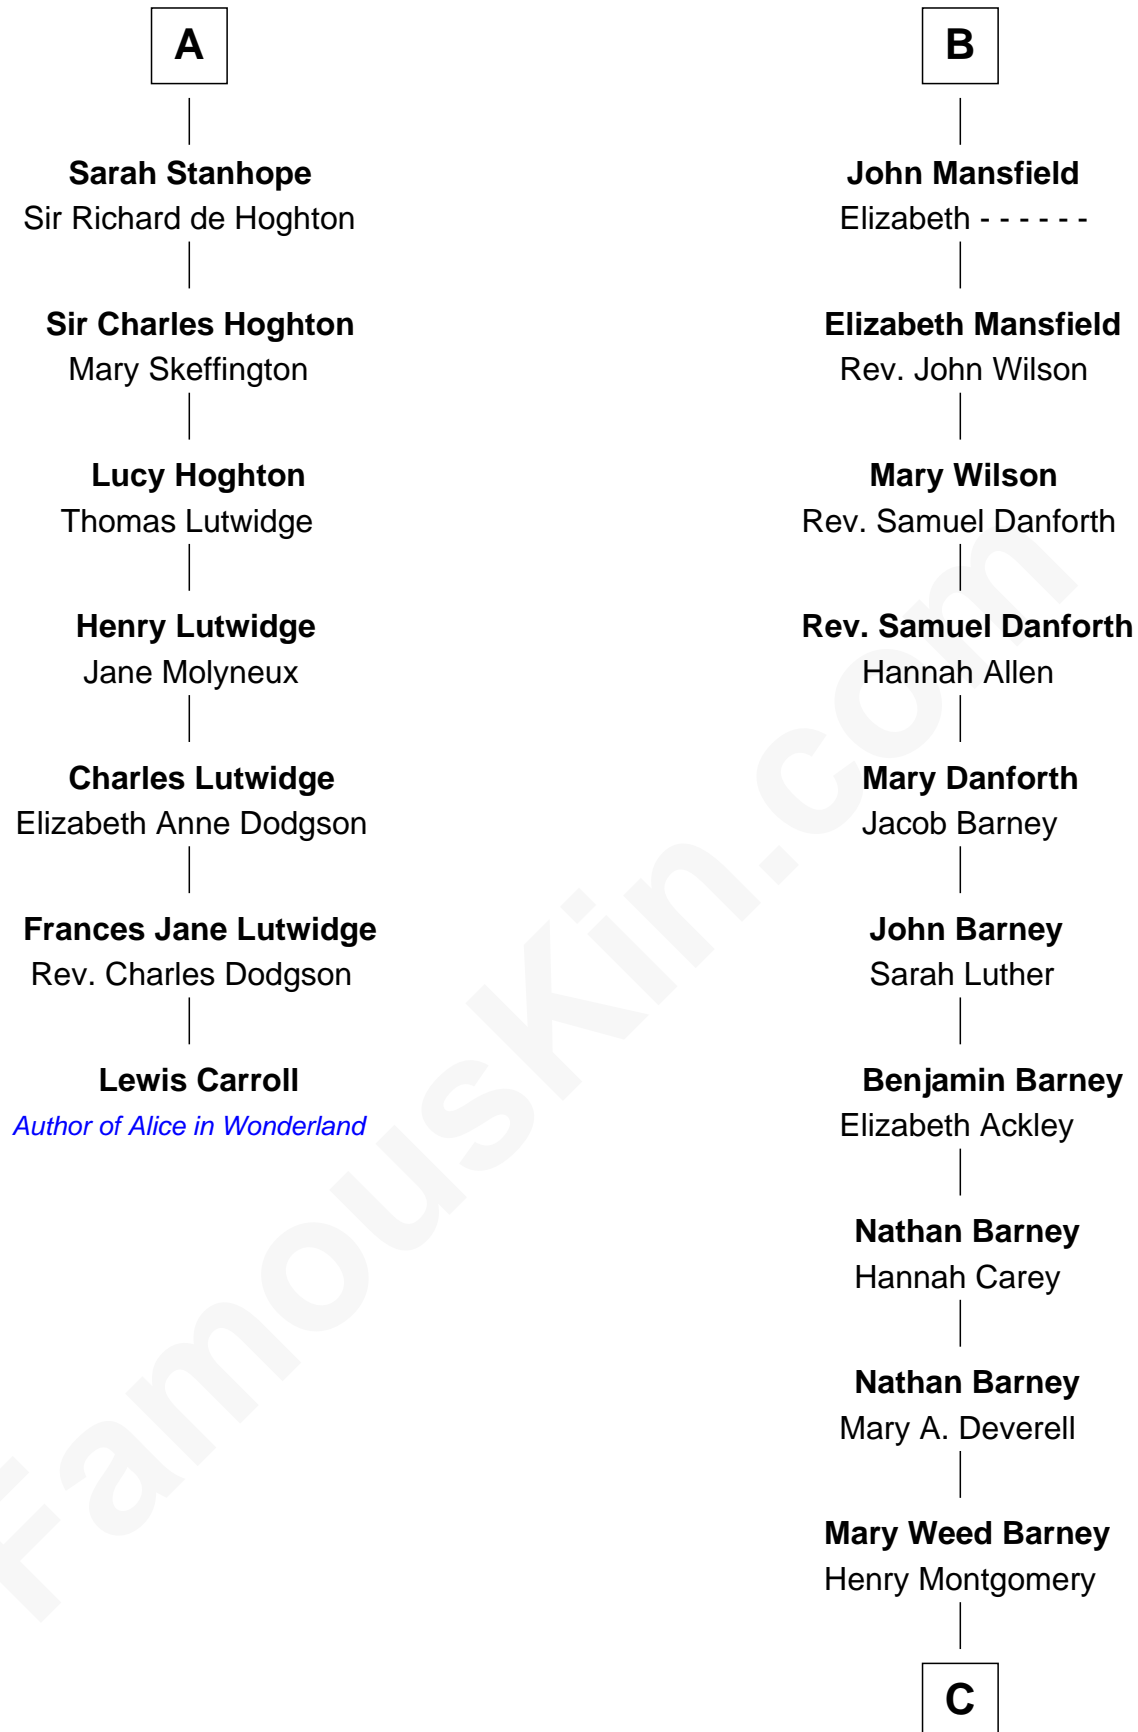

FamousKin.com

Relationship Chart of Lewis Carroll

Author of Alice in Wonderland

13th cousin 5 times removed of

Elizabeth Montgomery
TV Actress - "Bewitched"

C

Henry Montgomery
Elizabeth Bryan Allen

Elizabeth Montgomery
TV Actress - "Bewitched"

FamousKin.com