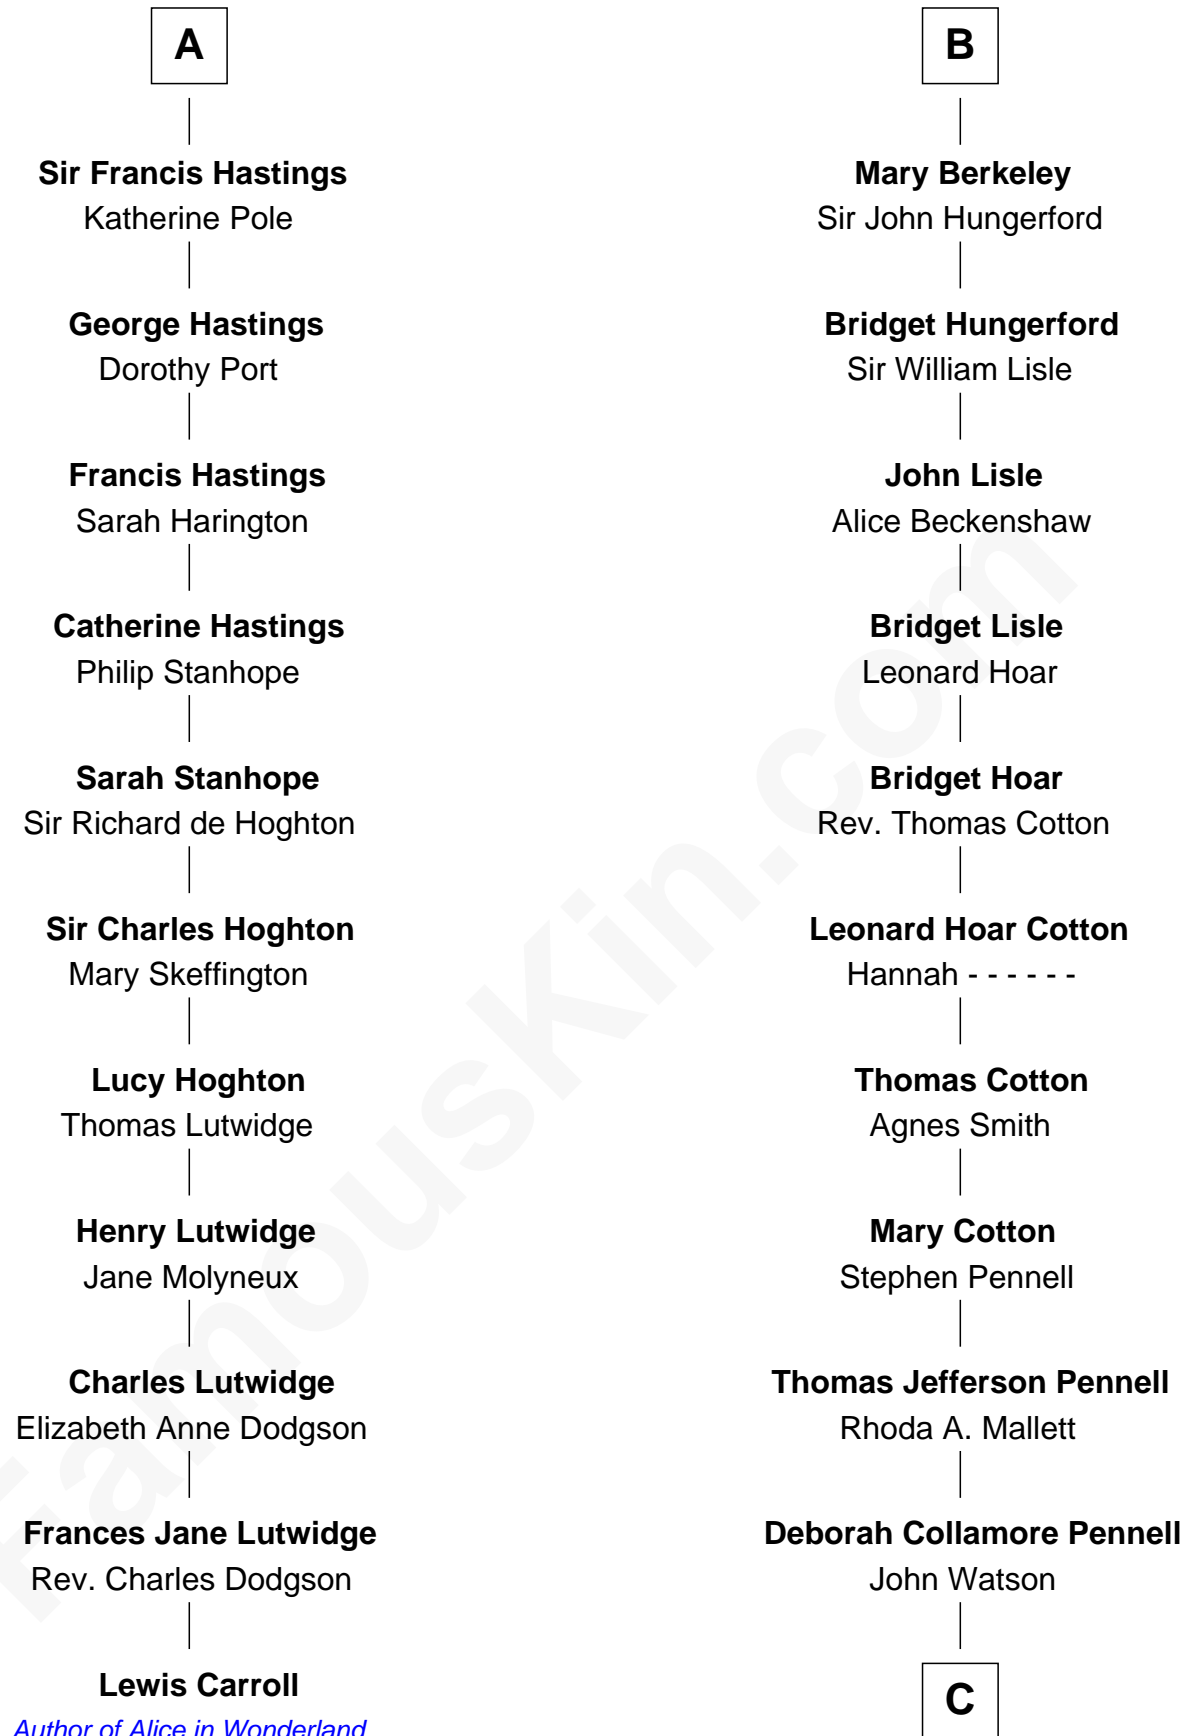

FamousKin.com

Relationship Chart of

Lewis Carroll

Author of Alice in Wonderland

17th cousin 3 times removed of

Warren Buffett

Chairman & CEO, Berkshire Hathaway

C

—
Susan Ann Watson

Ford Bela Barber

—
Stella Frances Barber

John Ammon Stahl

—
Leila Stahl

Howard Homan Buffett

—
Warren Buffett

Chairman & CEO, Berkshire Hathaway