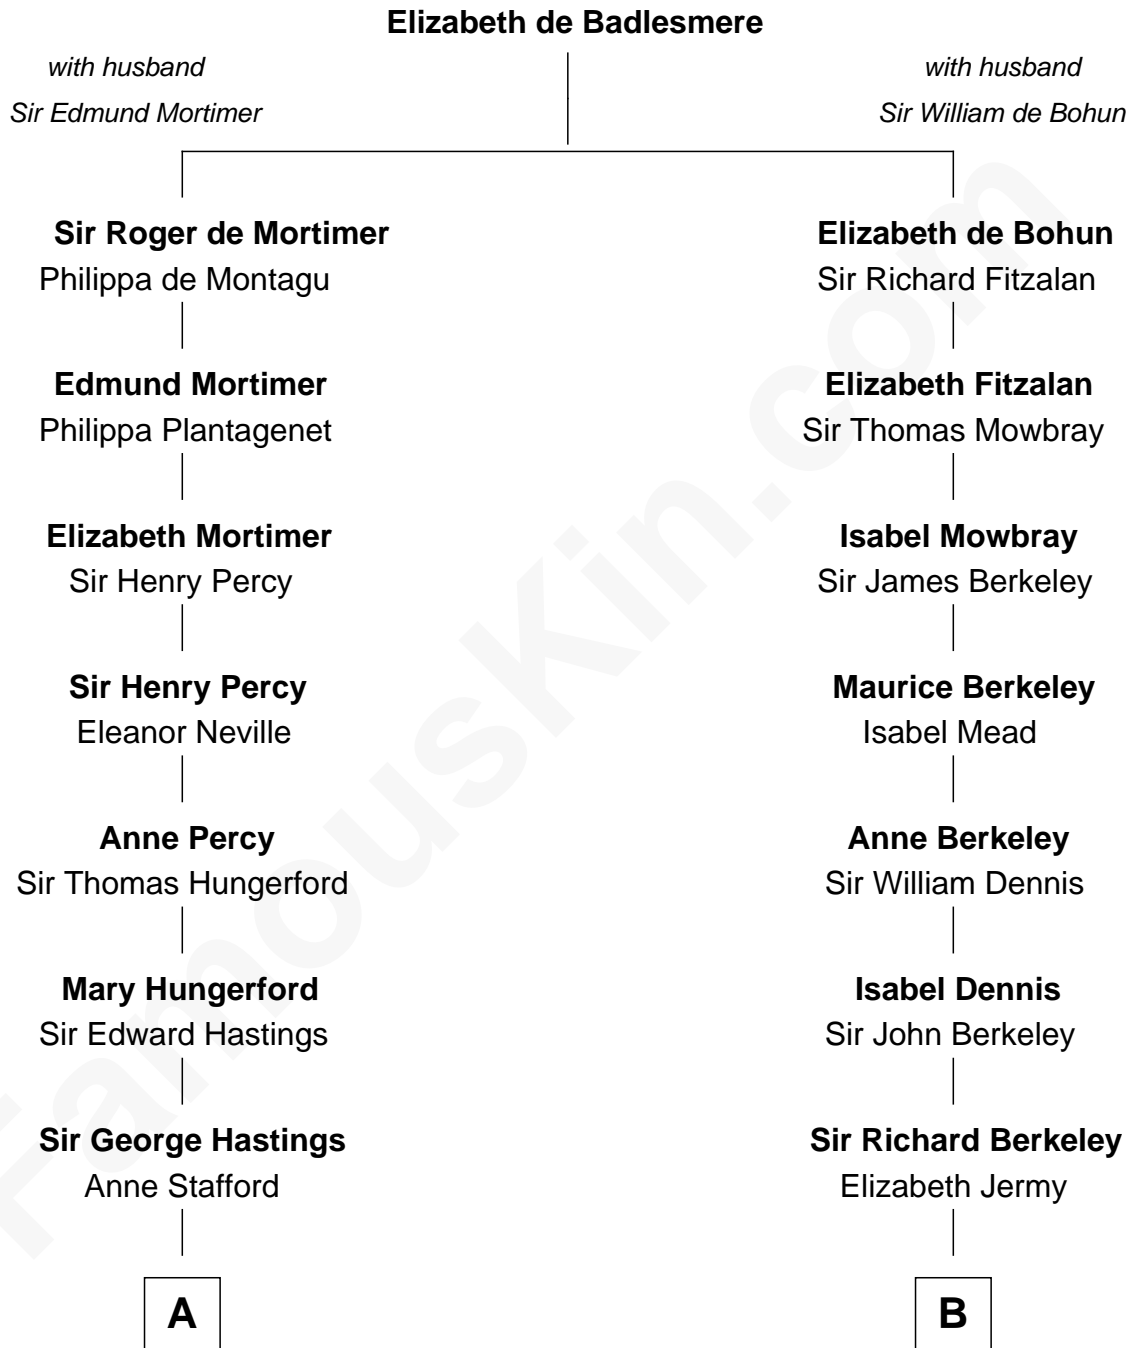

FamousKin.com

Relationship Chart of

Lewis Carroll

Author of Alice in Wonderland

17th cousin 3 times removed of

Warren Buffett

Chairman & CEO, Berkshire Hathaway

C

—
Susan Ann Watson

Ford Bela Barber

—
Stella Frances Barber

John Ammon Stahl

—
Leila Stahl

Howard Homan Buffett

—
Warren Buffett

Chairman & CEO, Berkshire Hathaway