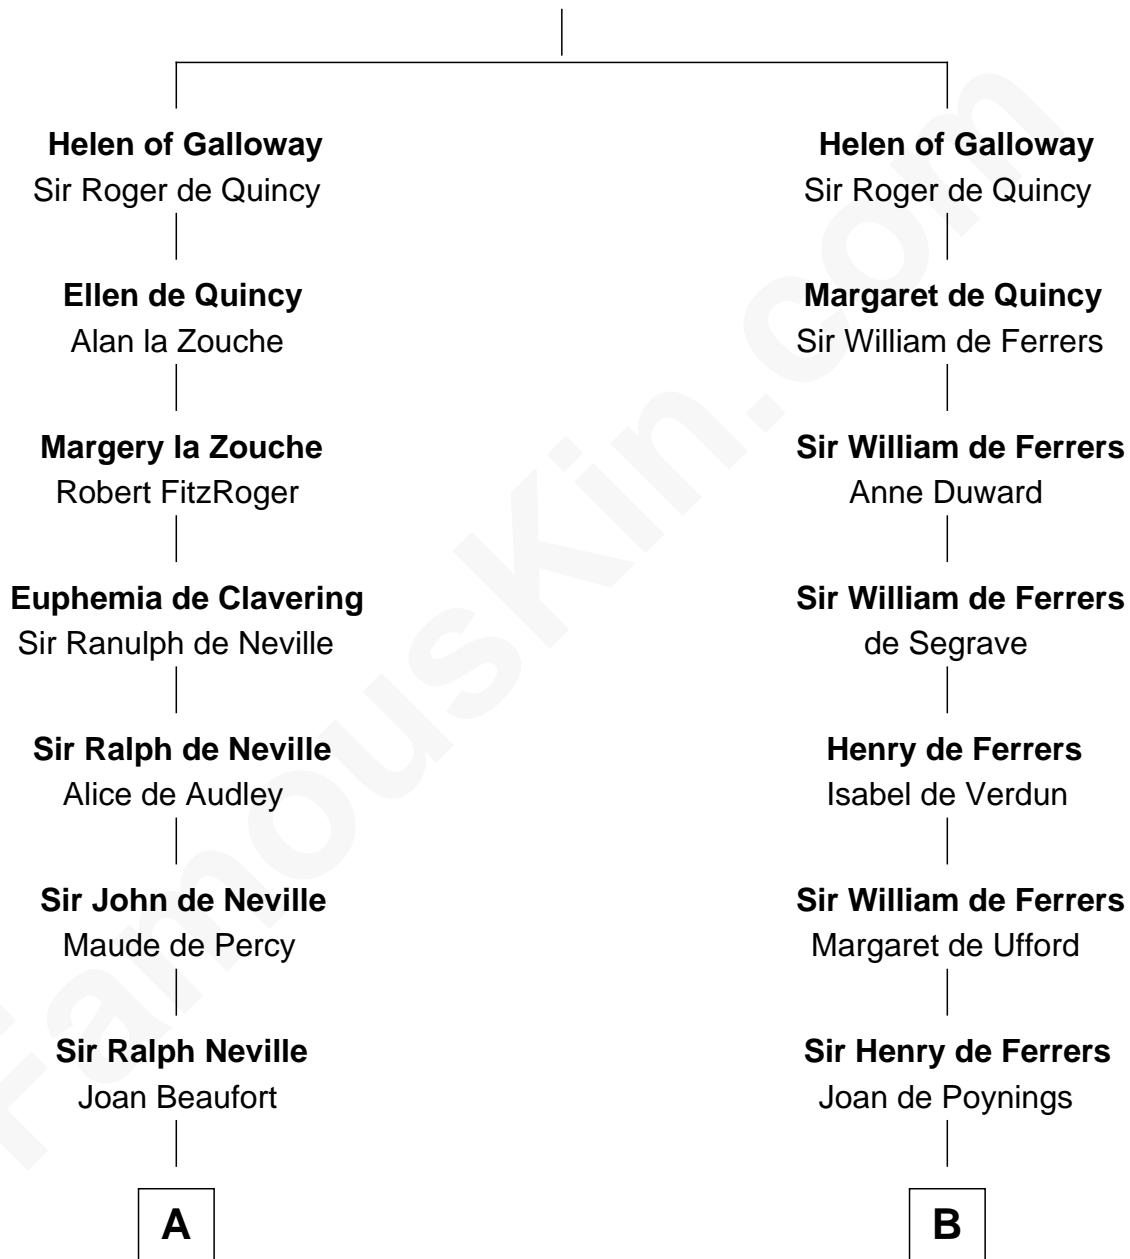

Alan of Galloway

Helen de l'Isle