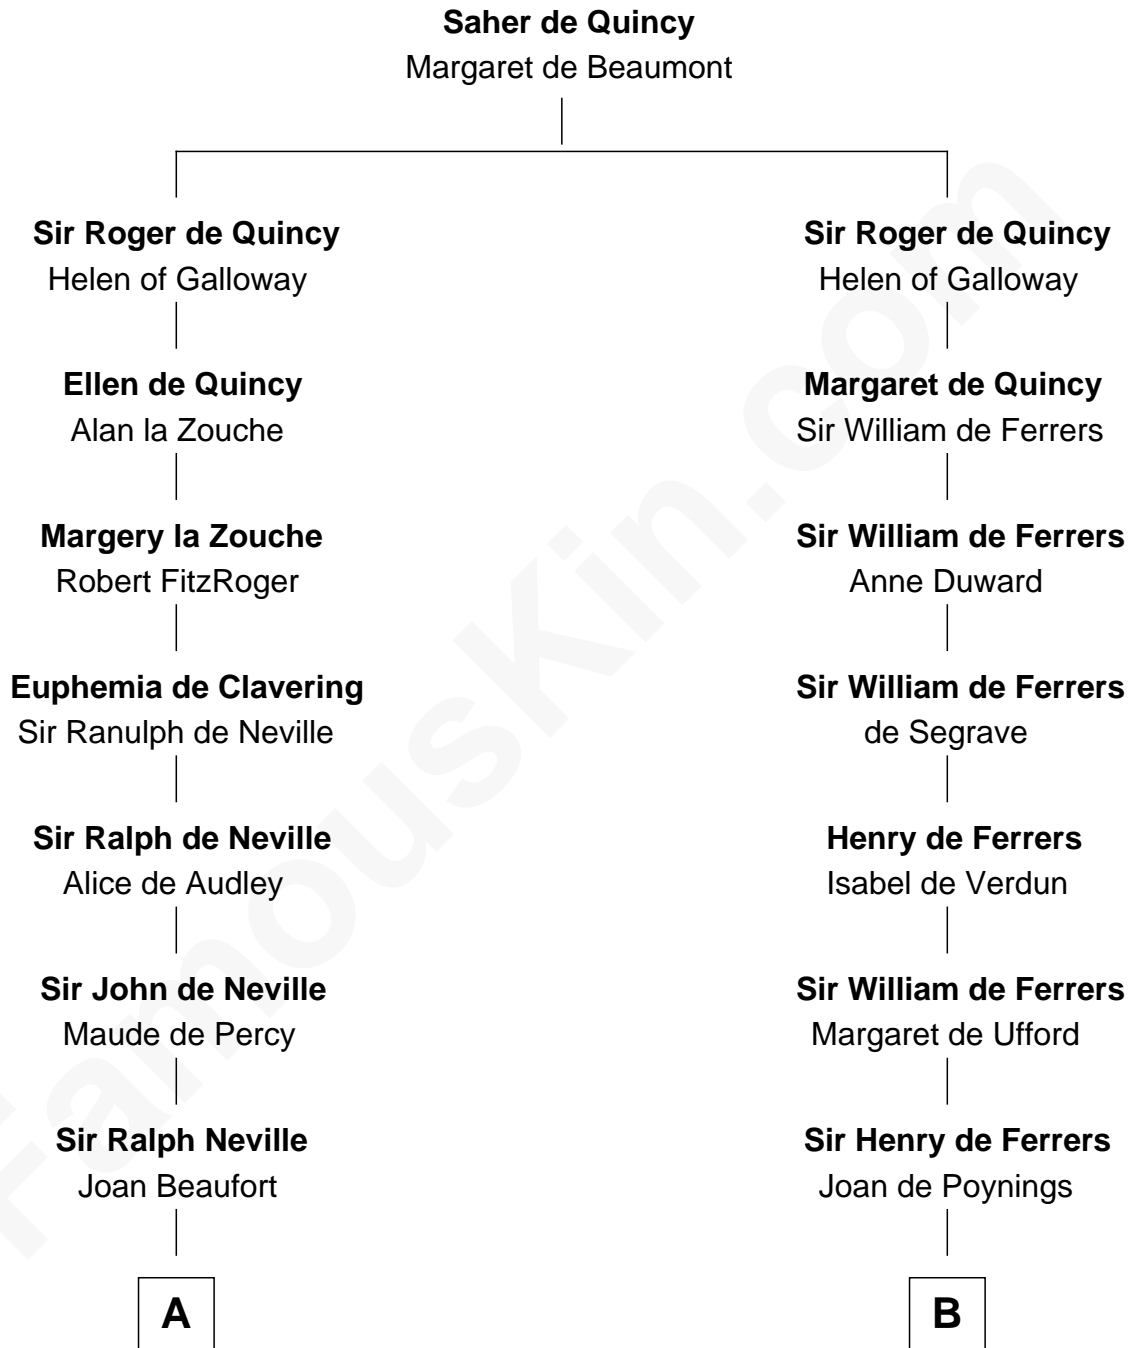

FamousKin.com

Relationship Chart of

Lewis Carroll

Author of Alice in Wonderland

20th cousin 1 time removed of

Susan B. Anthony

Women's Rights Advocate

C

Henry Lutwidge

Jane Molyneux

Charles Lutwidge

Elizabeth Anne Dodgson

Frances Jane Lutwidge

Rev. Charles Dodgson

Lewis Carroll

Author of Alice in Wonderland