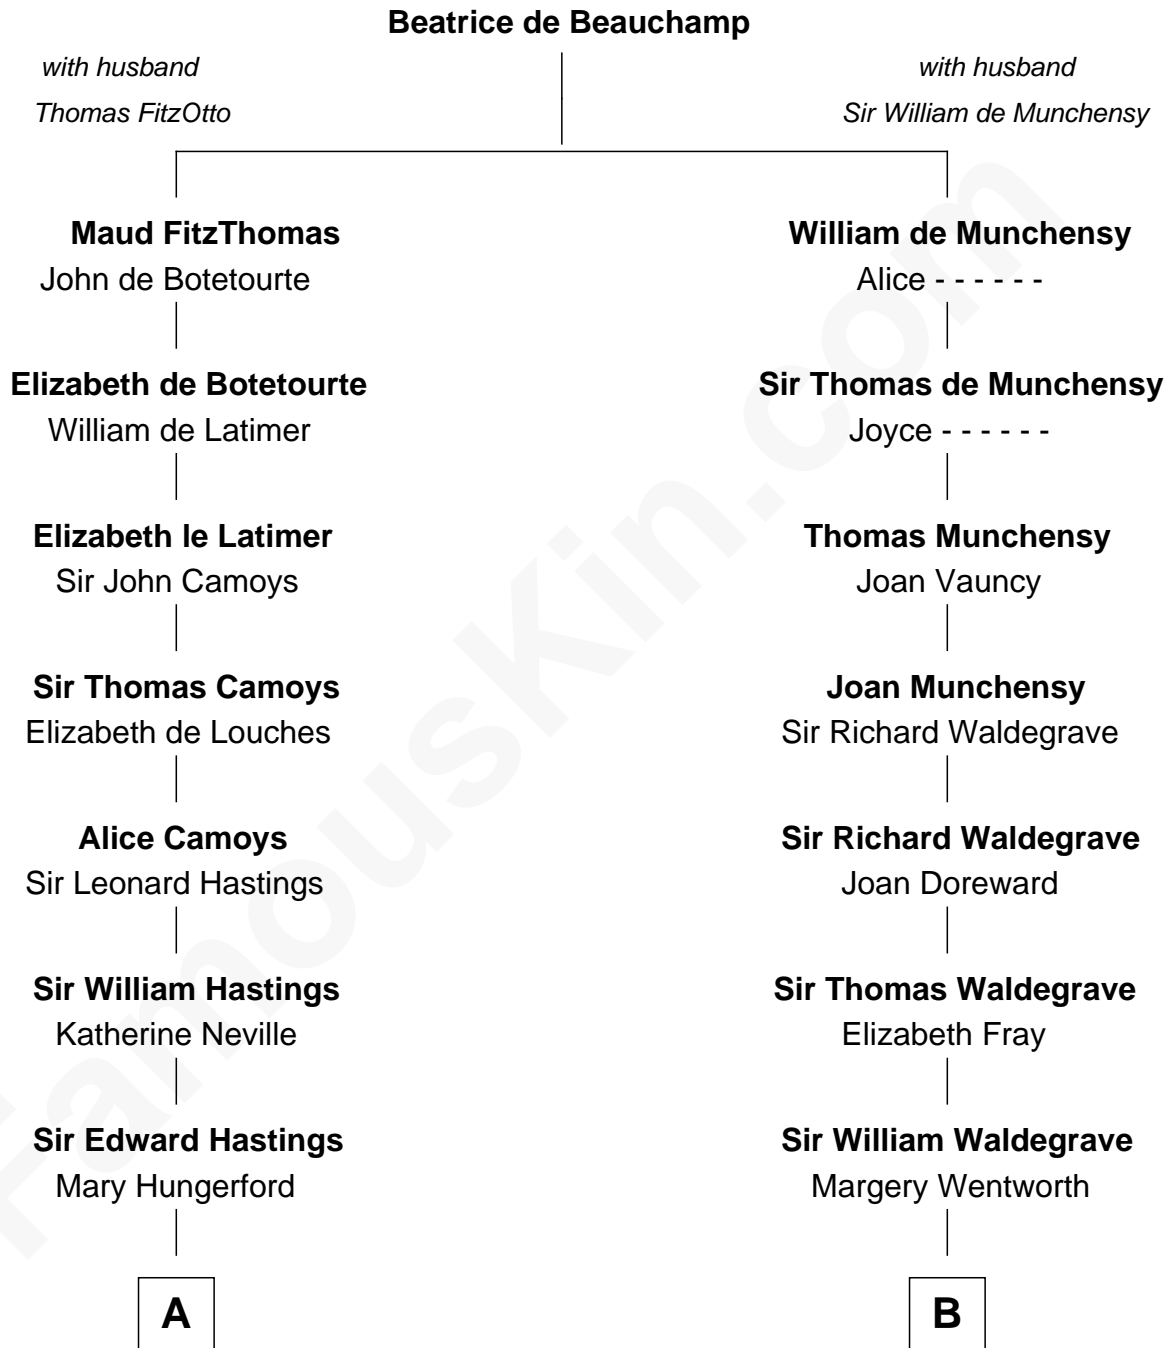

FamousKin.com

Relationship Chart of

Lewis Carroll

Author of Alice in Wonderland

18th cousin 2 times removed of

Walt Disney

Co-Founder of The Walt Disney Company

C

Frances Jane Lutwidge

Rev. Charles Dodgson

Lewis Carroll

Author of Alice in Wonderland

D

Eber Call

Violette Lawrence

Charles Call