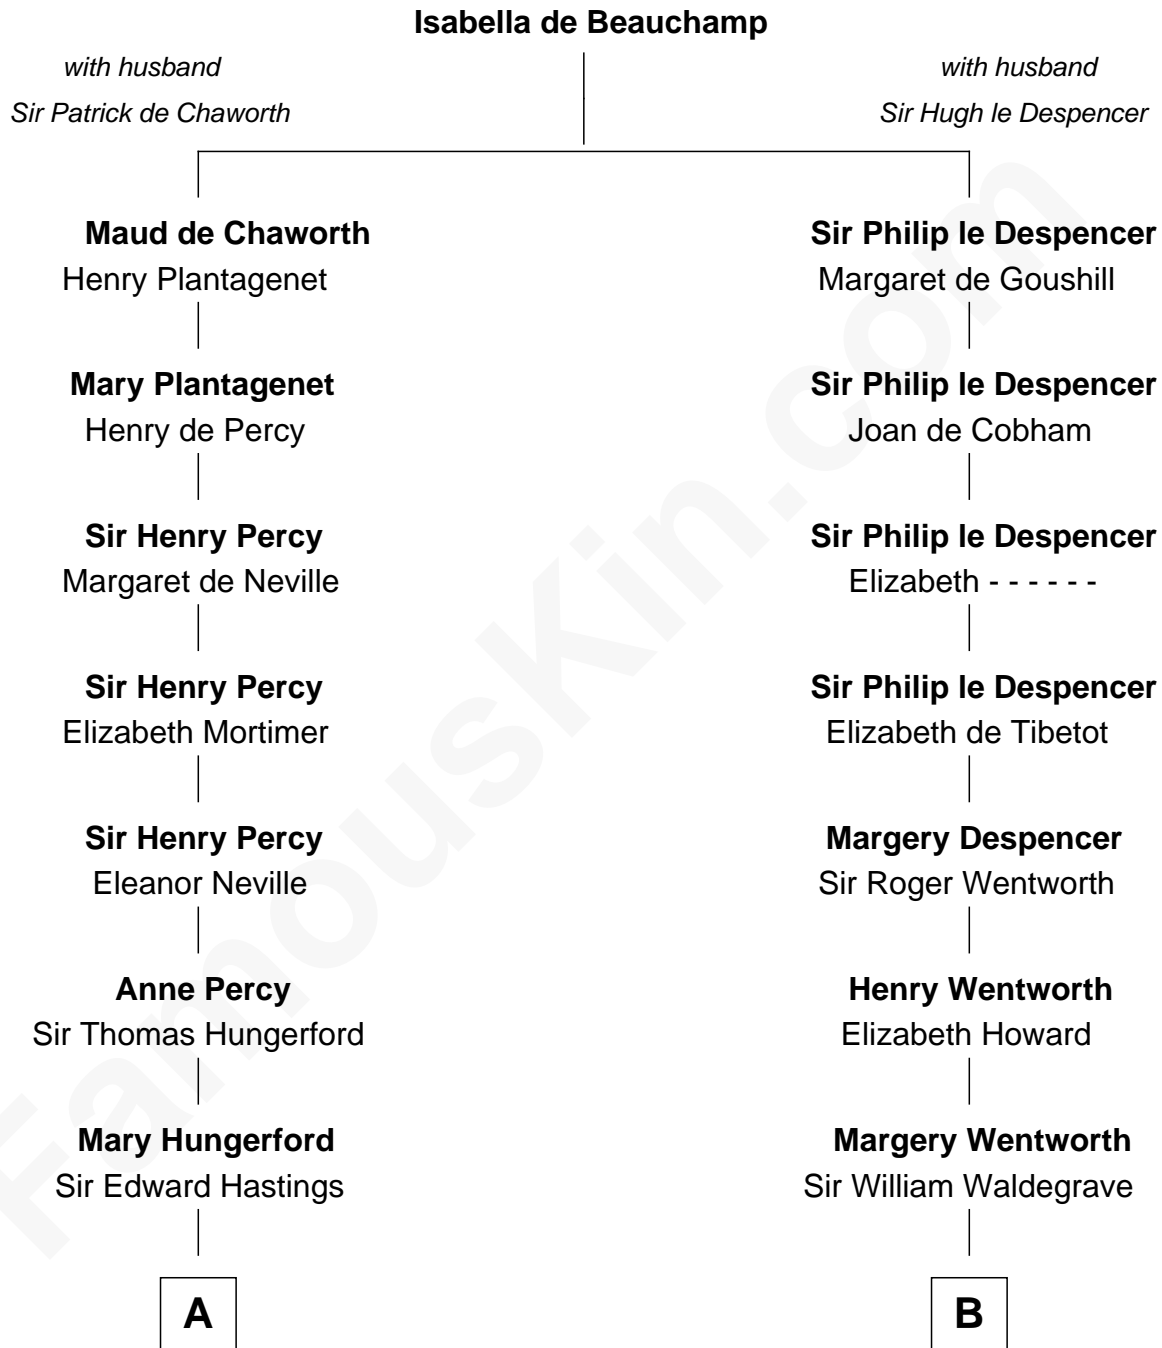

FamousKin.com

Relationship Chart of

Lewis Carroll

Author of Alice in Wonderland

18th cousin 2 times removed of

Walt Disney

Co-Founder of The Walt Disney Company

C

Frances Jane Lutwidge

Rev. Charles Dodgson

Lewis Carroll

Author of Alice in Wonderland

D

Eber Call

Violette Lawrence

Charles Call