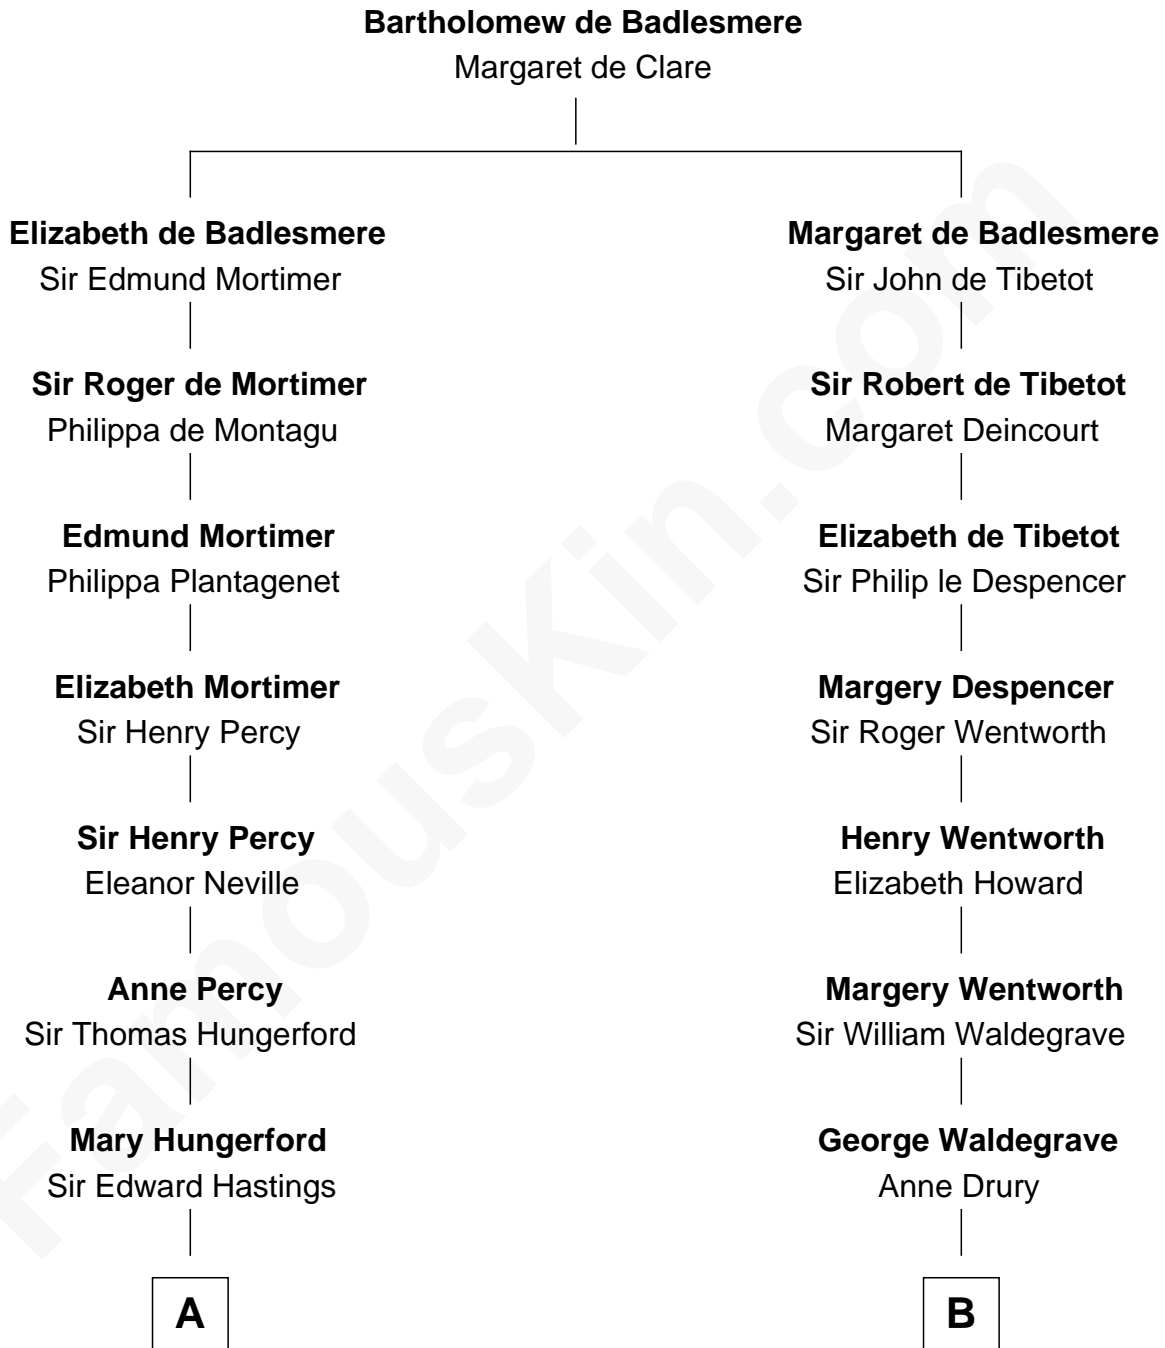

FamousKin.com

Relationship Chart of

Lewis Carroll

Author of Alice in Wonderland

18th cousin 1 time removed of

Walt Disney

Co-Founder of The Walt Disney Company

C

Frances Jane Lutwidge

Rev. Charles Dodgson

Lewis Carroll

Author of Alice in Wonderland

D

Charles Call

Henrietta Gross

Flora Call