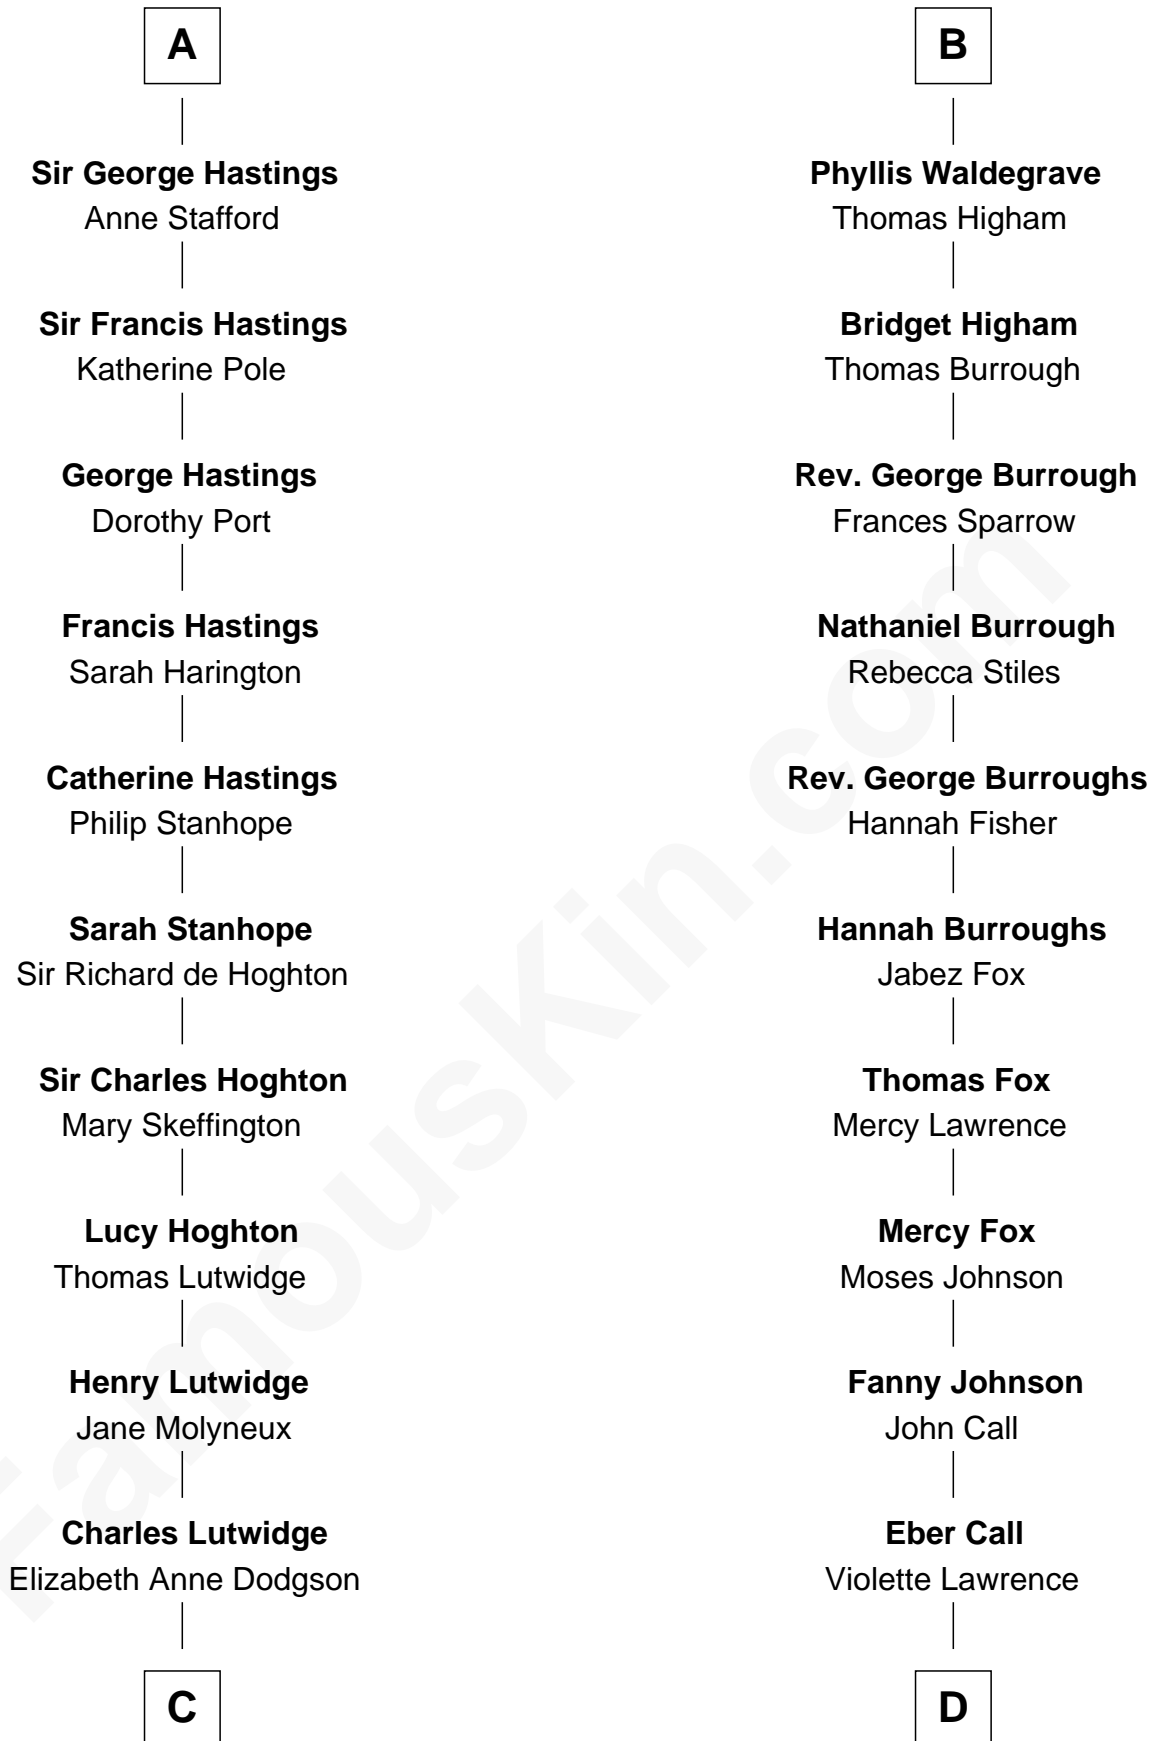

FamousKin.com

Relationship Chart of

Lewis Carroll

Author of Alice in Wonderland

18th cousin 1 time removed of

Walt Disney

Co-Founder of The Walt Disney Company

C

Frances Jane Lutwidge

Rev. Charles Dodgson

Lewis Carroll

Author of Alice in Wonderland

D

Charles Call

Henrietta Gross

Flora Call