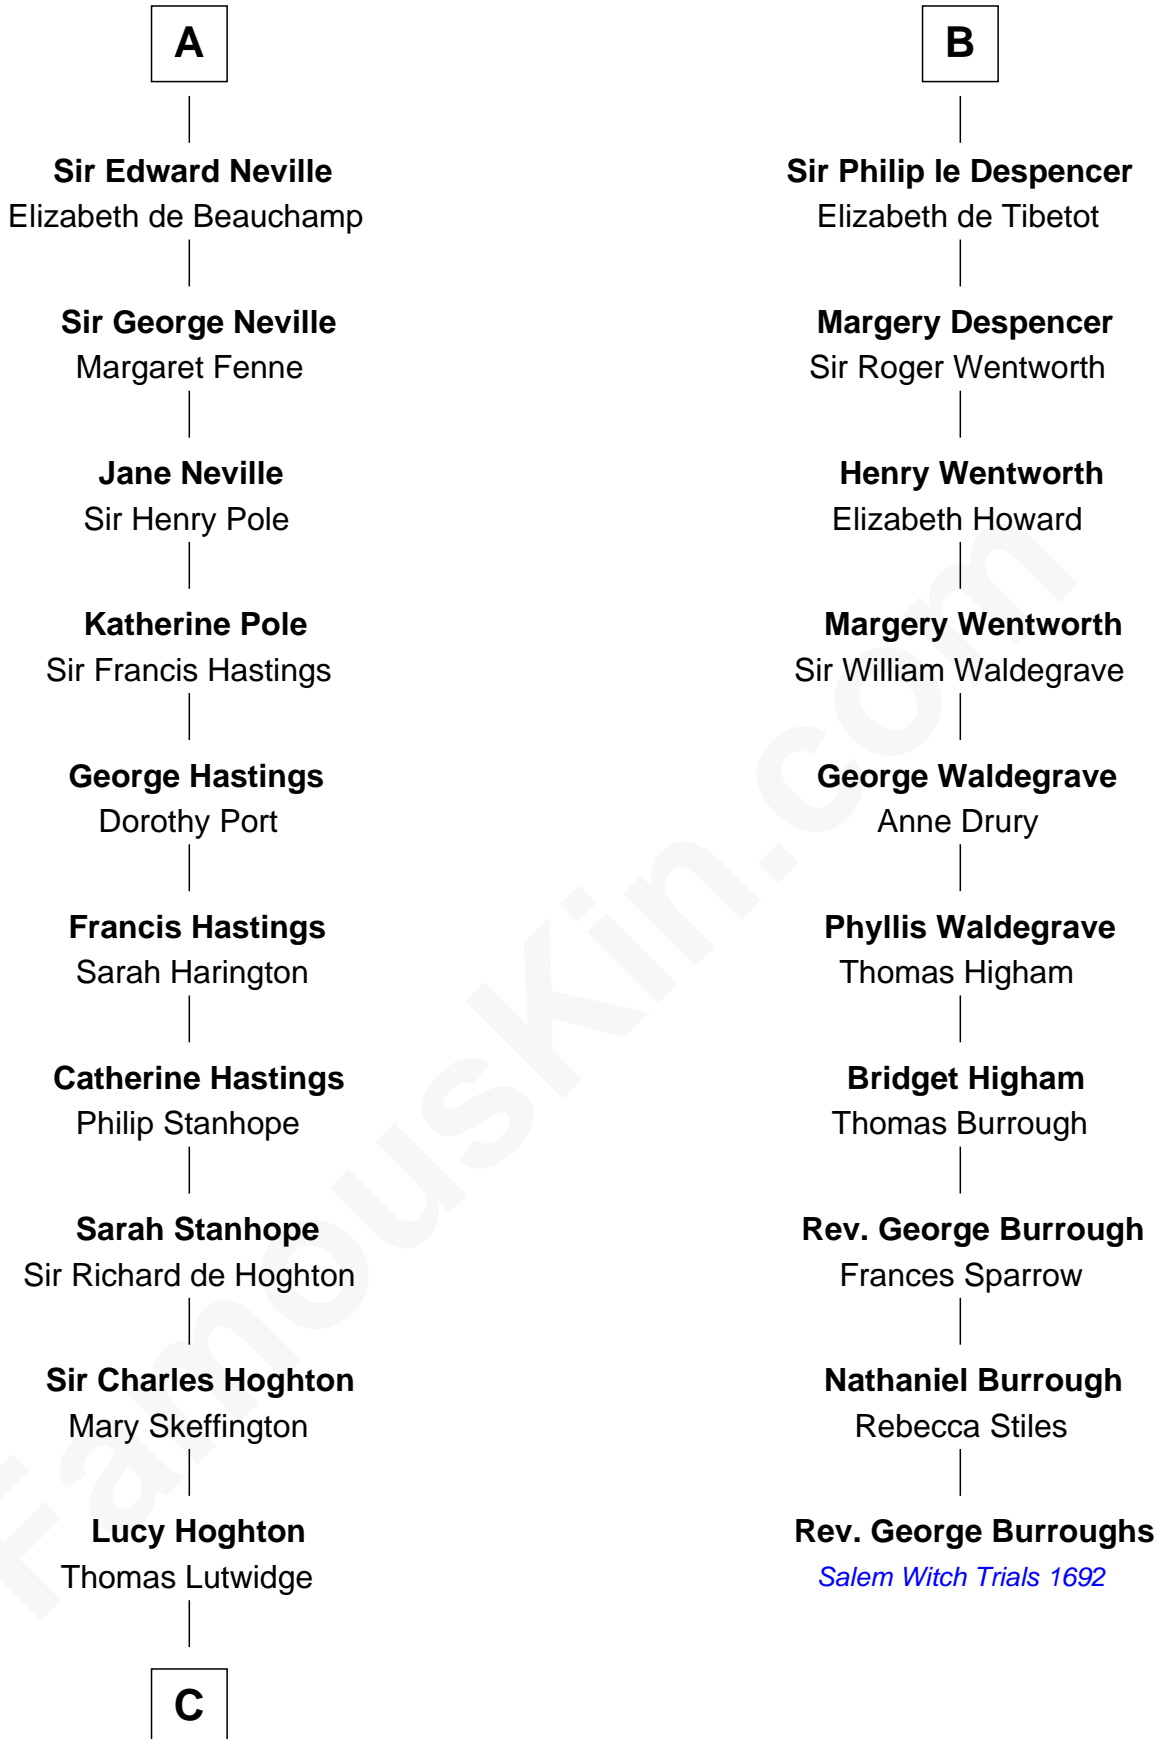

FamousKin.com

Relationship Chart of

Lewis Carroll

Author of Alice in Wonderland

16th cousin 4 times removed of

Rev. George Burroughs

Executed for Witchcraft, Salem 1692

C

Henry Lutwidge

Jane Molyneux

Charles Lutwidge

Elizabeth Anne Dodgson

Frances Jane Lutwidge

Rev. Charles Dodgson

Lewis Carroll

Author of Alice in Wonderland