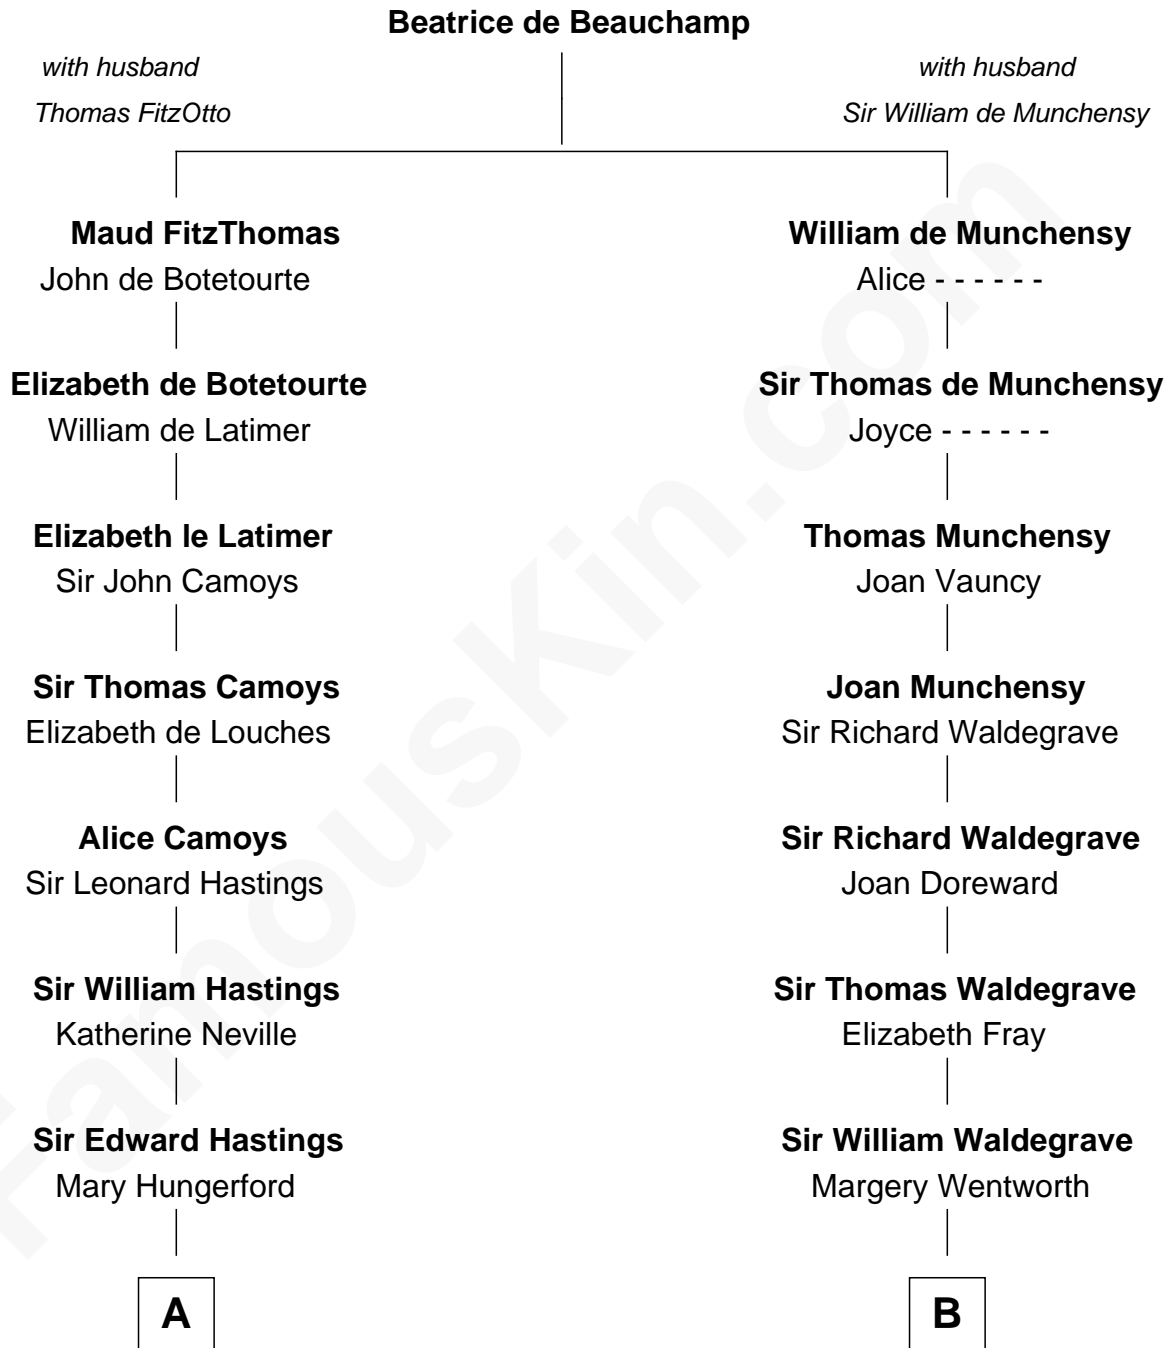

FamousKin.com

Relationship Chart of

Lewis Carroll

Author of Alice in Wonderland

12th cousin 6 times removed of

Rev. George Burroughs

Executed for Witchcraft, Salem 1692

C

—
Frances Jane Lutwidge

Rev. Charles Dodgson

—
Lewis Carroll

Author of Alice in Wonderland

FamousKin.com