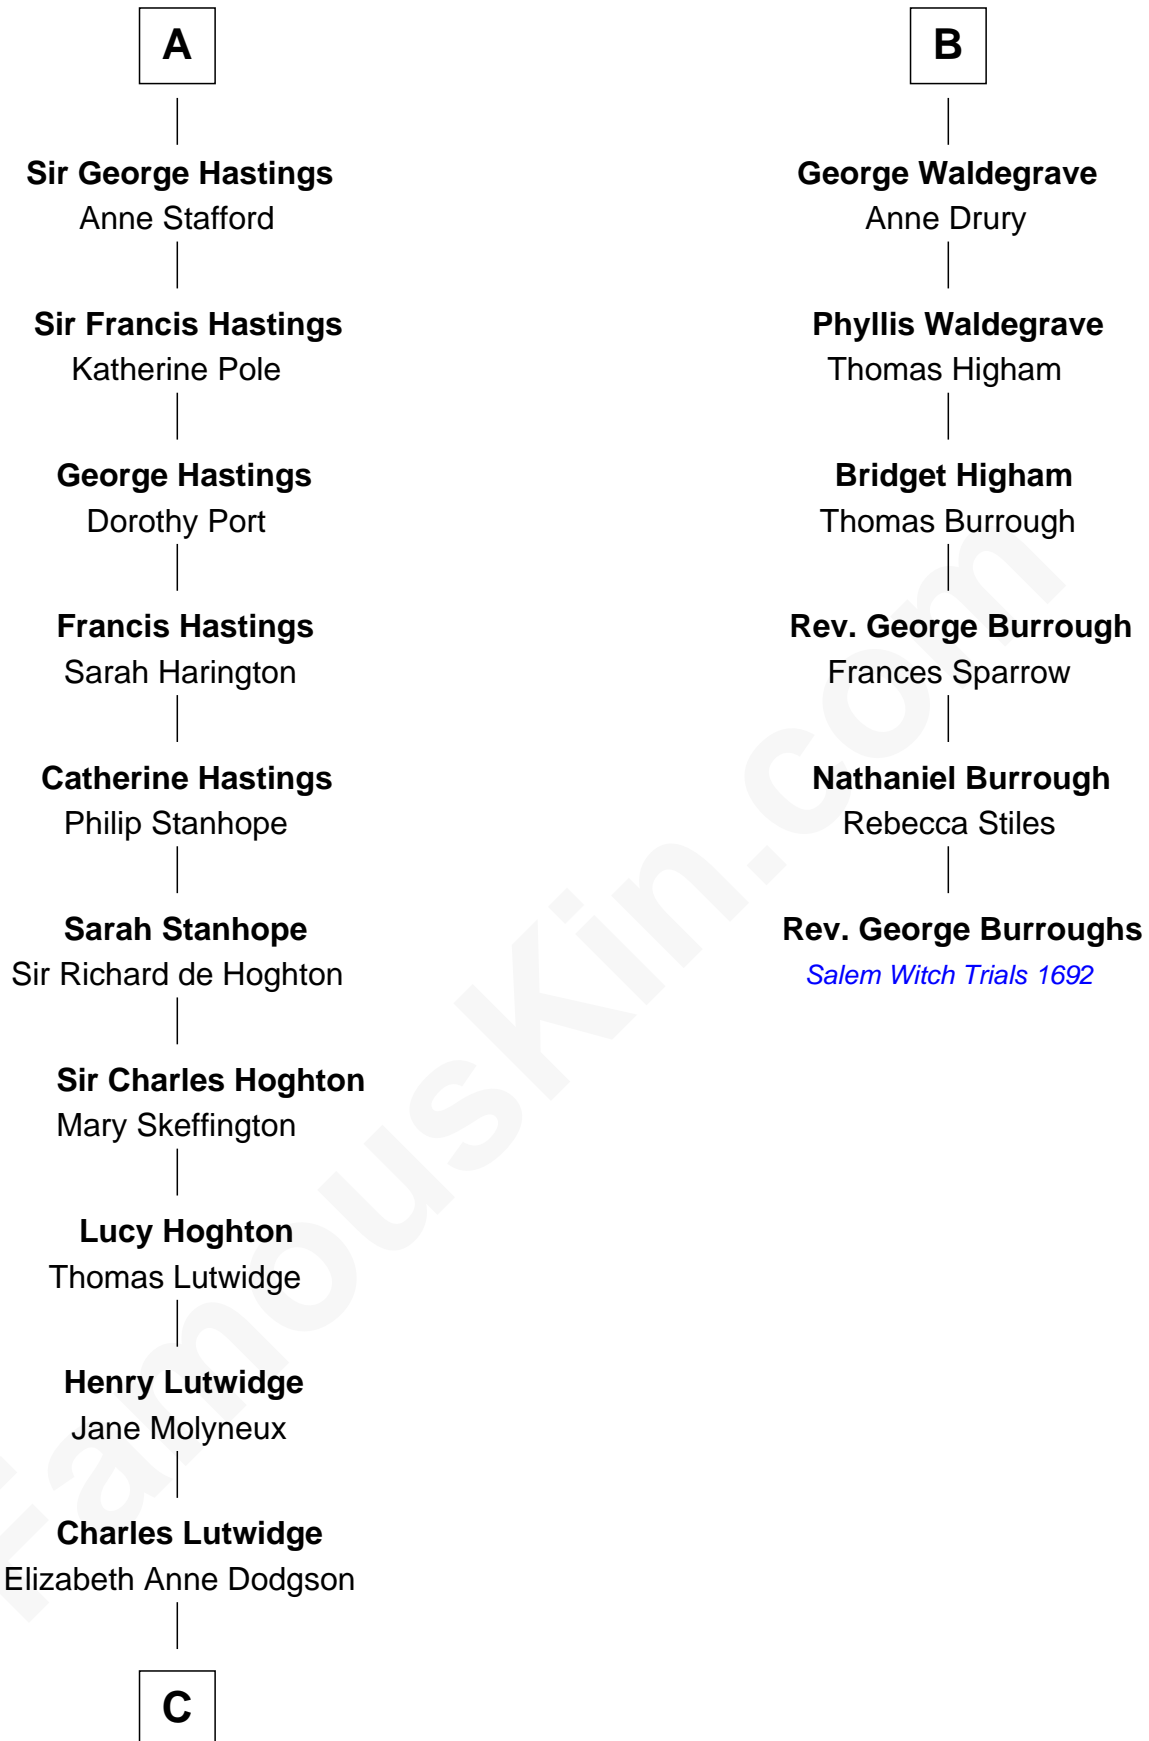

FamousKin.com

Relationship Chart of

Lewis Carroll

Author of Alice in Wonderland

12th cousin 6 times removed of

Rev. George Burroughs

Executed for Witchcraft, Salem 1692

C

—
Frances Jane Lutwidge

Rev. Charles Dodgson

—
Lewis Carroll

Author of Alice in Wonderland

FamousKin.com