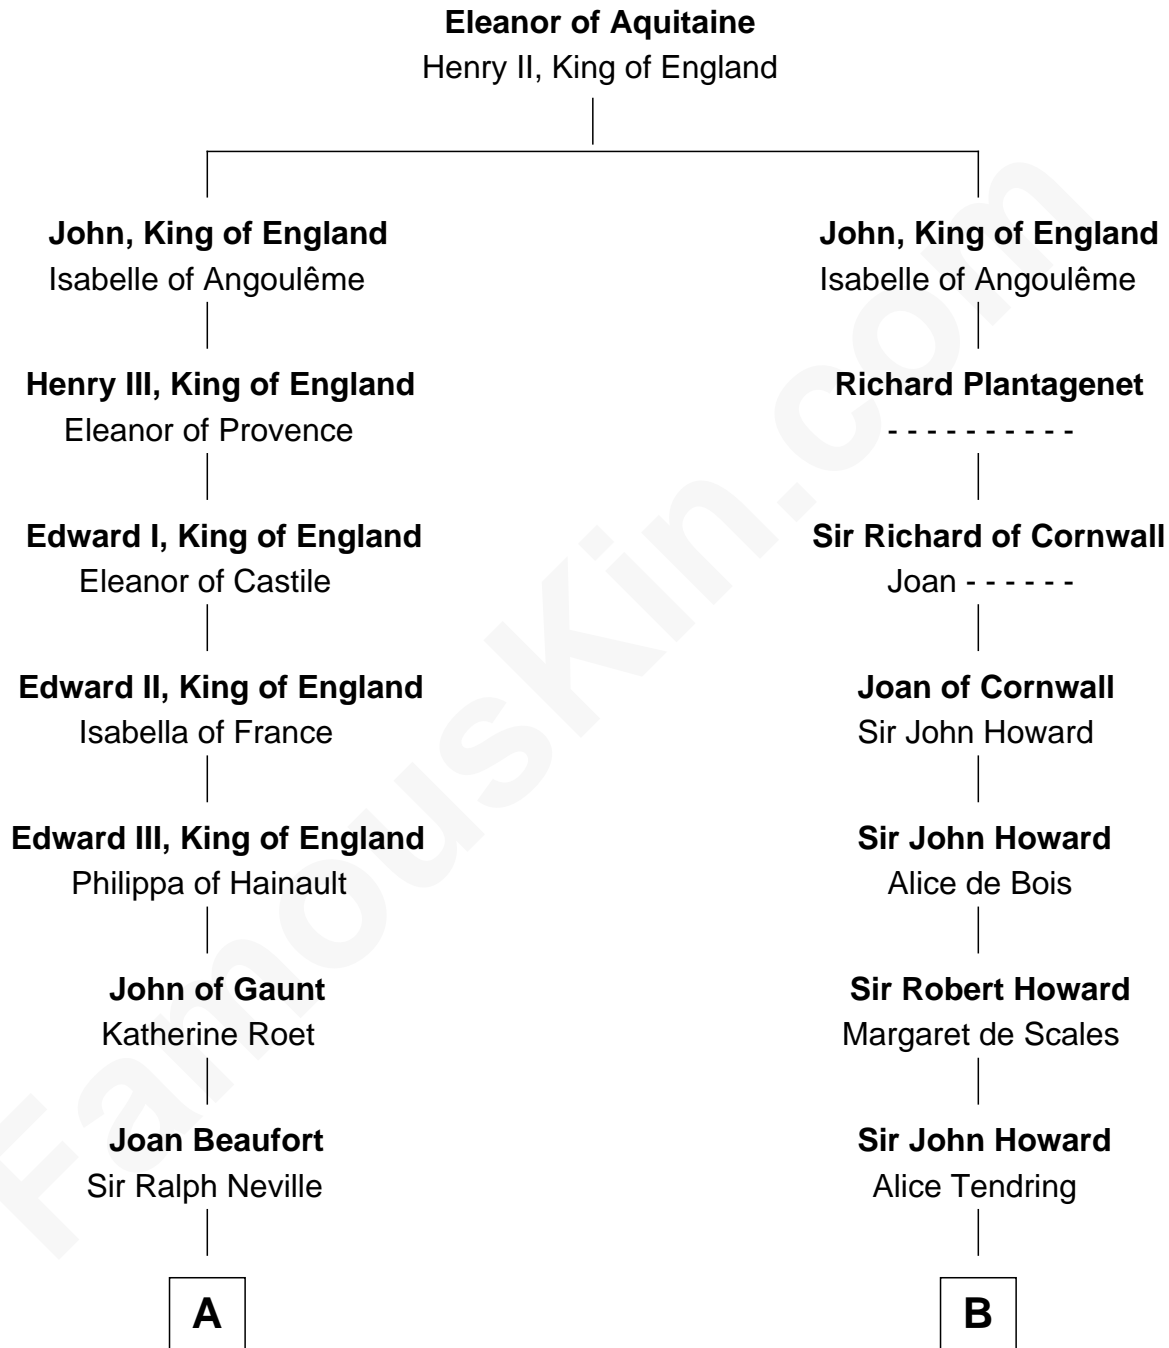

FamousKin.com

Relationship Chart of Lewis Carroll

Author of Alice in Wonderland

15th cousin 5 times removed of

Rev. George Burroughs

Executed for Witchcraft, Salem 1692

C

Henry Lutwidge

Jane Molyneux

Charles Lutwidge

Elizabeth Anne Dodgson

Frances Jane Lutwidge

Rev. Charles Dodgson

Lewis Carroll

Author of Alice in Wonderland

FamousKin.com