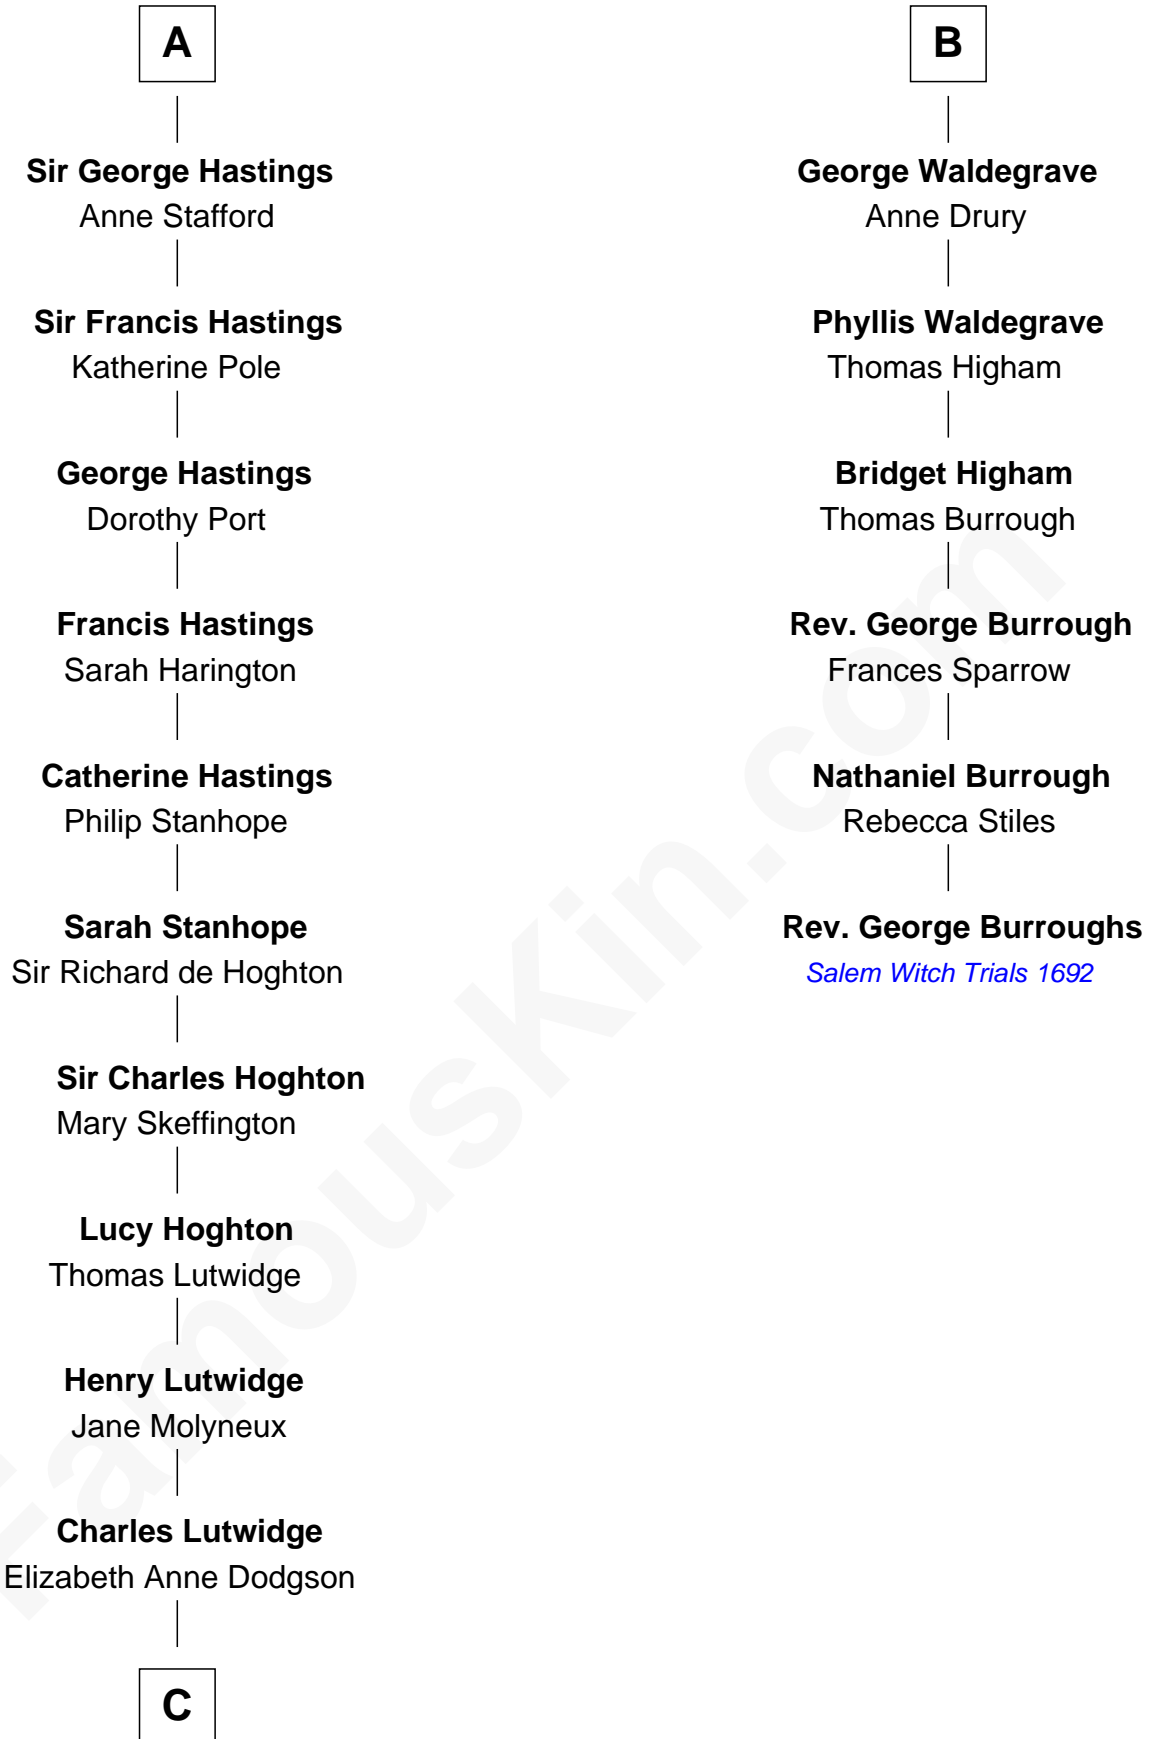

## Relationship Chart of

### Lewis Carroll

*Author of Alice in Wonderland*

12th cousin 6 times removed of

### Rev. George Burroughs

*Executed for Witchcraft, Salem 1692*

**C**

—  
**Frances Jane Lutwidge**

Rev. Charles Dodgson

—  
**Lewis Carroll**

*Author of Alice in Wonderland*

FamousKin.com