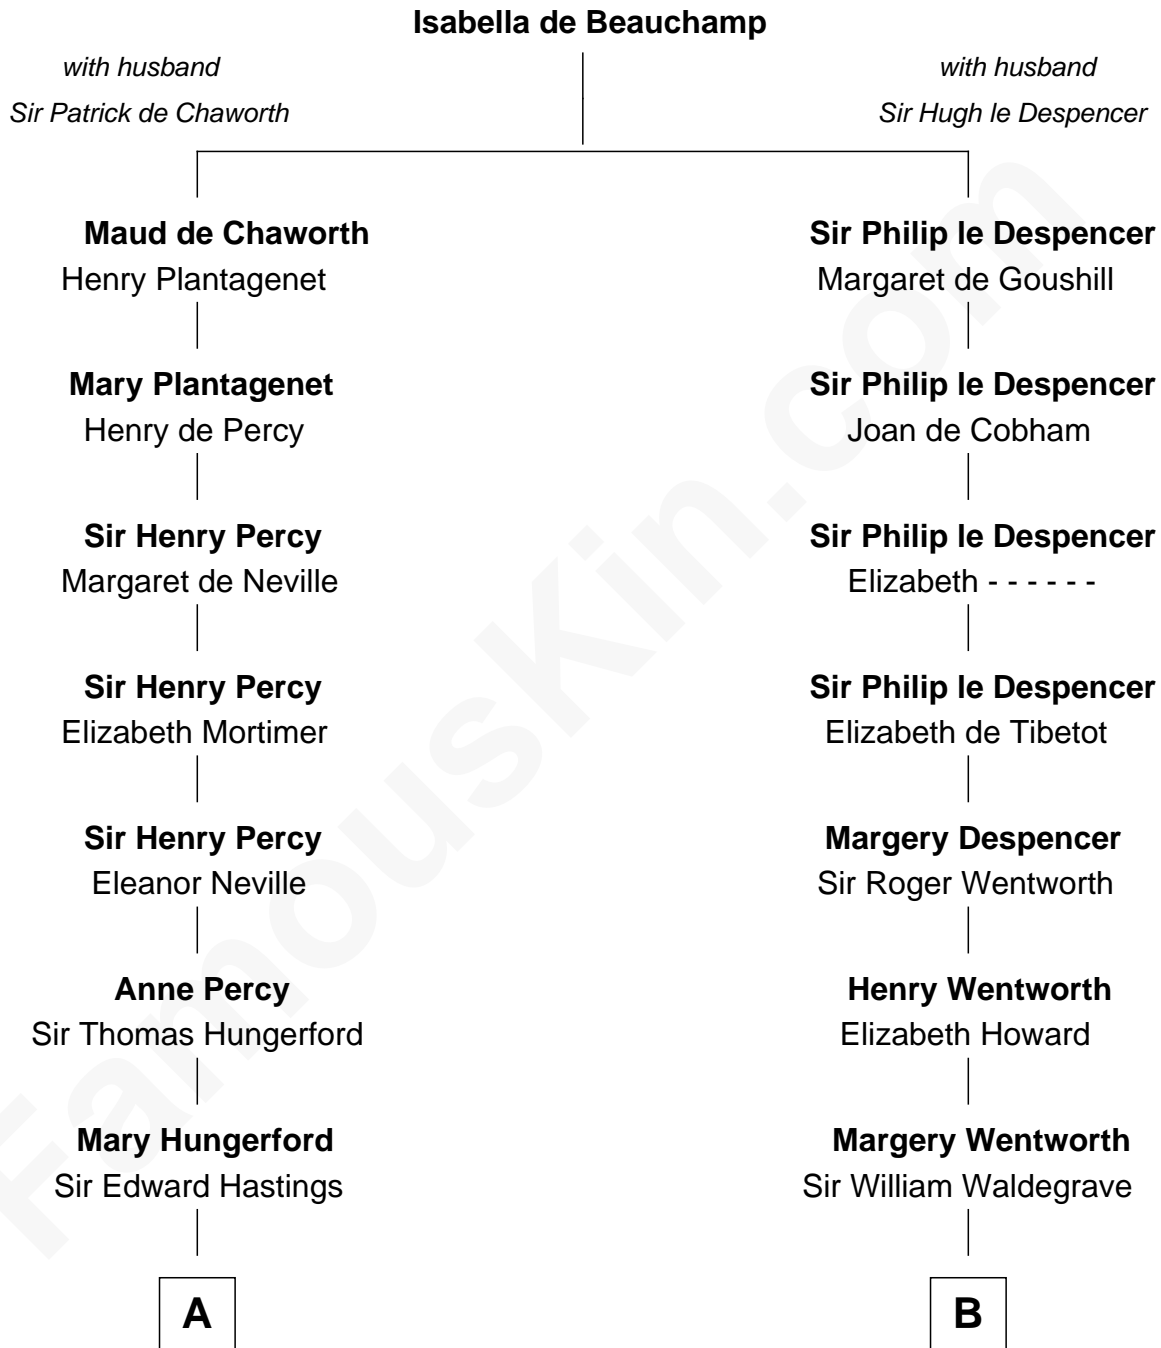

## Relationship Chart of

### Lewis Carroll

*Author of Alice in Wonderland*

12th cousin 6 times removed of

### Rev. George Burroughs

*Executed for Witchcraft, Salem 1692*

**C**

—  
**Frances Jane Lutwidge**

Rev. Charles Dodgson

—  
**Lewis Carroll**

*Author of Alice in Wonderland*

FamousKin.com