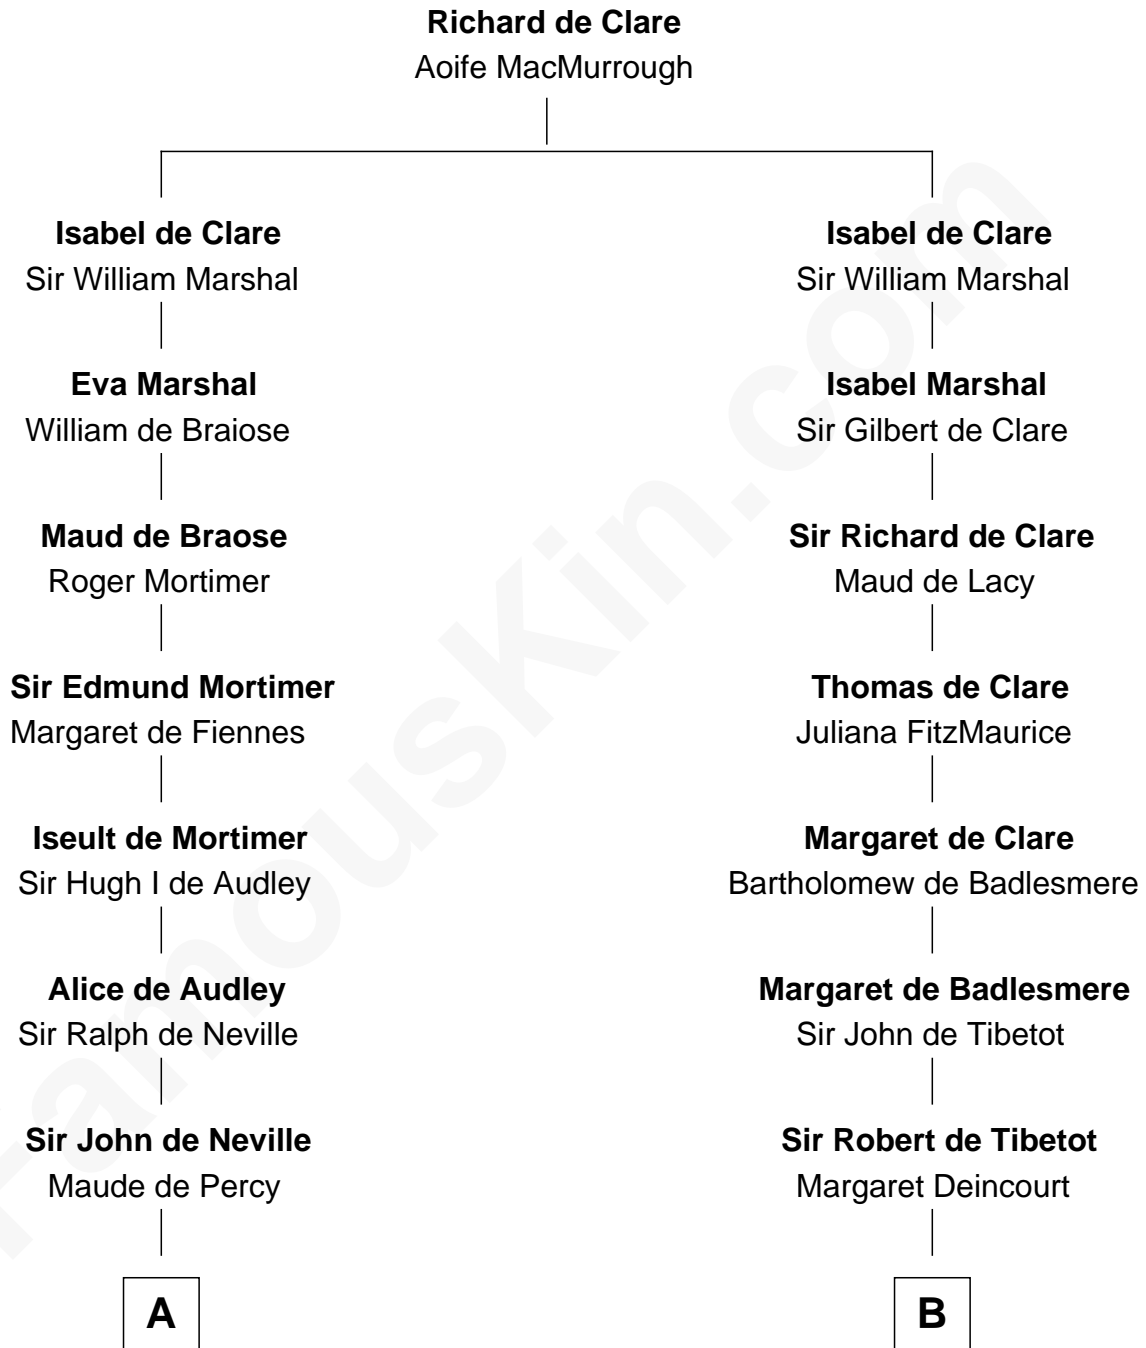

FamousKin.com

Relationship Chart of Lewis Carroll

Author of Alice in Wonderland

16th cousin 5 times removed of

Rev. George Burroughs

Executed for Witchcraft, Salem 1692

C

—
Lucy Houghton
Thomas Lutwidge

—
Henry Lutwidge
Jane Molyneux

—
Charles Lutwidge
Elizabeth Anne Dodgson

—
Frances Jane Lutwidge
Rev. Charles Dodgson

—
Lewis Carroll
Author of Alice in Wonderland

FamousKin.com