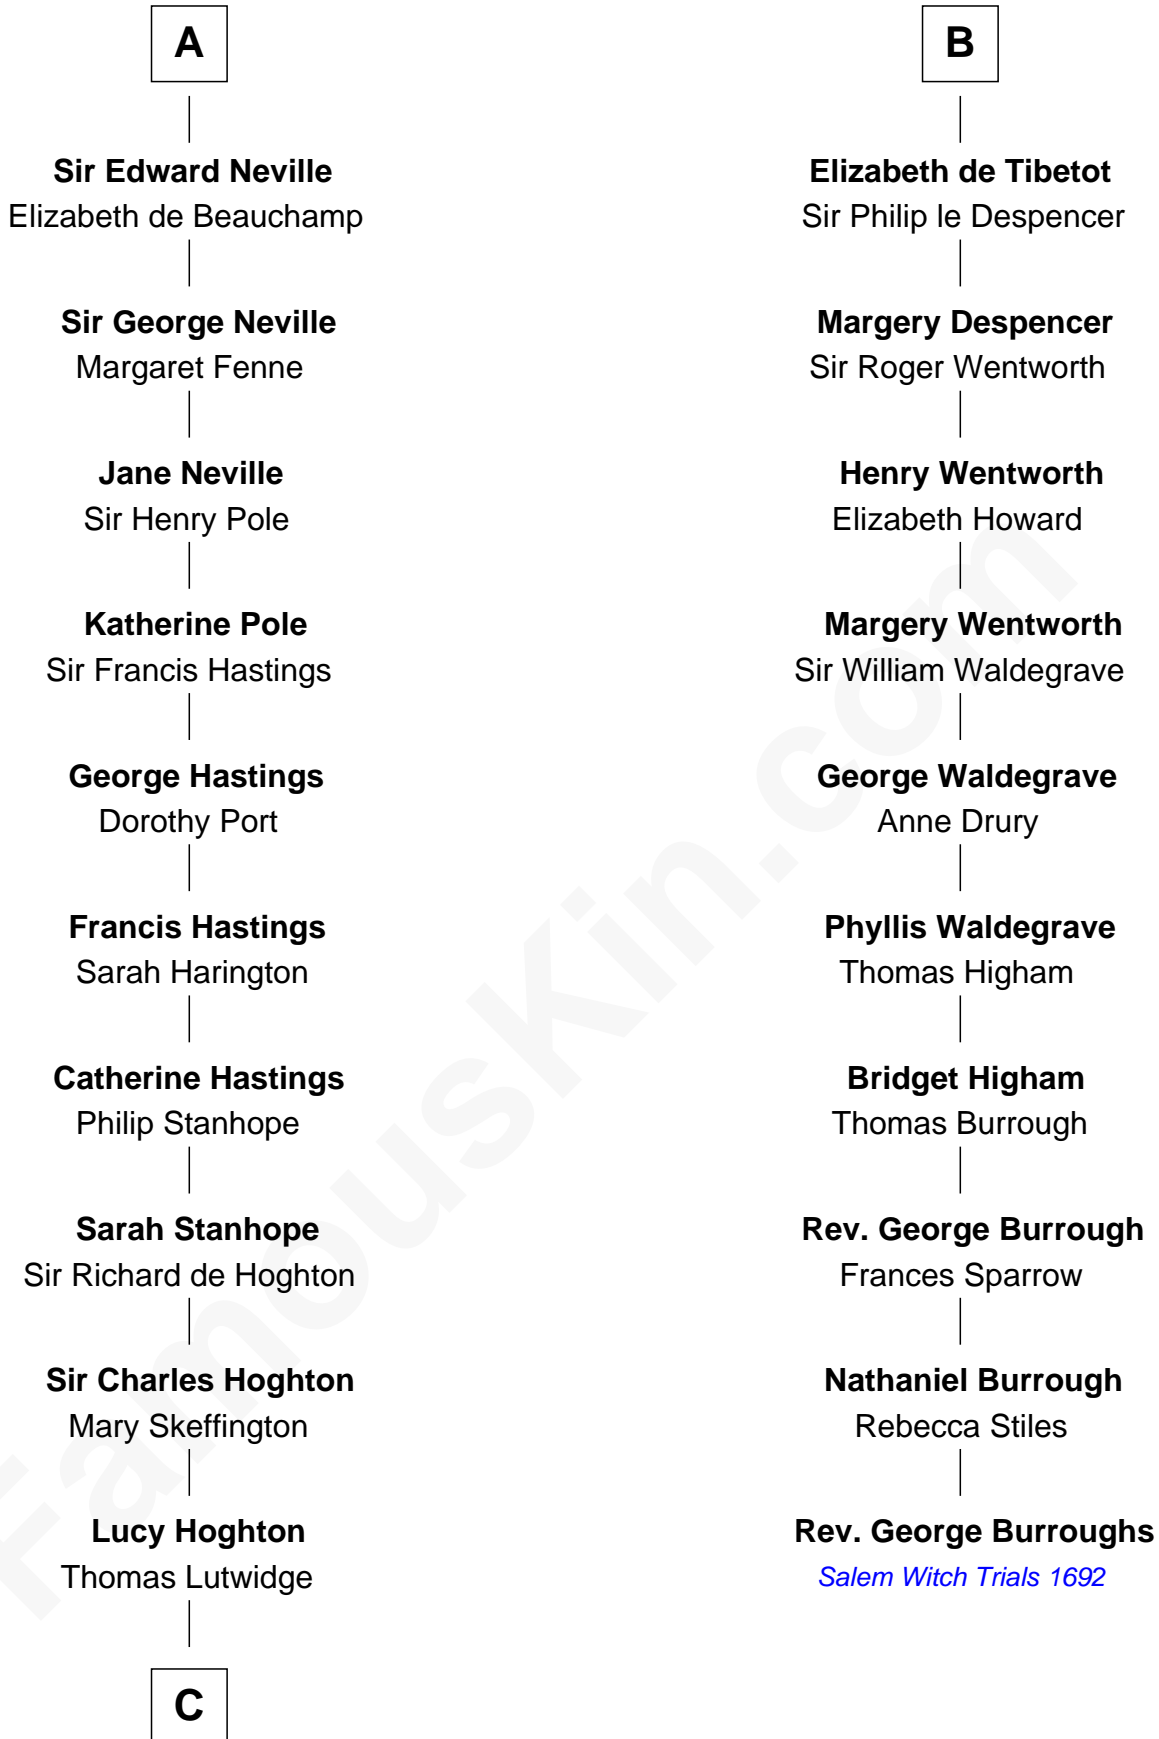

FamousKin.com

Relationship Chart of

Lewis Carroll

Author of Alice in Wonderland

16th cousin 4 times removed of

Rev. George Burroughs

Executed for Witchcraft, Salem 1692

C

Henry Lutwidge

Jane Molyneux

Charles Lutwidge

Elizabeth Anne Dodgson

Frances Jane Lutwidge

Rev. Charles Dodgson

Lewis Carroll

Author of Alice in Wonderland