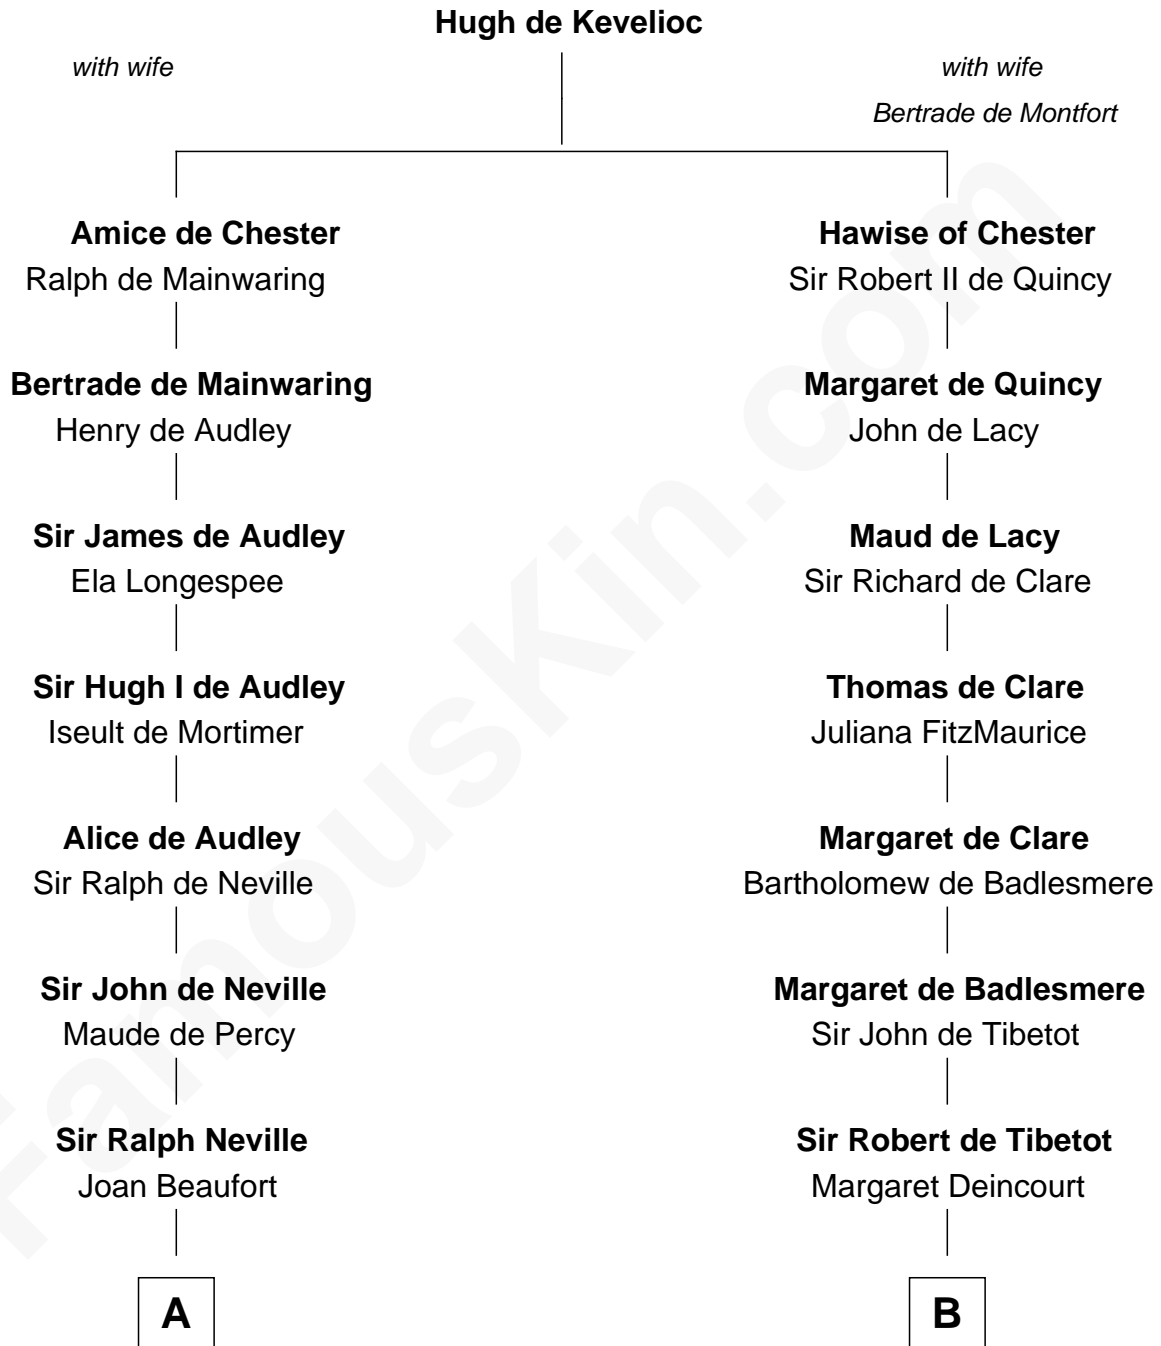

FamousKin.com

Relationship Chart of

Lewis Carroll

Author of Alice in Wonderland

16th cousin 4 times removed of

Rev. George Burroughs

Executed for Witchcraft, Salem 1692

C

Henry Lutwidge

Jane Molyneux

Charles Lutwidge

Elizabeth Anne Dodgson

Frances Jane Lutwidge

Rev. Charles Dodgson

Lewis Carroll

Author of Alice in Wonderland