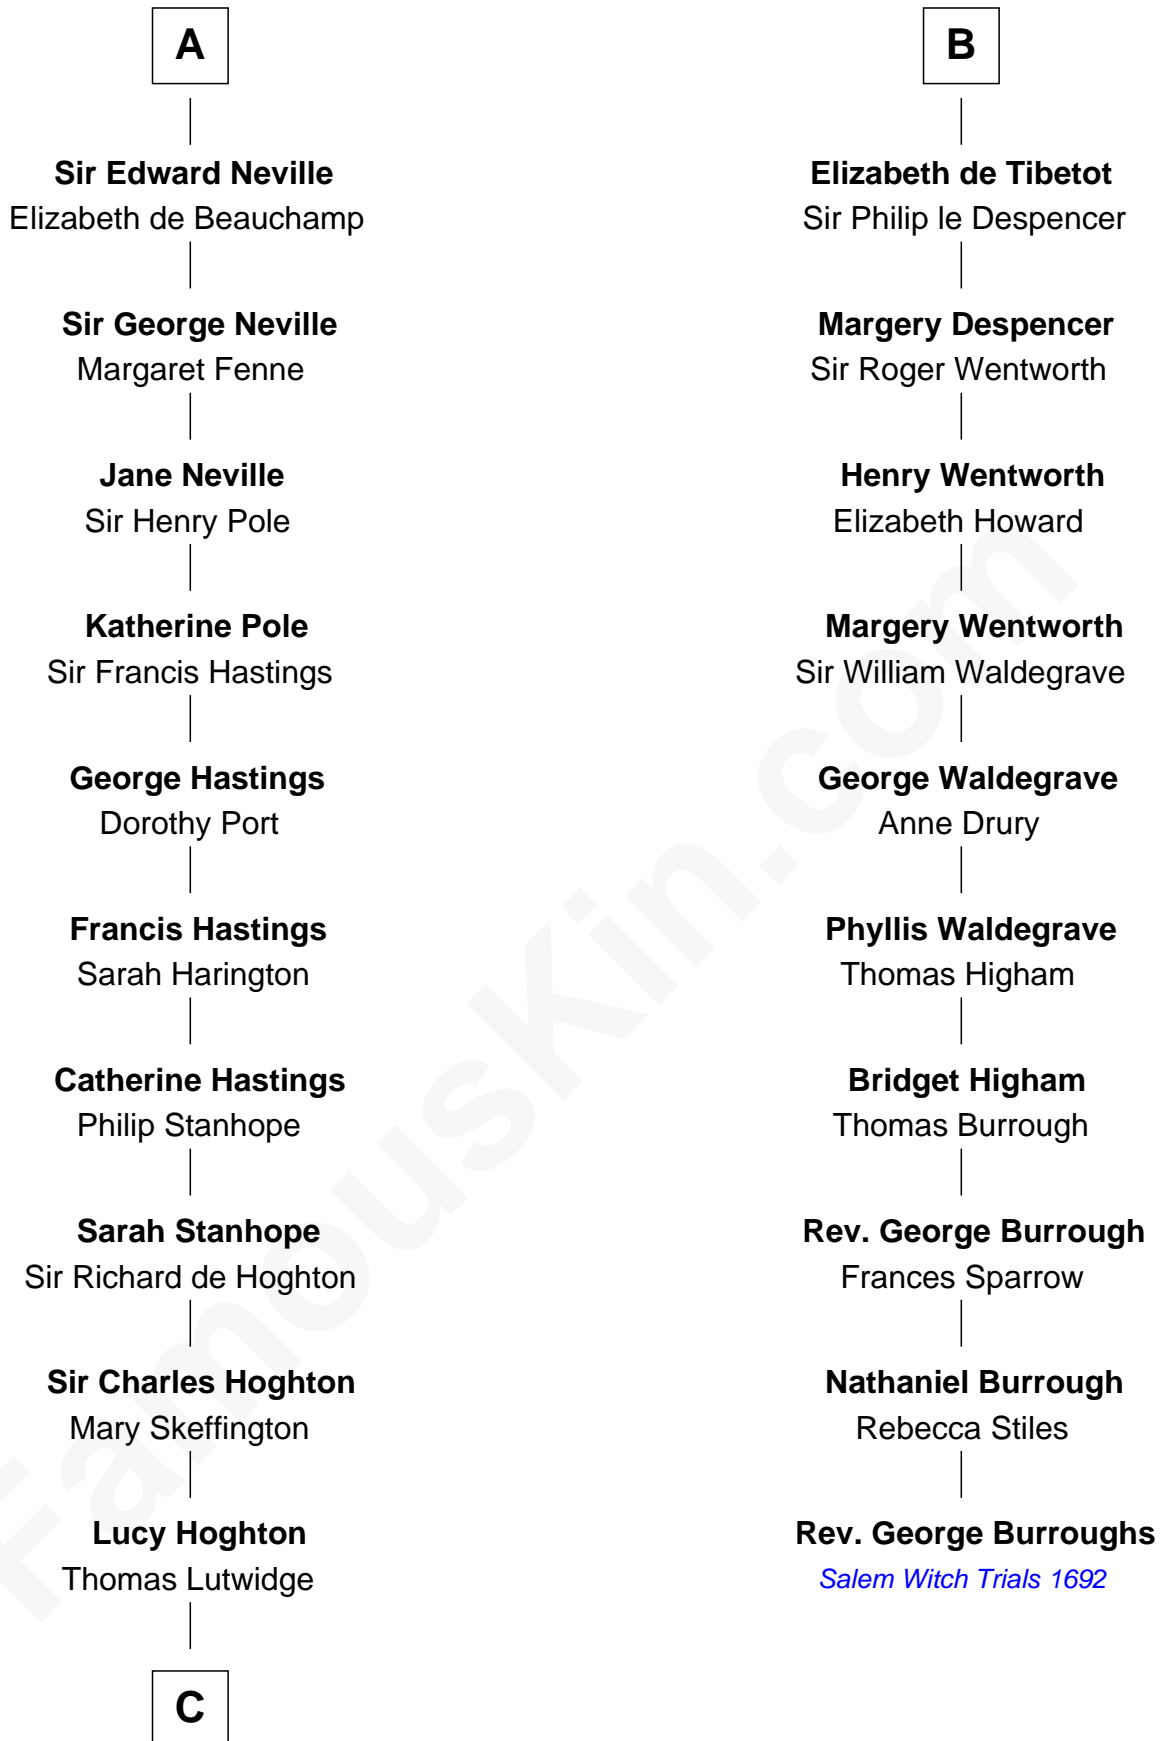

## Relationship Chart of

### Lewis Carroll

*Author of Alice in Wonderland*

16th cousin 4 times removed of

### Rev. George Burroughs

*Executed for Witchcraft, Salem 1692*

**C**

Henry Lutwidge

Jane Molyneux

Charles Lutwidge

Elizabeth Anne Dodgson

Frances Jane Lutwidge