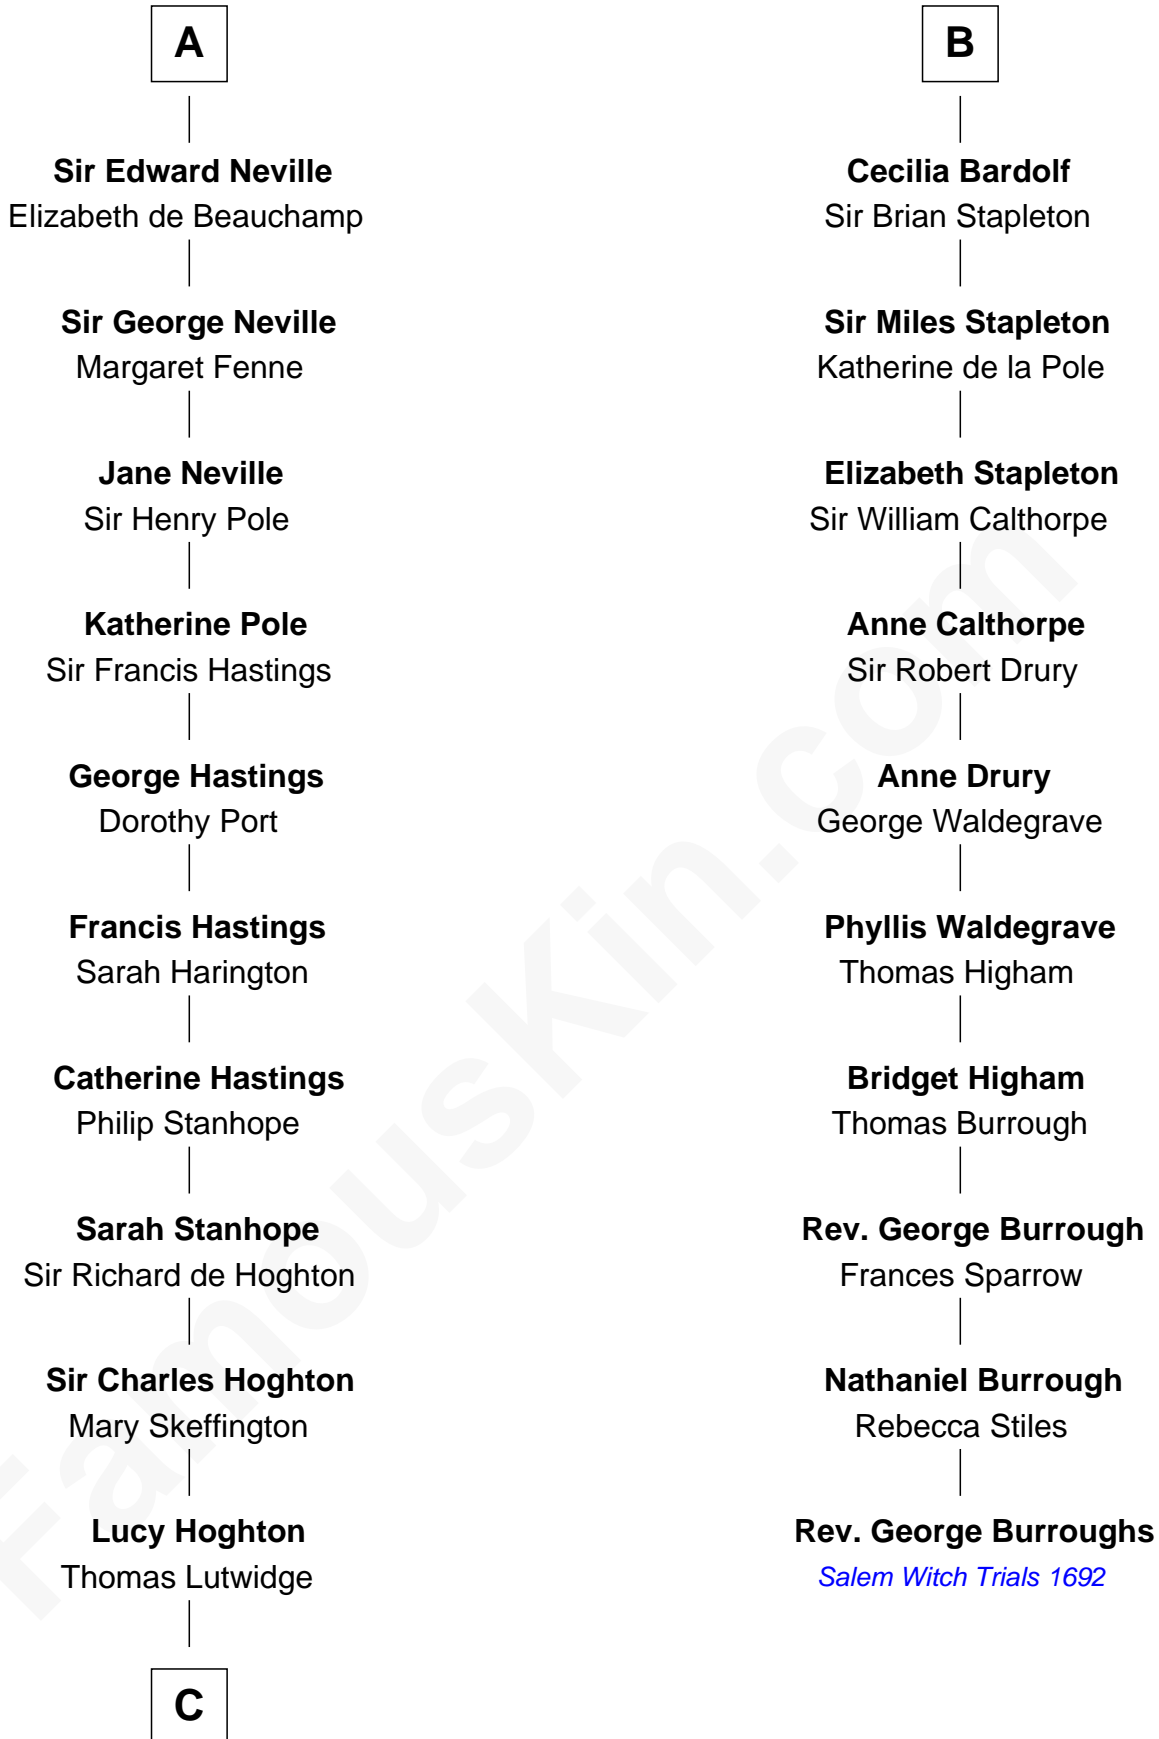

## Relationship Chart of

### Lewis Carroll

*Author of Alice in Wonderland*

16th cousin 4 times removed of

### Rev. George Burroughs

*Executed for Witchcraft, Salem 1692*

**C**

Henry Lutwidge

Jane Molyneux

Charles Lutwidge

Elizabeth Anne Dodgson

Frances Jane Lutwidge