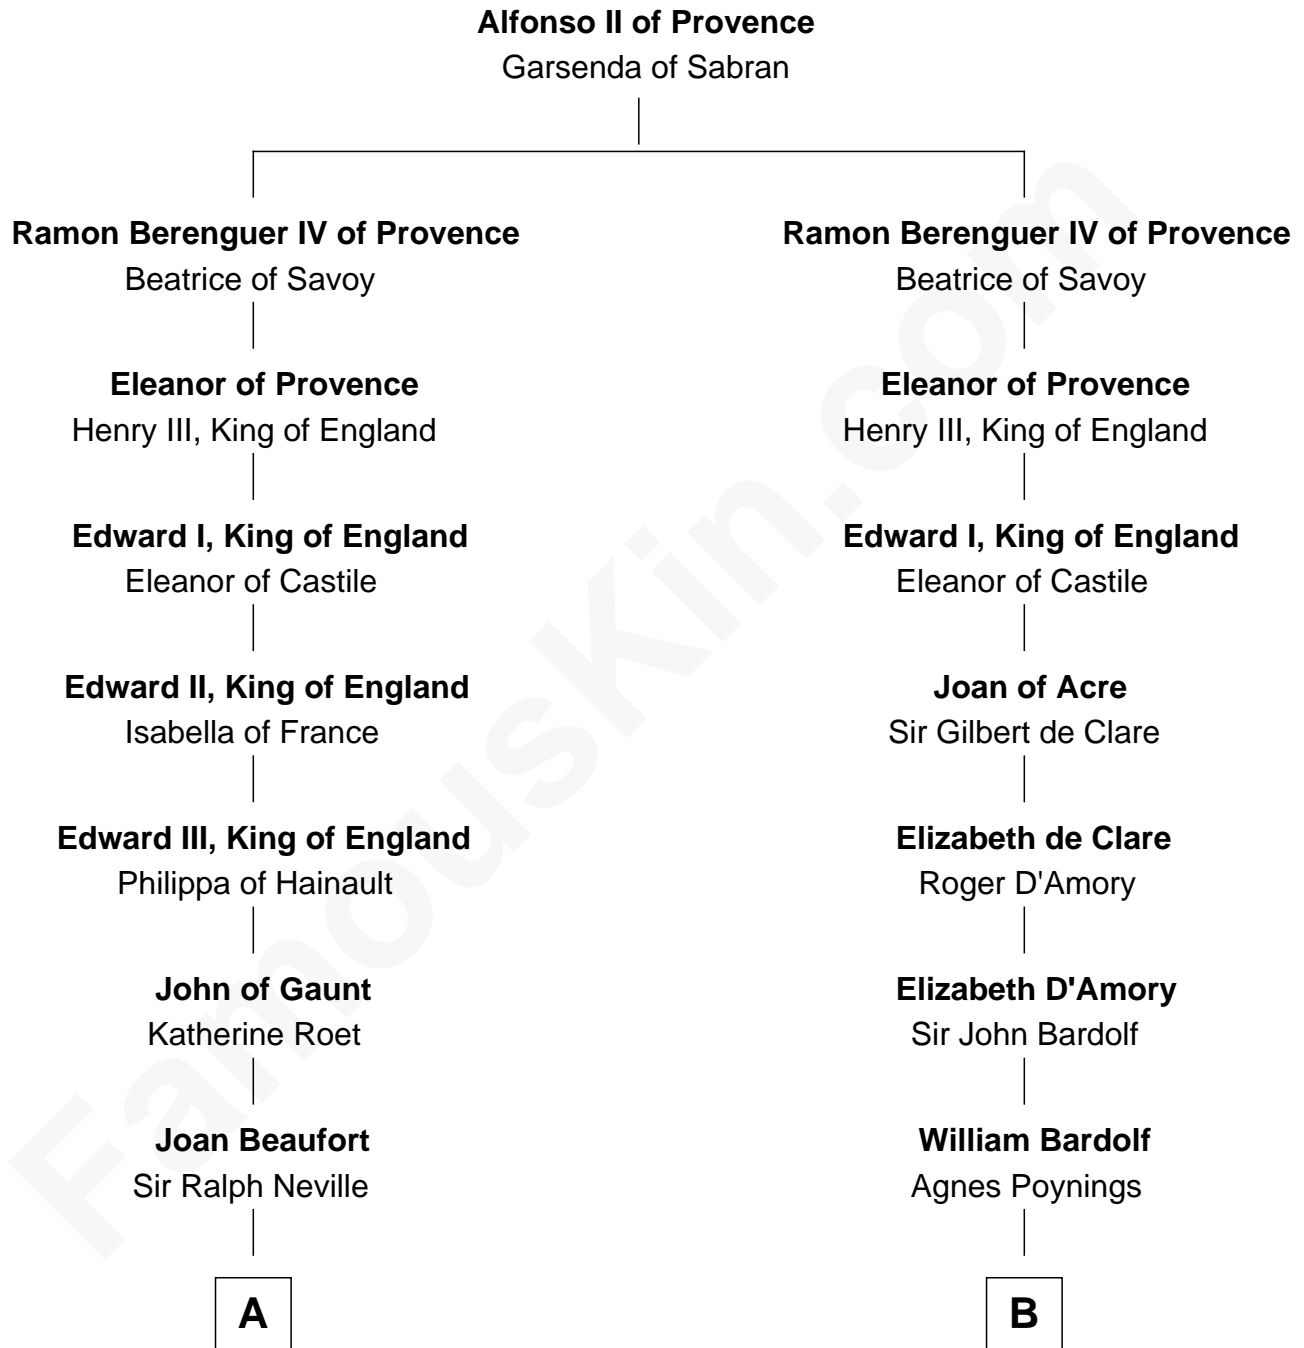

FamousKin.com

Relationship Chart of Lewis Carroll

Author of Alice in Wonderland

16th cousin 4 times removed of

Rev. George Burroughs

Executed for Witchcraft, Salem 1692

C

Henry Lutwidge

Jane Molyneux

Charles Lutwidge

Elizabeth Anne Dodgson

Frances Jane Lutwidge

Rev. Charles Dodgson

Lewis Carroll

Author of Alice in Wonderland

FamousKin.com