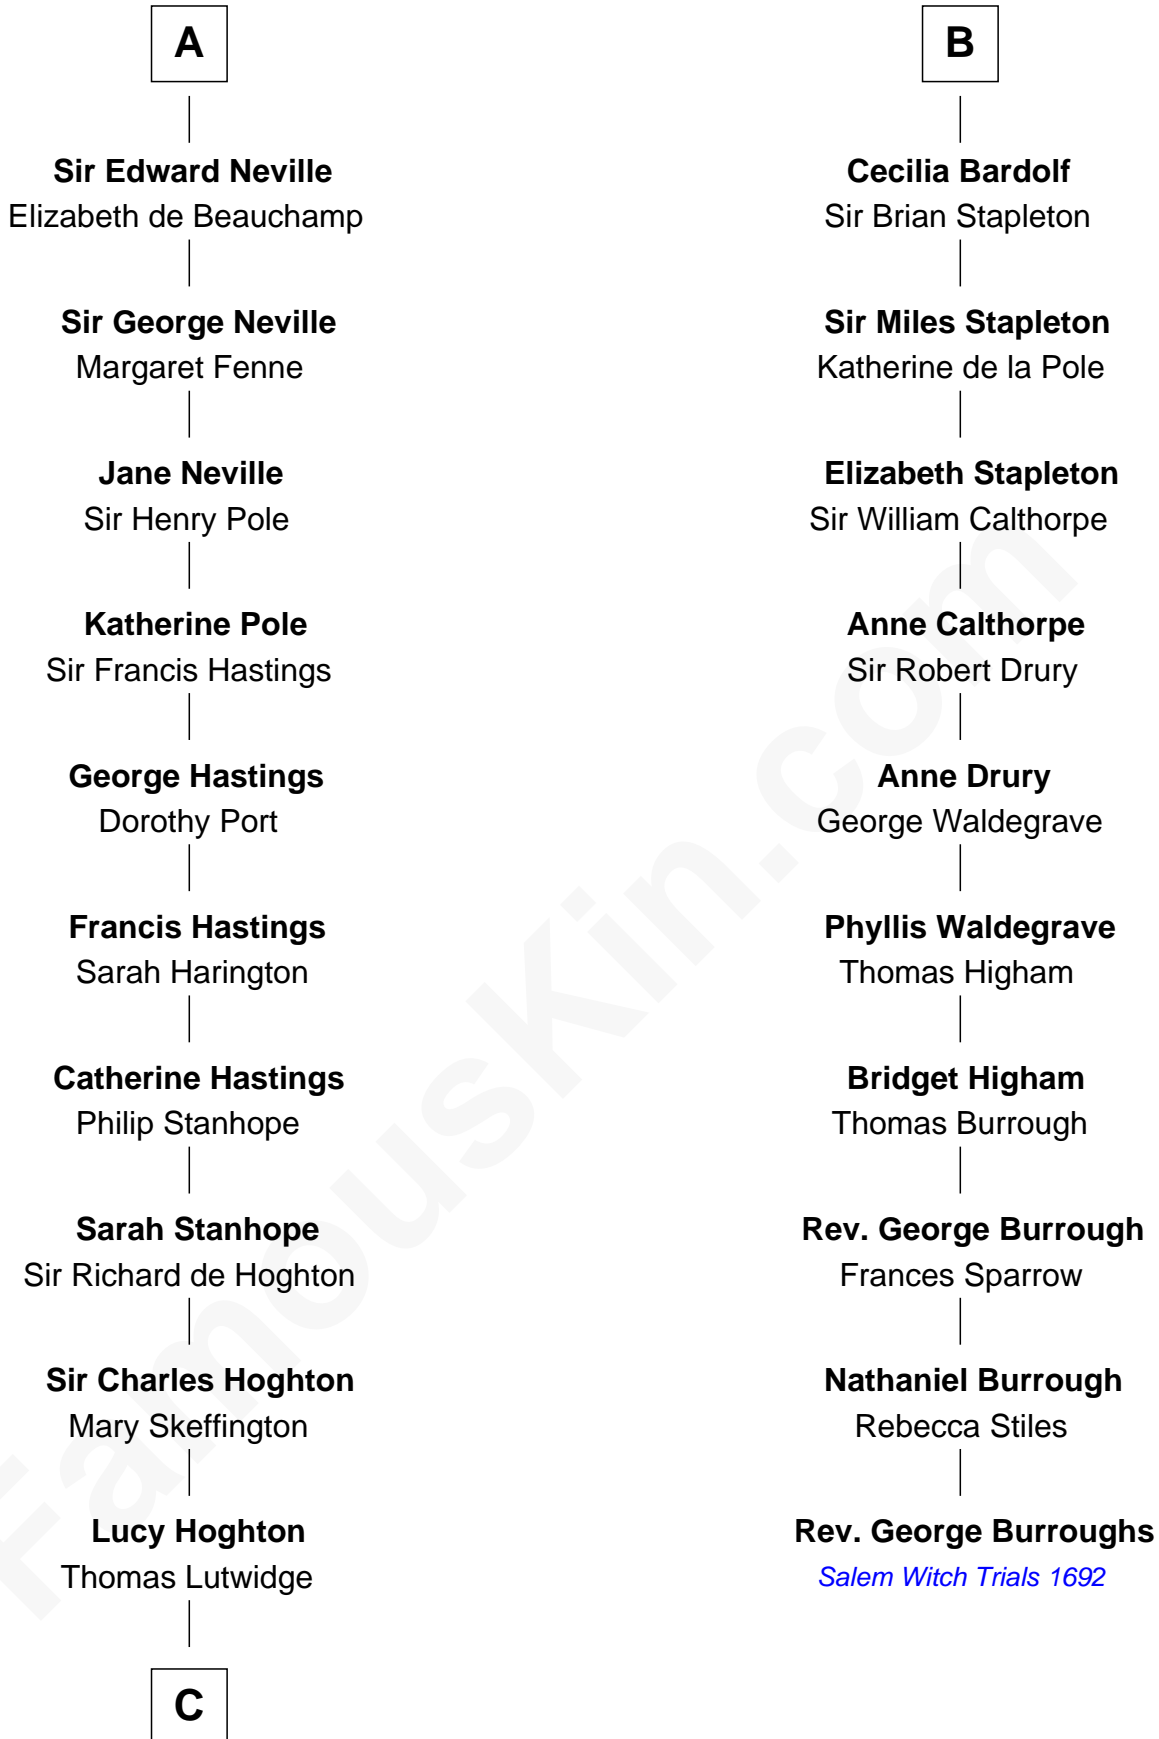

FamousKin.com

Relationship Chart of Lewis Carroll

Author of Alice in Wonderland

16th cousin 4 times removed of

Rev. George Burroughs

Executed for Witchcraft, Salem 1692

C

Henry Lutwidge

Jane Molyneux

Charles Lutwidge

Elizabeth Anne Dodgson

Frances Jane Lutwidge

Rev. Charles Dodgson

Lewis Carroll

Author of Alice in Wonderland

FamousKin.com