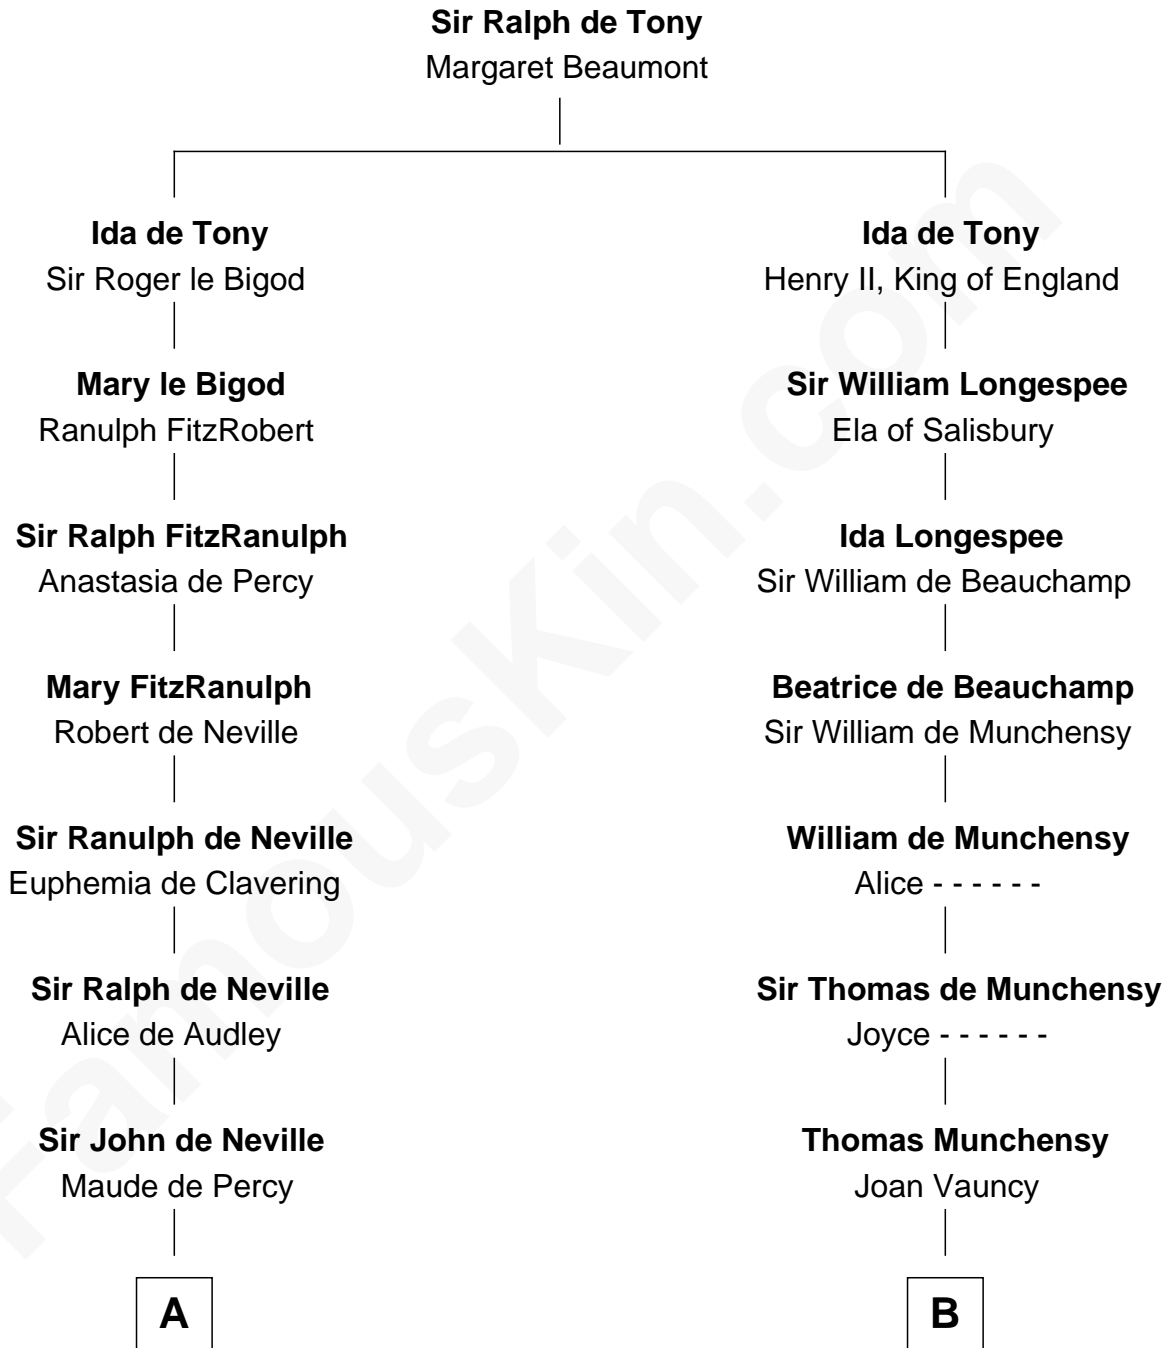

# FamousKin.com

## Relationship Chart of Lewis Carroll

*Author of Alice in Wonderland*

16th cousin 5 times removed of

**Rev. George Burroughs**

*Executed for Witchcraft, Salem 1692*

**C**

—  
**Lucy Hoghton**  
Thomas Lutwidge