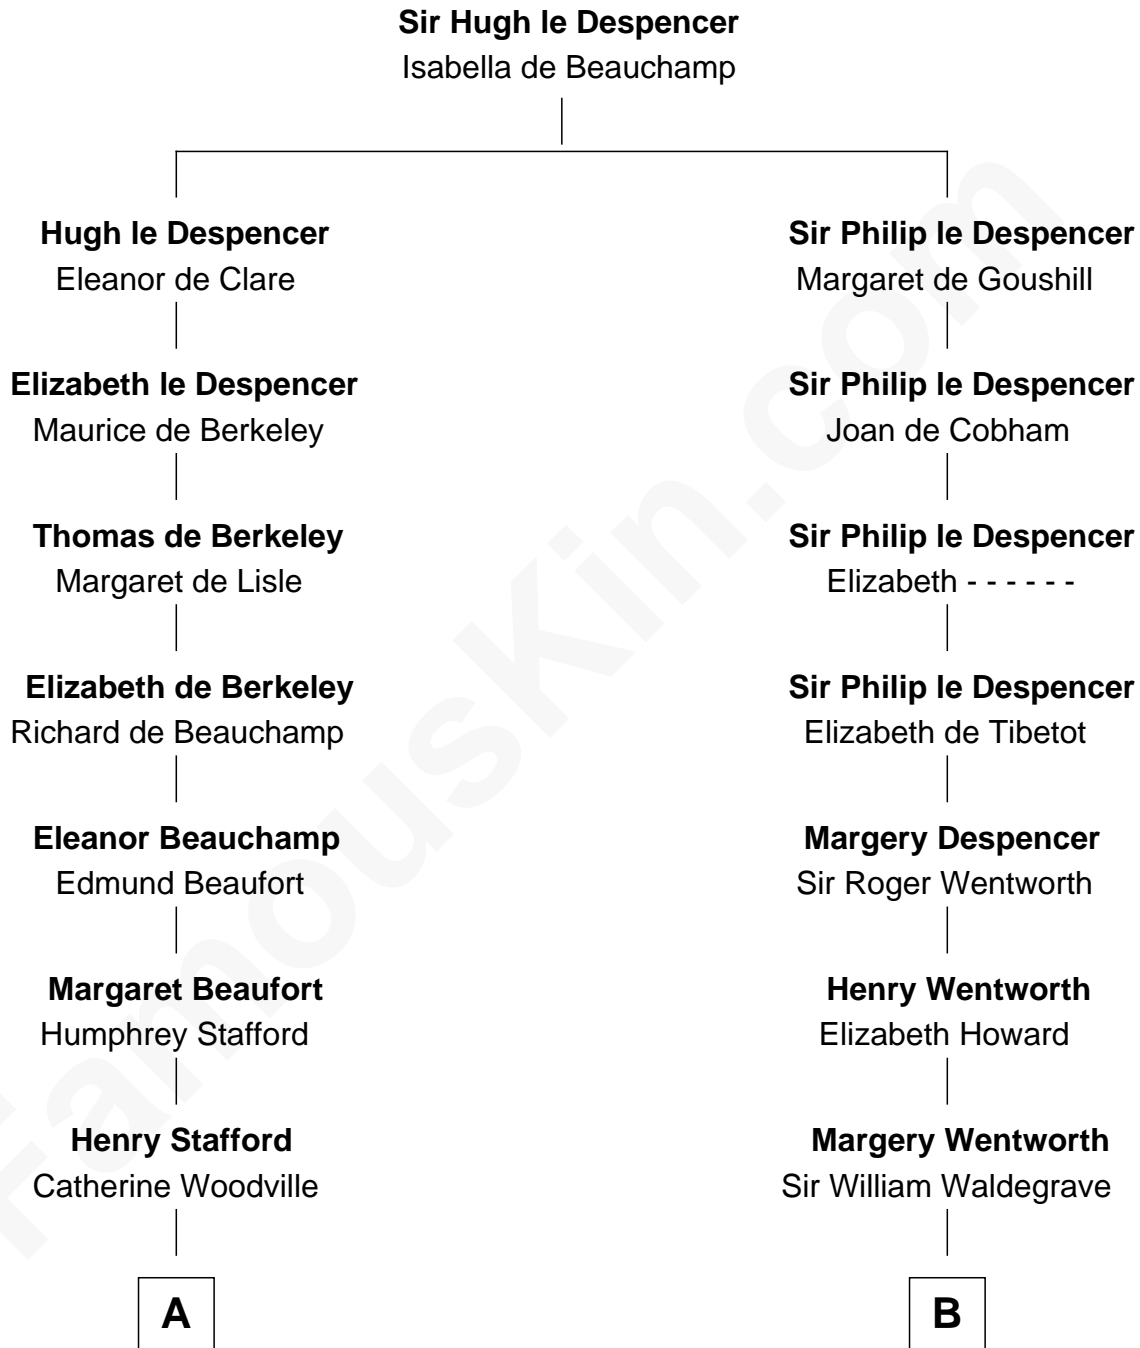

FamousKin.com

Relationship Chart of Lewis Carroll

Author of Alice in Wonderland

12th cousin 6 times removed of

Rev. George Burroughs

Executed for Witchcraft, Salem 1692

C

—
Frances Jane Lutwidge

Rev. Charles Dodgson

—
Lewis Carroll

Author of Alice in Wonderland

FamousKin.com