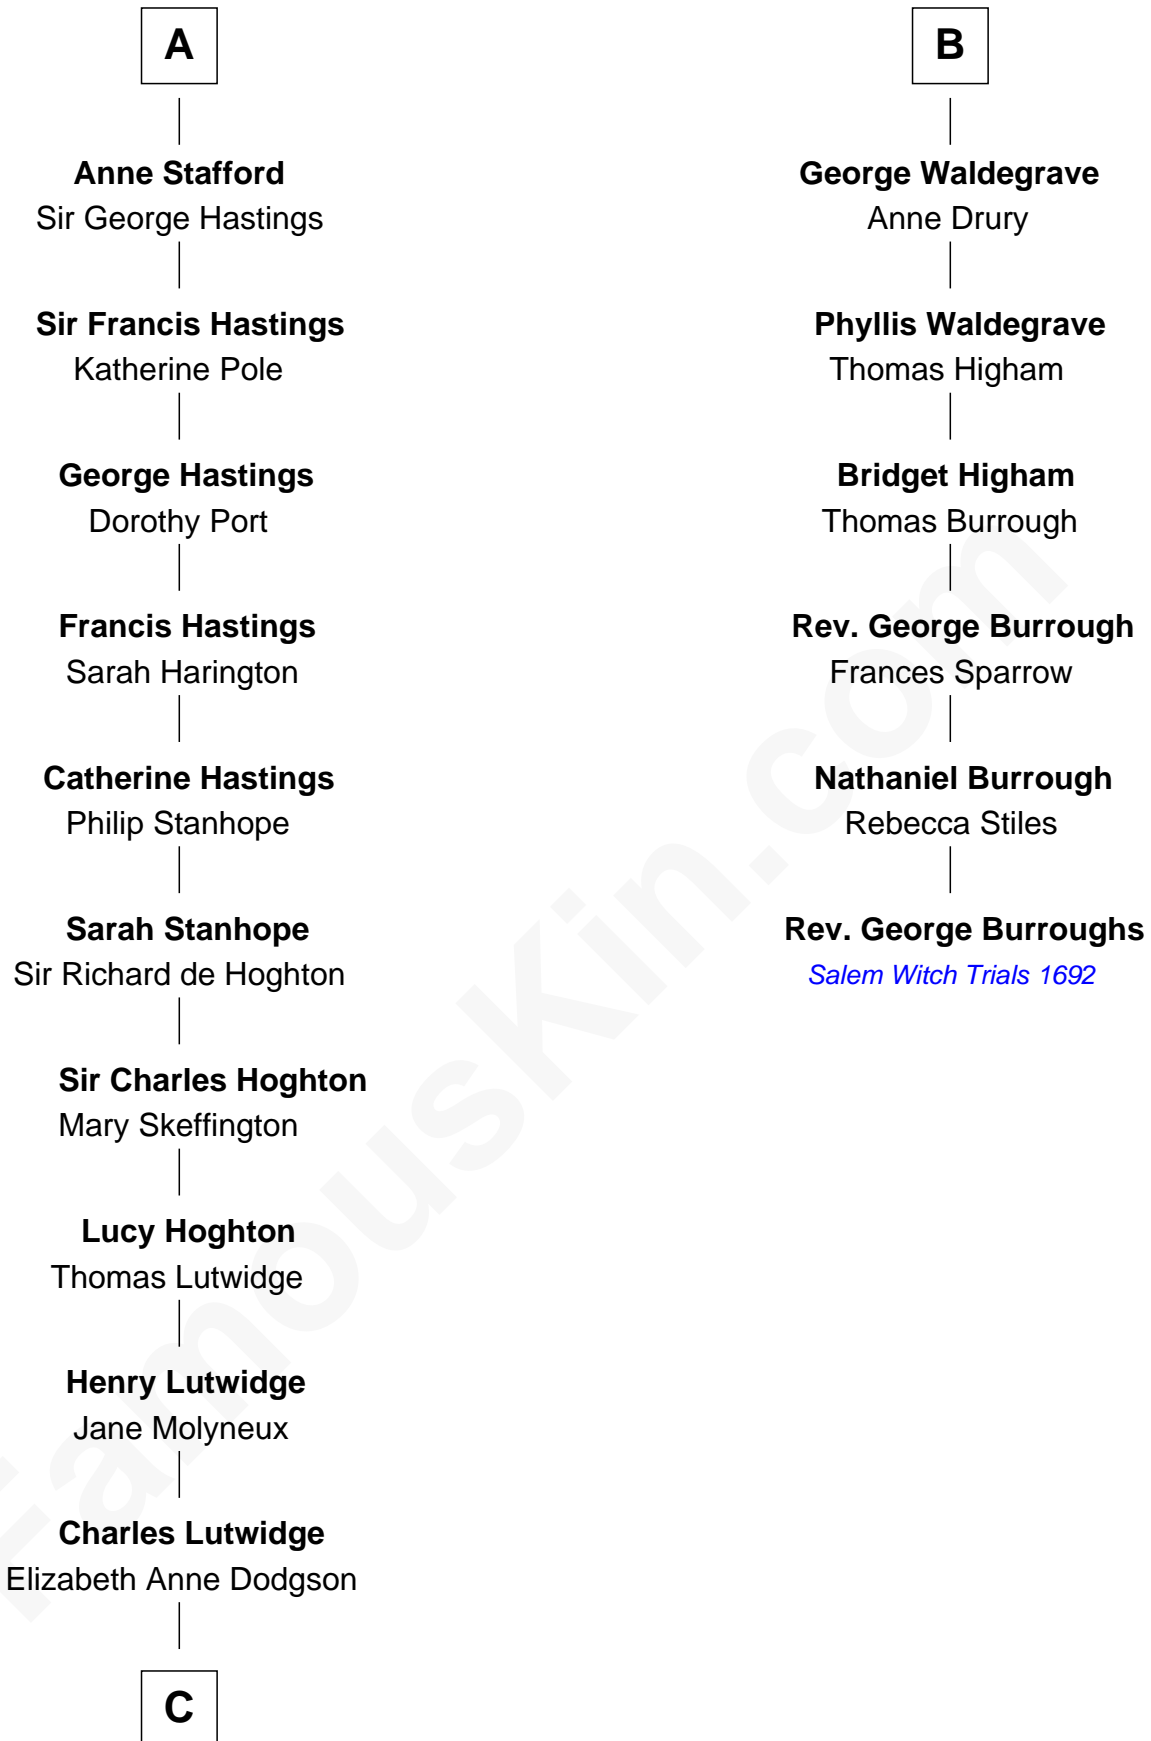

FamousKin.com

Relationship Chart of Lewis Carroll

Author of Alice in Wonderland

12th cousin 6 times removed of

Rev. George Burroughs

Executed for Witchcraft, Salem 1692

C

—
Frances Jane Lutwidge

Rev. Charles Dodgson

—
Lewis Carroll

Author of Alice in Wonderland

FamousKin.com