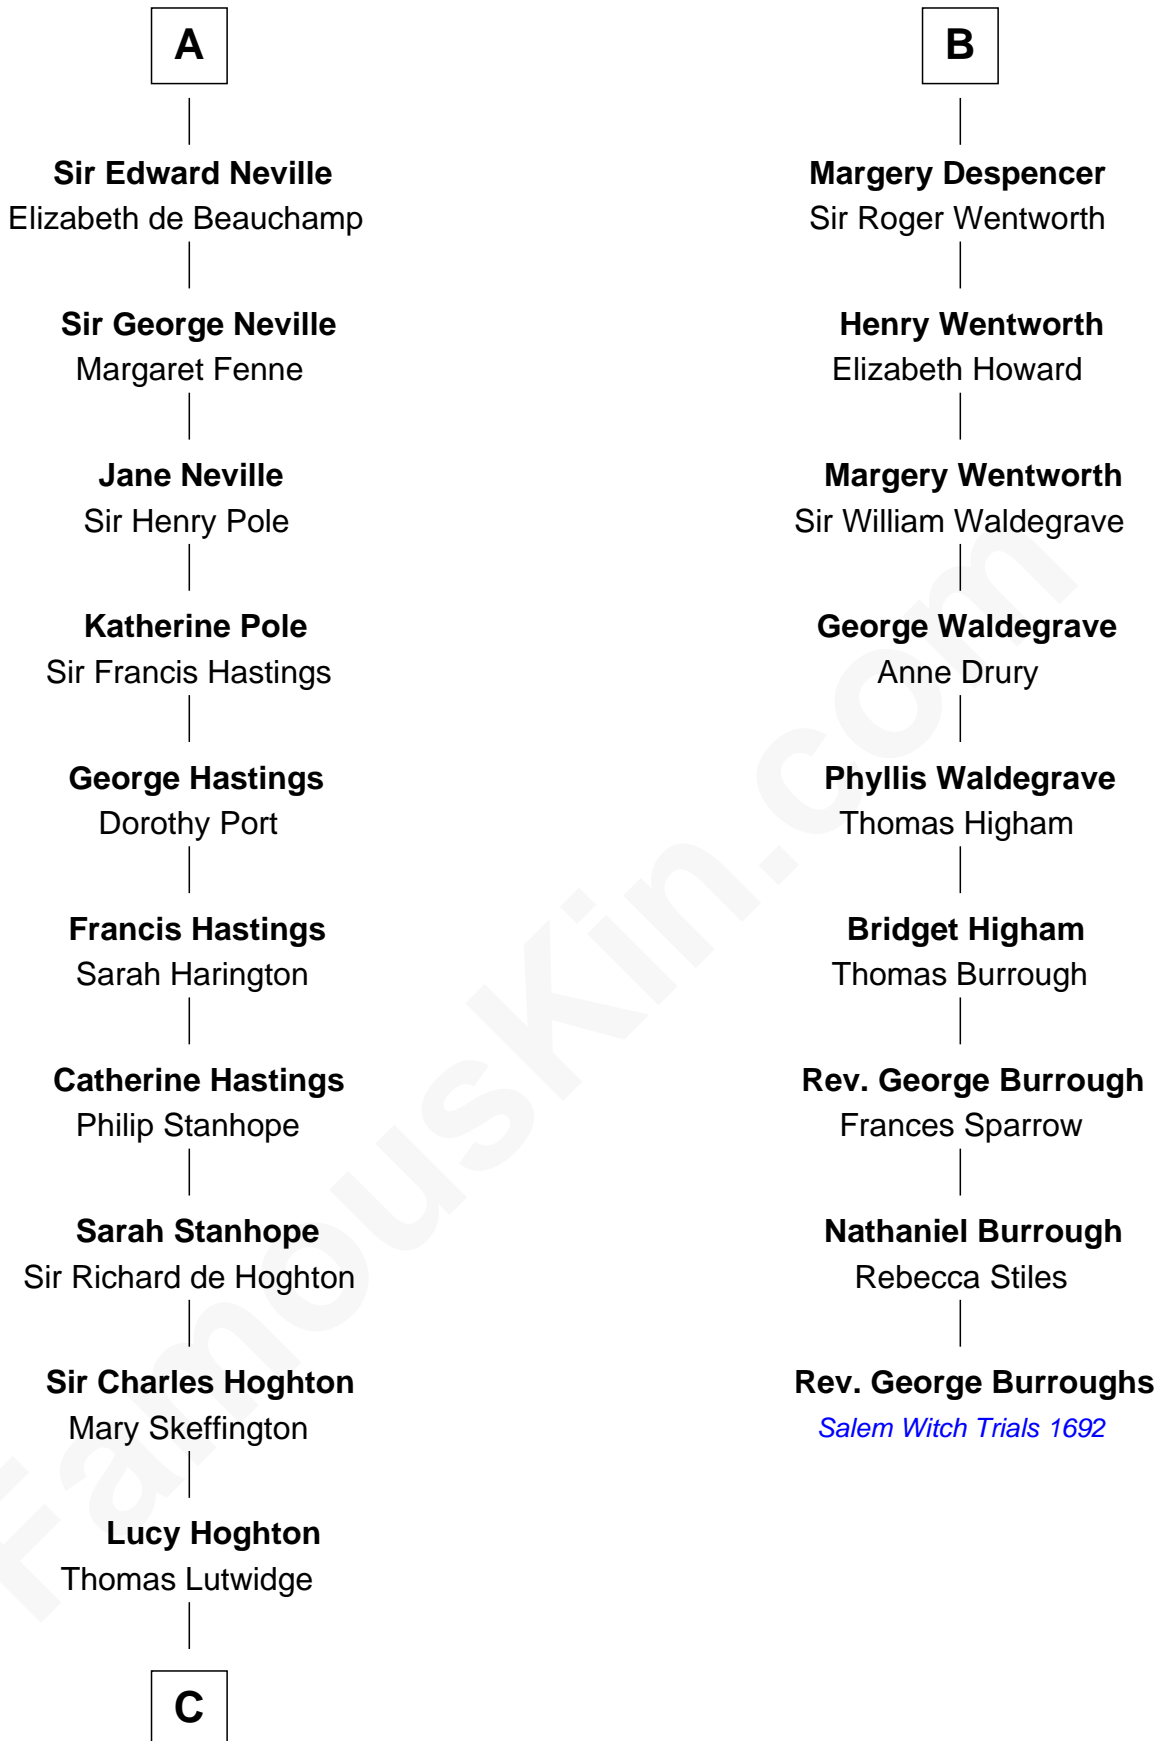

FamousKin.com

Relationship Chart of Lewis Carroll

Author of Alice in Wonderland

15th cousin 5 times removed of

Rev. George Burroughs

Executed for Witchcraft, Salem 1692

Reginald de Braiose

C

Henry Lutwidge

Jane Molyneux

Charles Lutwidge

Elizabeth Anne Dodgson

Frances Jane Lutwidge

Rev. Charles Dodgson

Lewis Carroll

Author of Alice in Wonderland